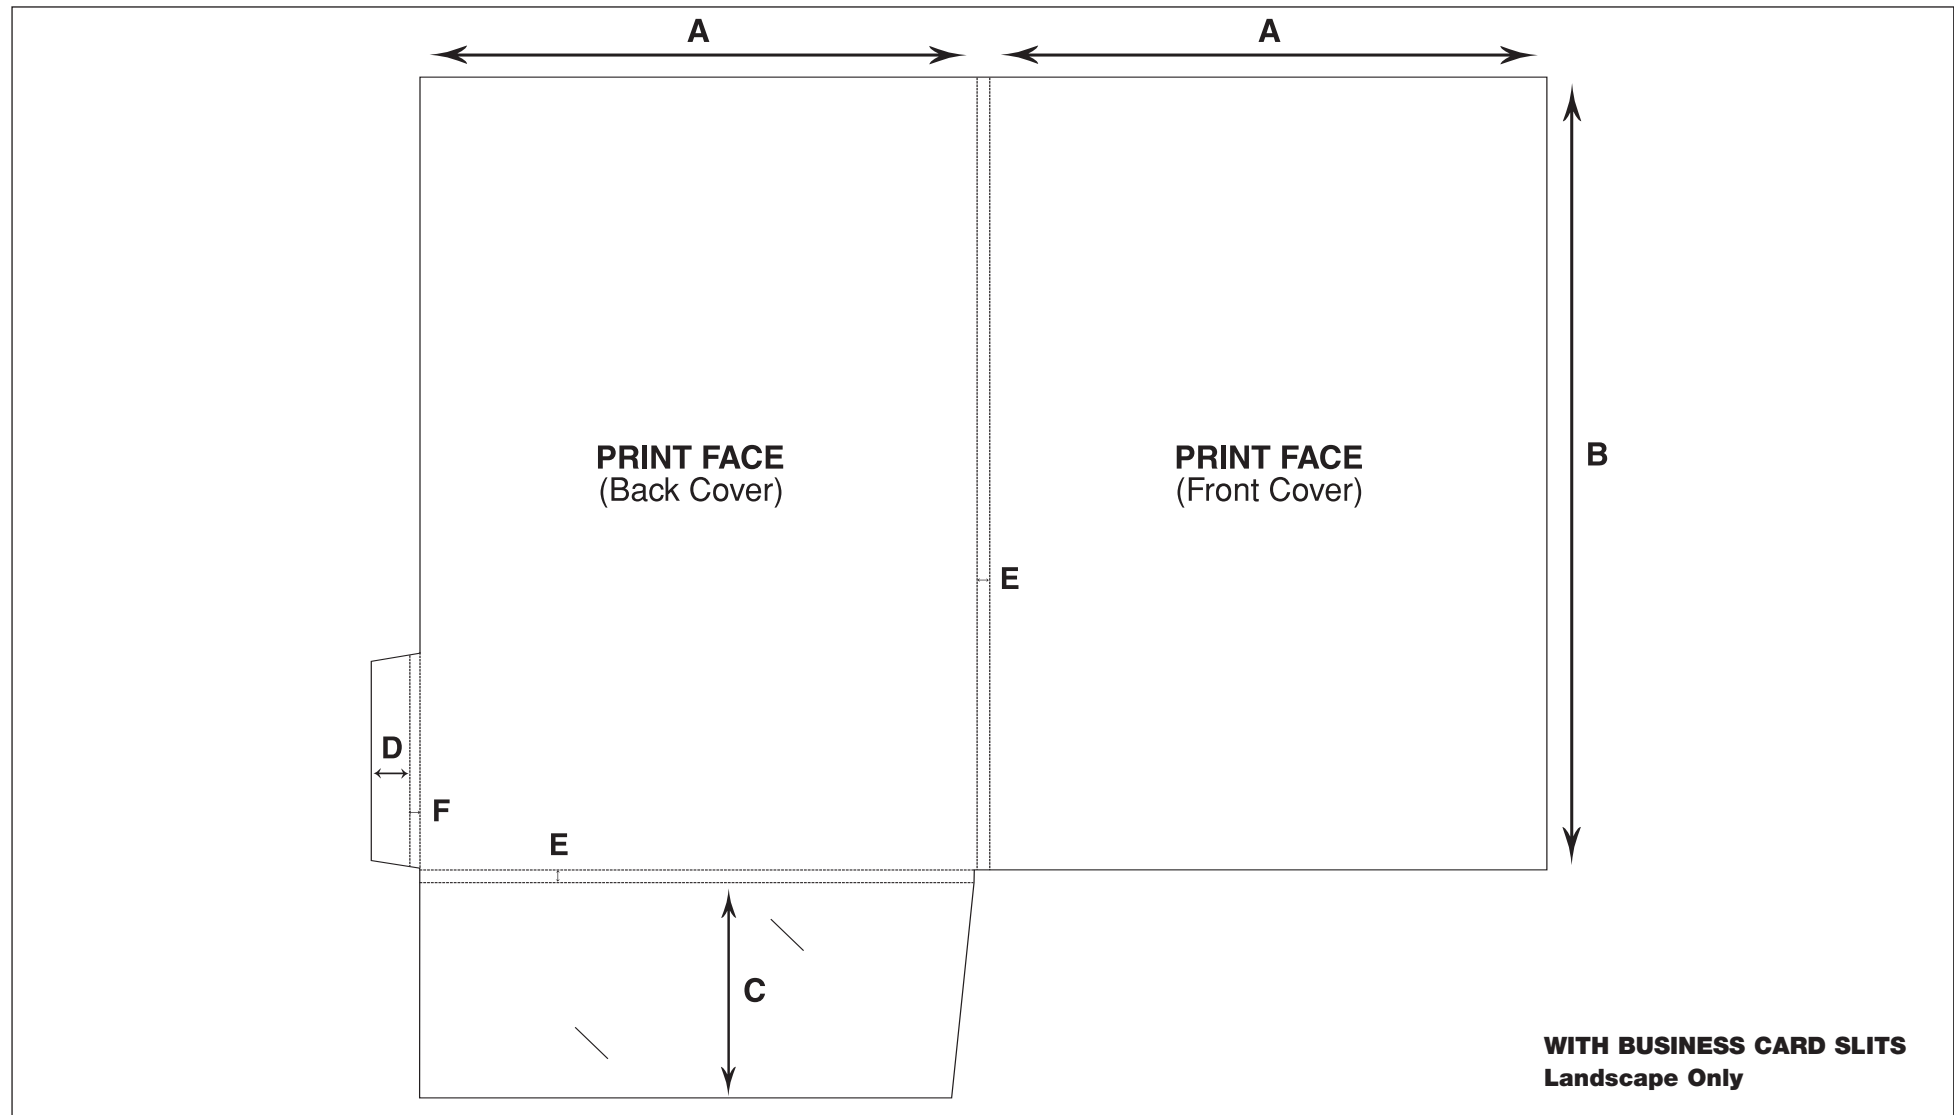

P I C T O N

thousands of impressions made daily!

**PLEASE QUOTE THIS REFERENCE WHEN
REQUESTING AN ESTIMATE**

REF No. 11B

(See Website www.pictonpress.com.au)

**PICTON PRESS PRESENTATION FOLDER 11B
GUSSET RANGE SINGLE GLUE POCKET**

OVERALL HEIGHT: 403mm   OVERALL WIDTH: 464mm
FINISHED HEIGHT: 313mm   FINISHED WIDTH: 220mm
With Business Card Slits

A: 220mm   B: 313mm   C: 85mm
D: 15mm   E: 5mm   F: 4mm