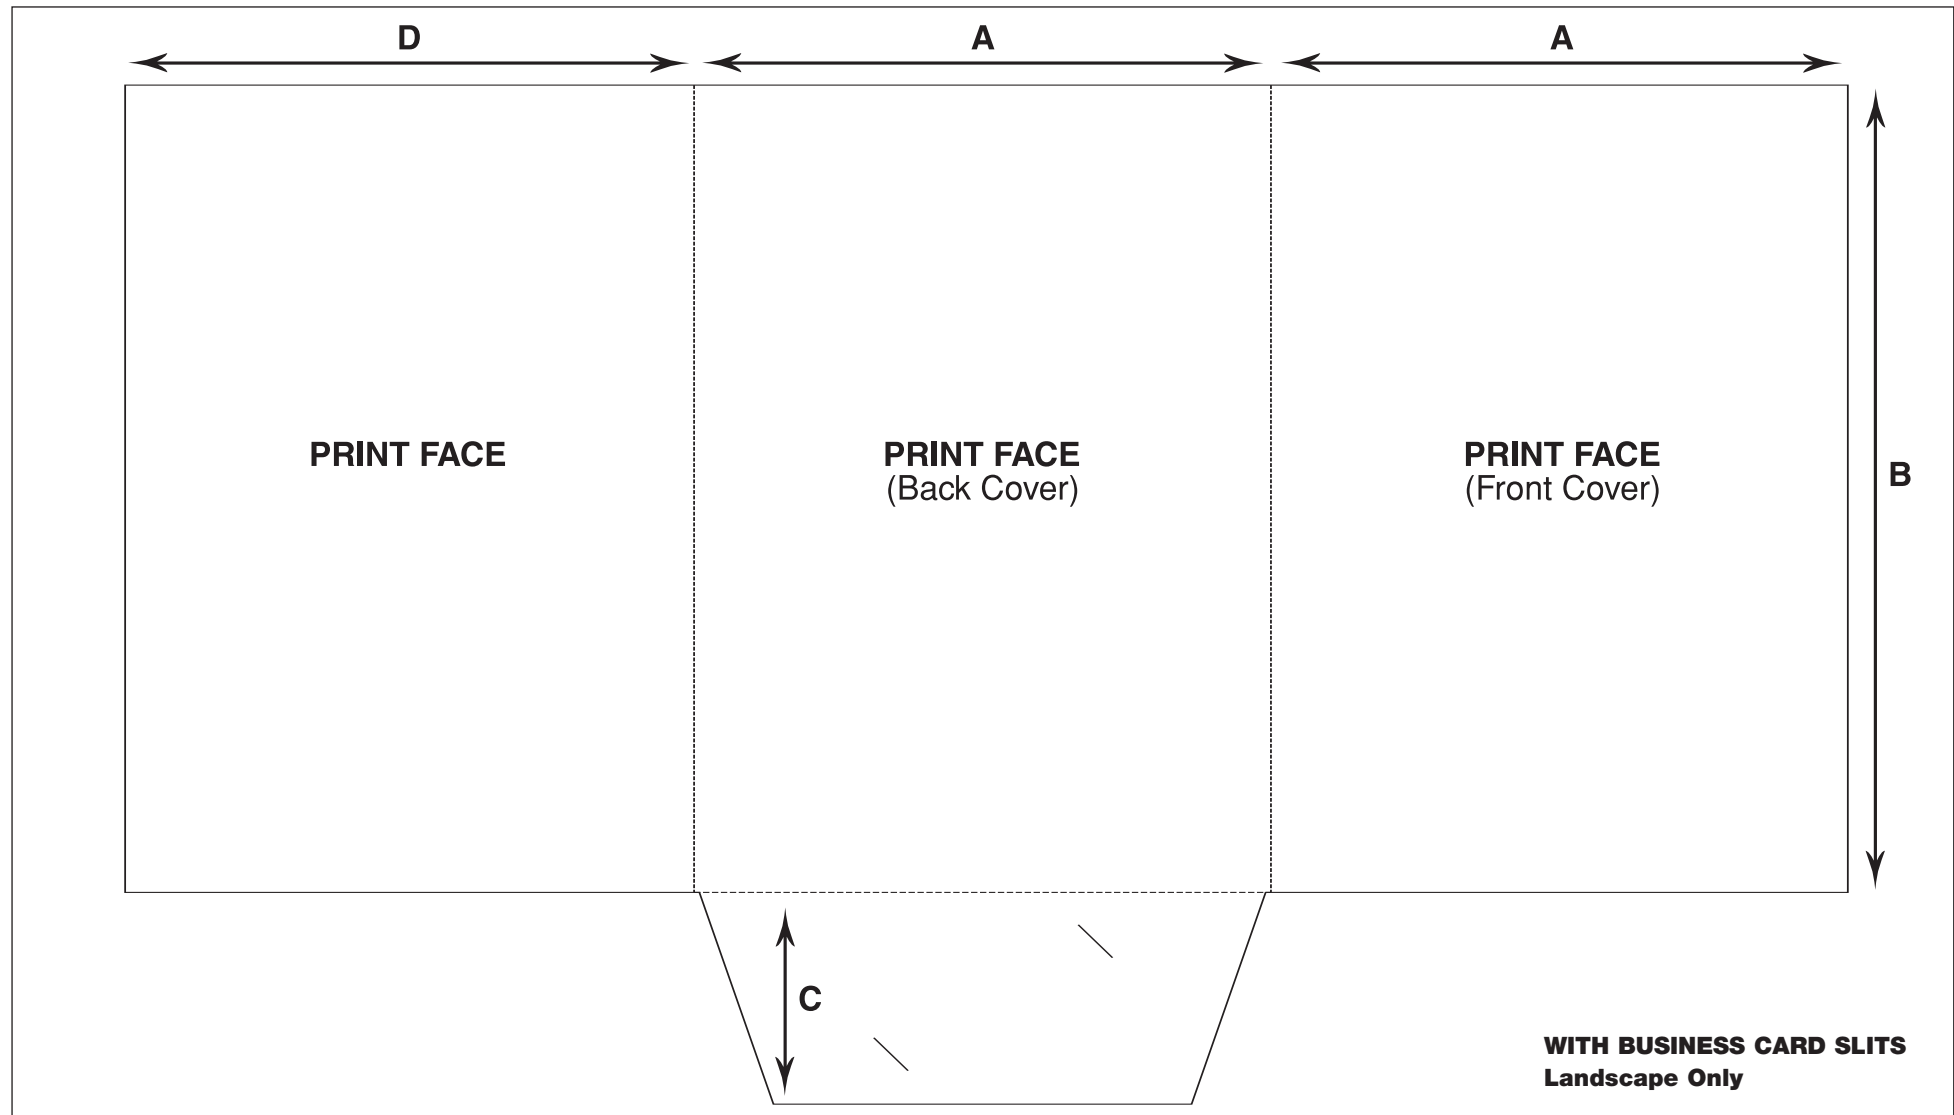

P I C T O N

thousands of impressions made daily!

**PLEASE QUOTE THIS REFERENCE WHEN
REQUESTING AN ESTIMATE**

REF No. 50B

(See Website www.pictonpress.com.au)

**PICTON PRESS PRESENTATION FOLDER 50B
3 PANEL RANGE - SINGLE SCORE**

OVERALL HEIGHT: 385mm   OVERALL WIDTH: 651mm
FINISHED HEIGHT: 305mm   FINISHED WIDTH: 218mm
With Business Card Slits

A: 218mm   B: 305mm   C: 80mm   D: 215mm