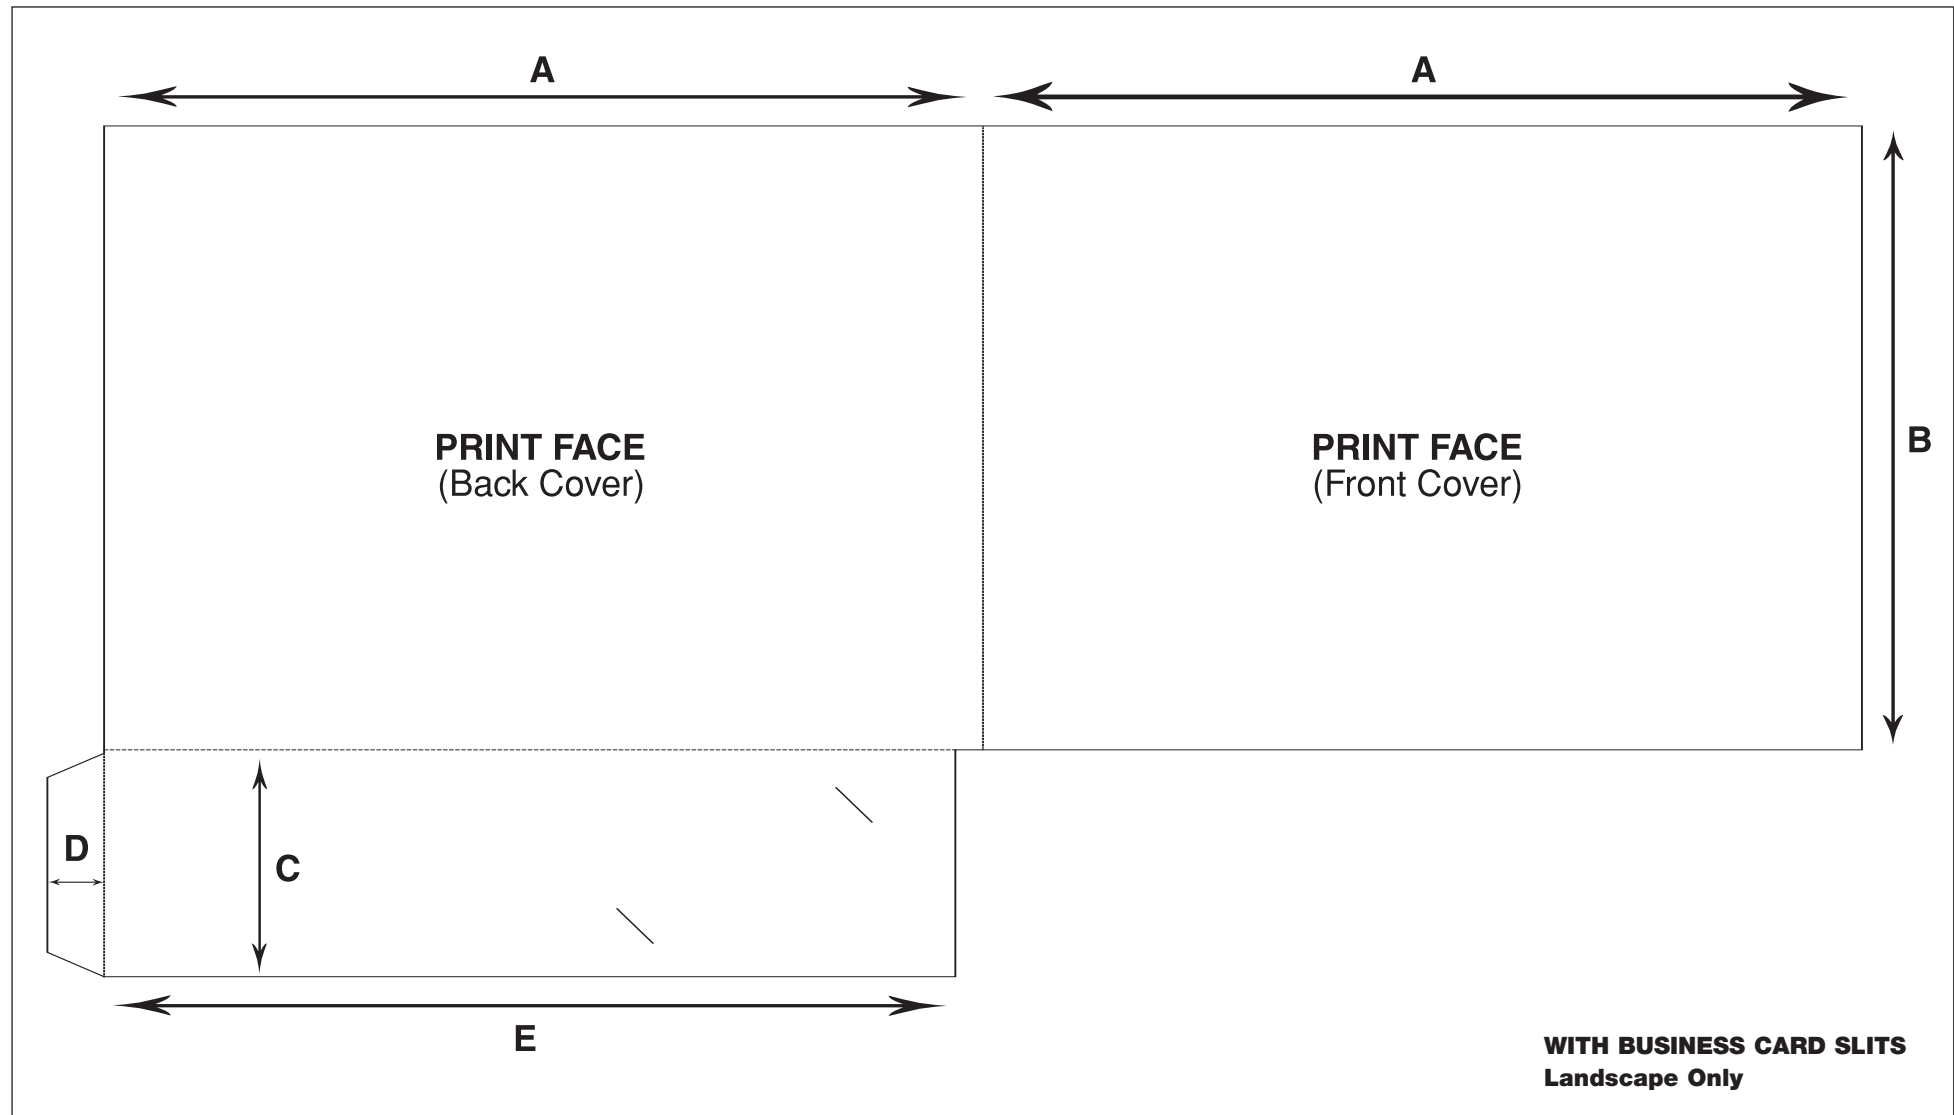

P I C T O N

thousands of impressions made daily!

**PLEASE QUOTE THIS REFERENCE WHEN
REQUESTING AN ESTIMATE**

REF No. 40B

(See Website www.pictonpress.com.au)

**PICTON PRESS PRESENTATION FOLDER 40B
SUITABLE FOR A4 LANDSCAPE GLUE RANGE**

OVERALL HEIGHT: 300mm   OVERALL WIDTH: 640mm
FINISHED HEIGHT: 220mm   FINISHED WIDTH: 310mm
With Business Card Slits

A: 310mm   B: 220mm   C: 80mm   D: 20mm   E: 280mm