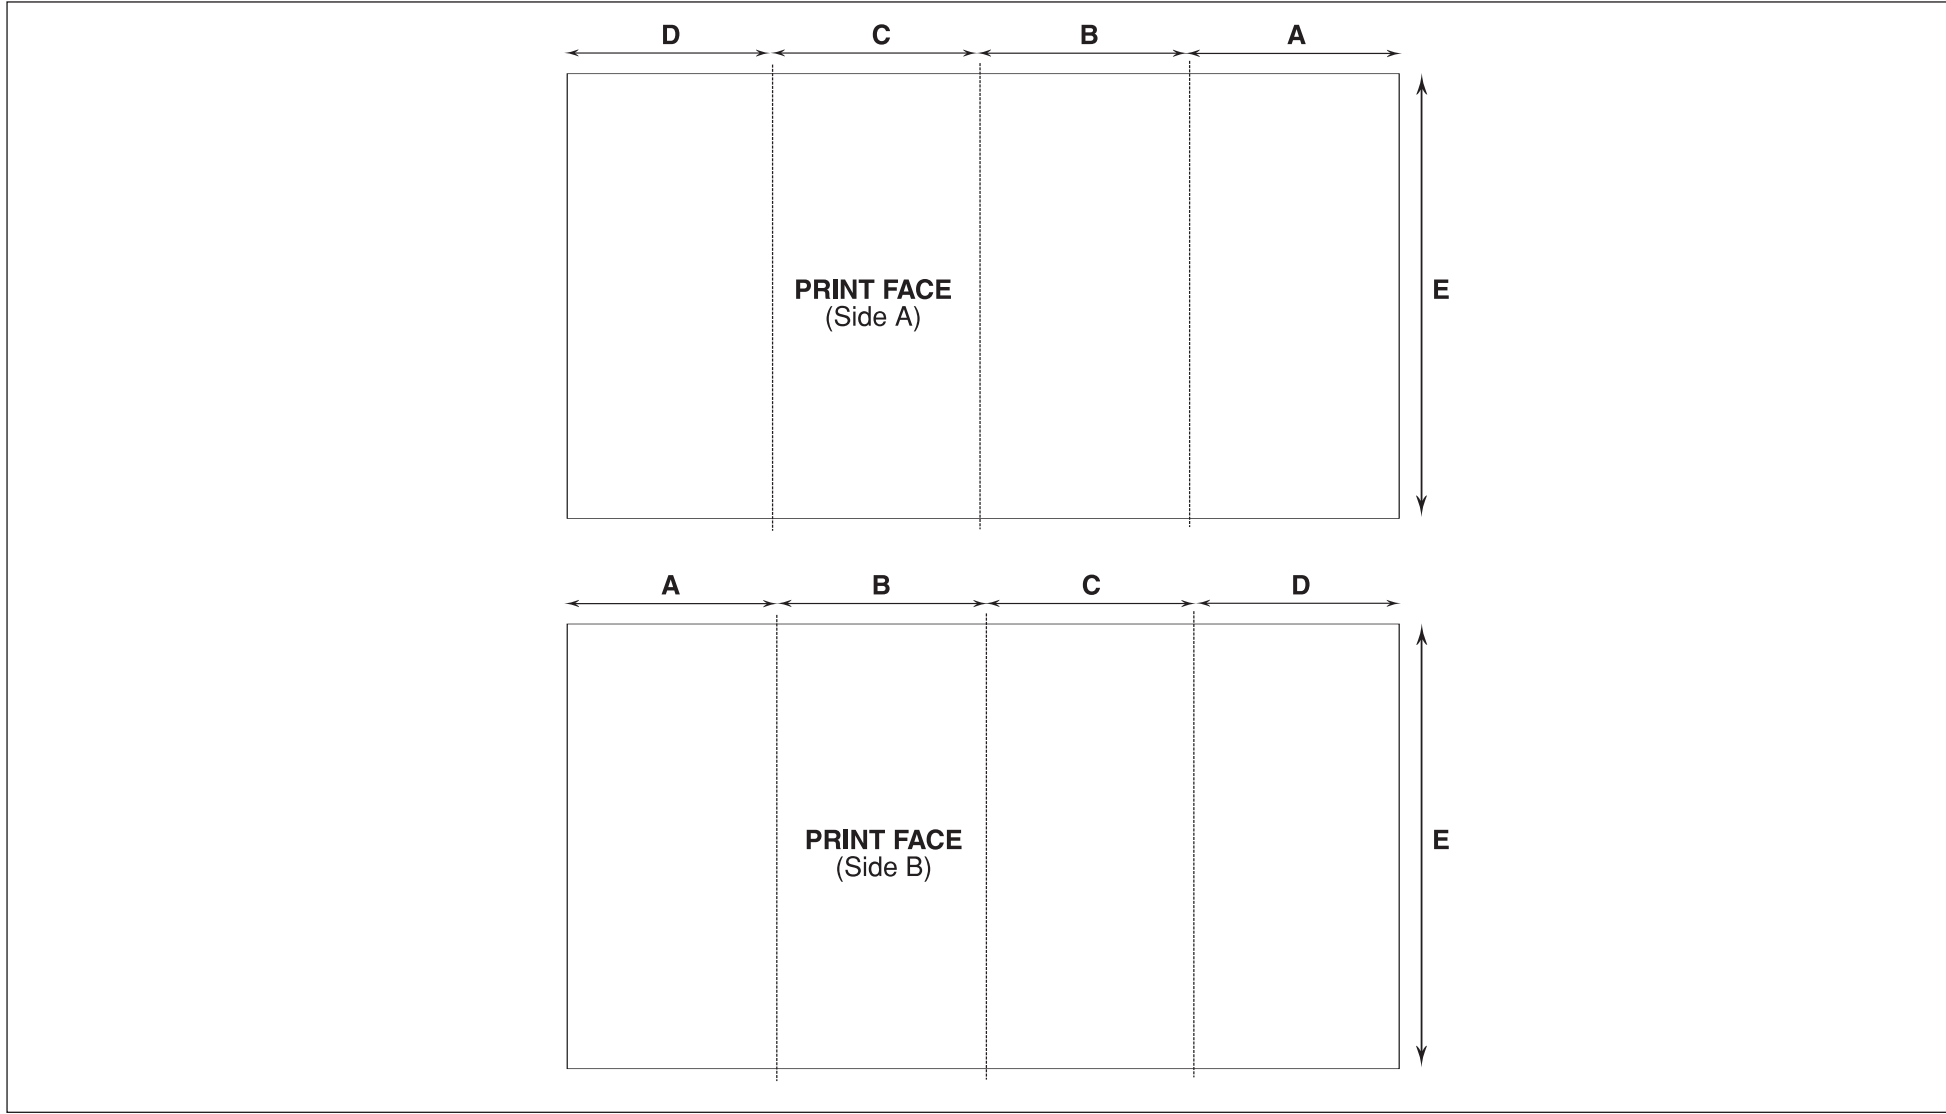

P I C T O N
thousands of impressions made daily!

**PLEASE QUOTE THIS REFERENCE WHEN
REQUESTING AN ESTIMATE**

REF No. 8DLR

(See Website www.pictonpress.com.au)

PICTON PRESS BROCHURE TEMPLATES
8PP DL- ROLL FOLD

FLAT SIZE: 210mm x 393mm
FOLDED SIZE: 210mm x 99mm

A: 99mm   B: 99mm   C: 98mm   D: 97mm   E: 210mm