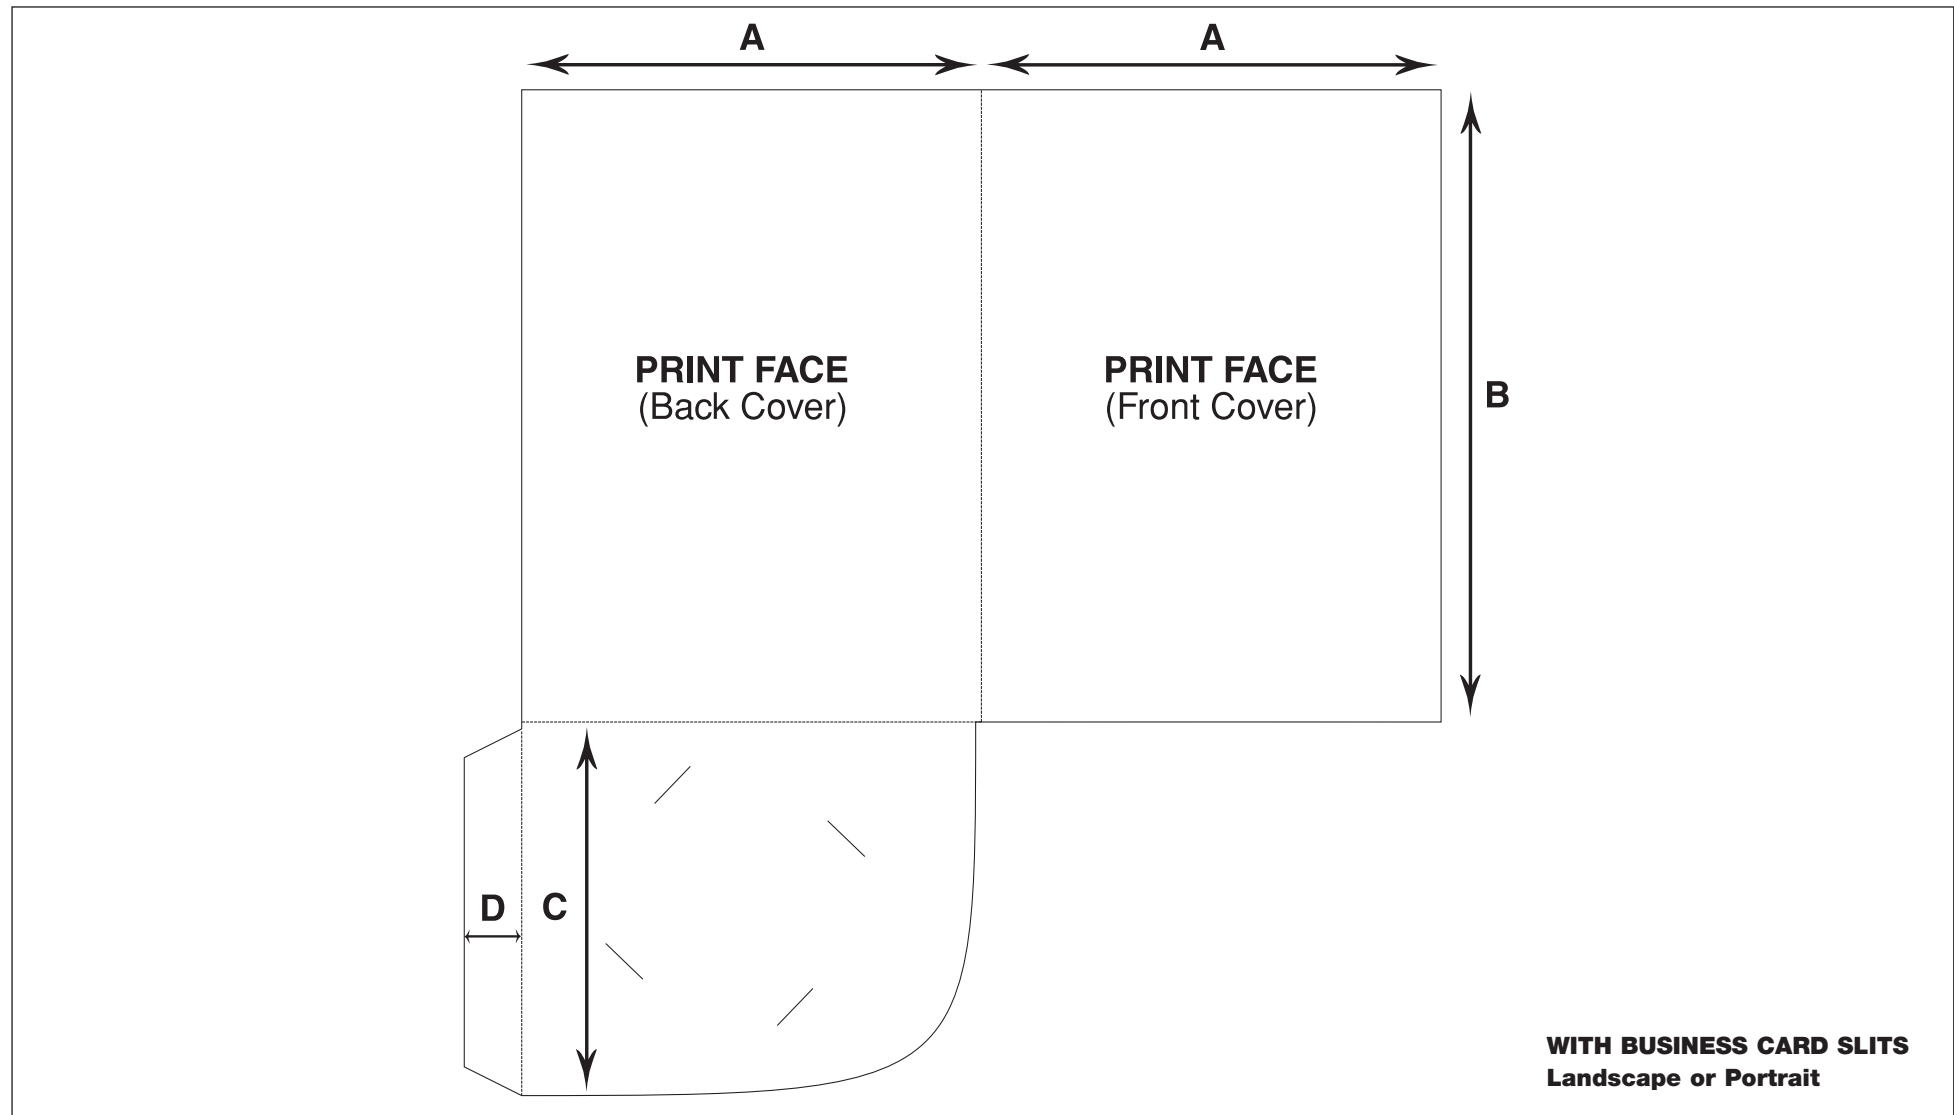

P I C T O N

thousands of impressions made daily!

**PLEASE QUOTE THIS REFERENCE WHEN
REQUESTING AN ESTIMATE**

REF No. 30B

(See Website www.pictonpress.com.au)

**PICTON PRESS PRESENTATION FOLDER 30B
SUITABLE FOR A5 GLUE POCKET RANGE**

OVERALL HEIGHT: 350mm   OVERALL WIDTH: 340mm
FINISHED HEIGHT: 220mm   FINISHED WIDTH: 160mm
With Business Card Slits

A: 160mm   B: 220mm   C: 130mm   D: 20mm