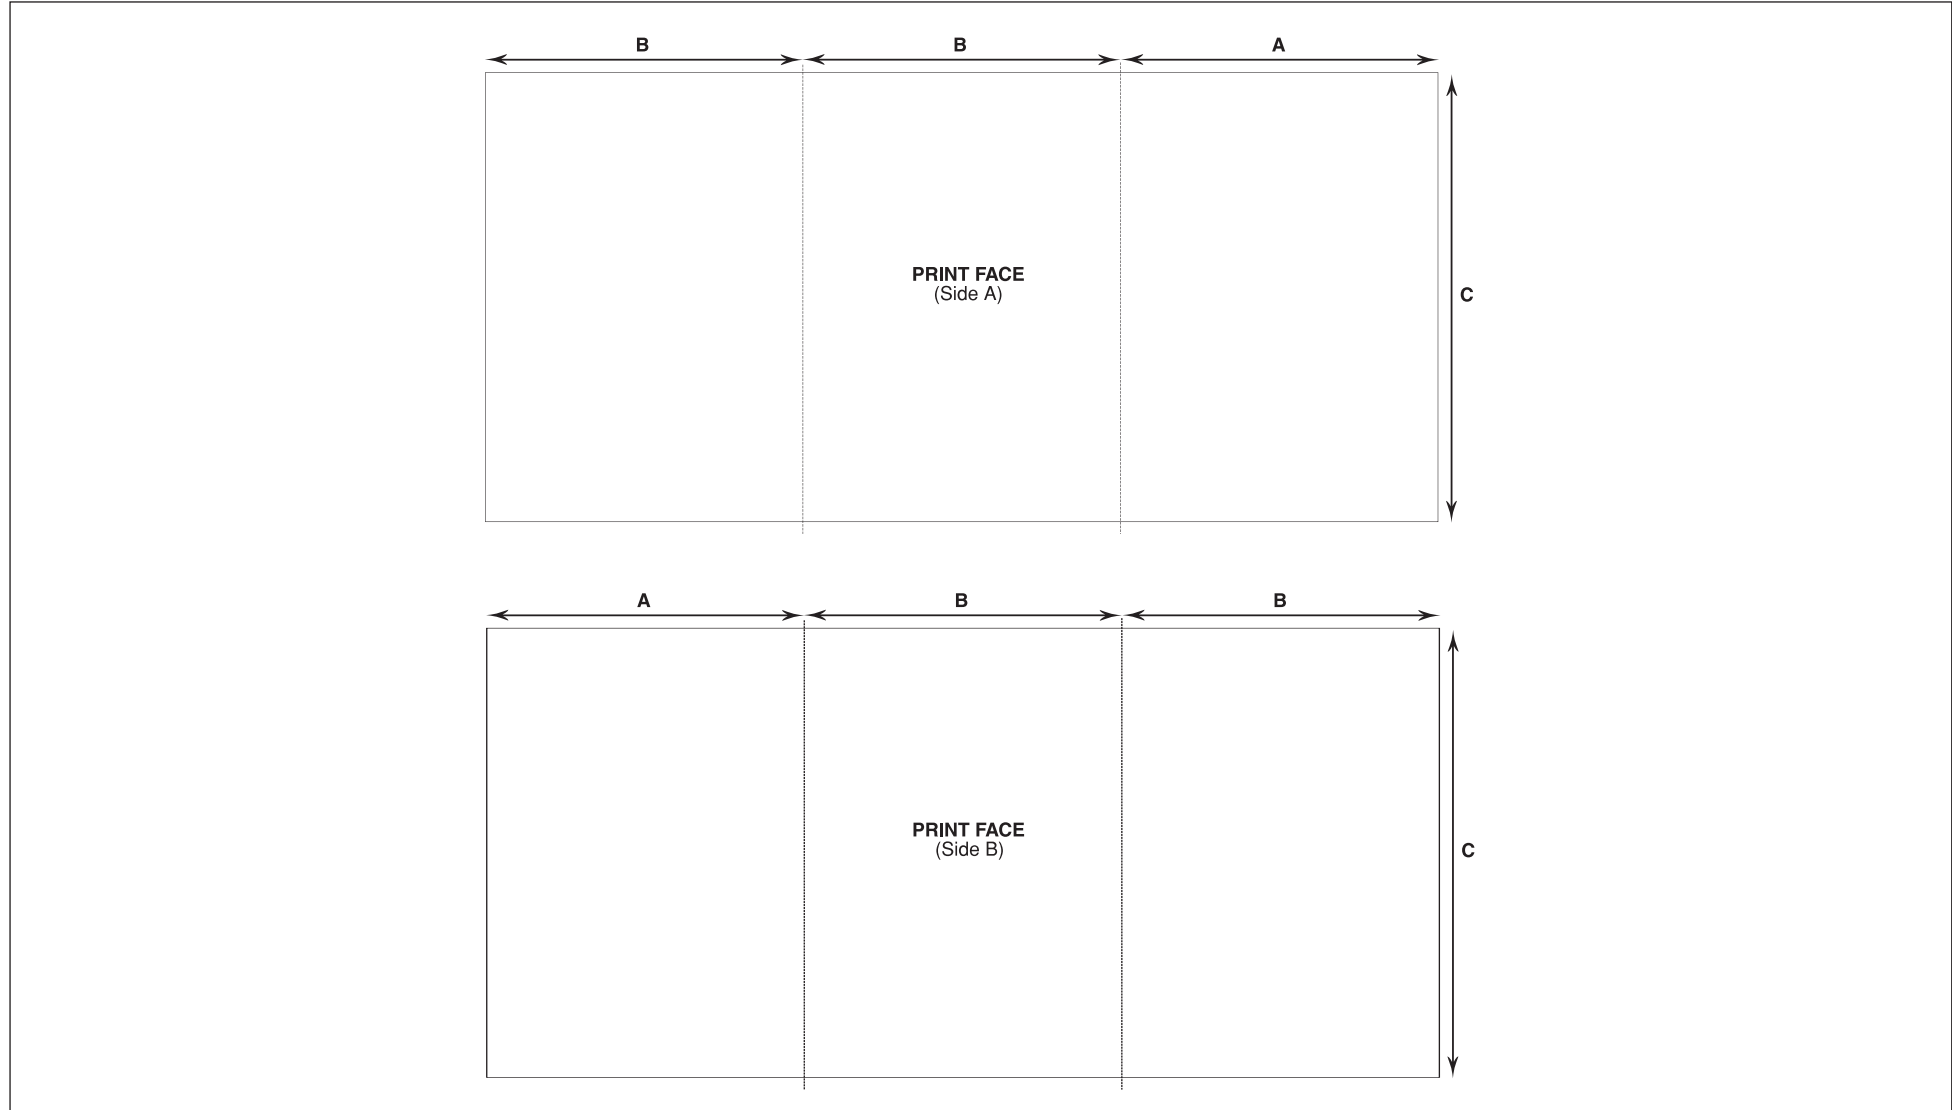

26

P I C T O N

thousands of impressions made daily!

**PLEASE QUOTE THIS REFERENCE WHEN
REQUESTING AN ESTIMATE**

REF No. 6A4C

(See Website www.pictonpress.com.au)

**PICTON PRESS BROCHURE TEMPLATES
6PP A4 - CONCERTINA FOLD**

FLAT SIZE: 297mm x 630mm
FOLDED SIZE: 297mm x 210mm

A: 210mm   B: 210mm   C: 297mm