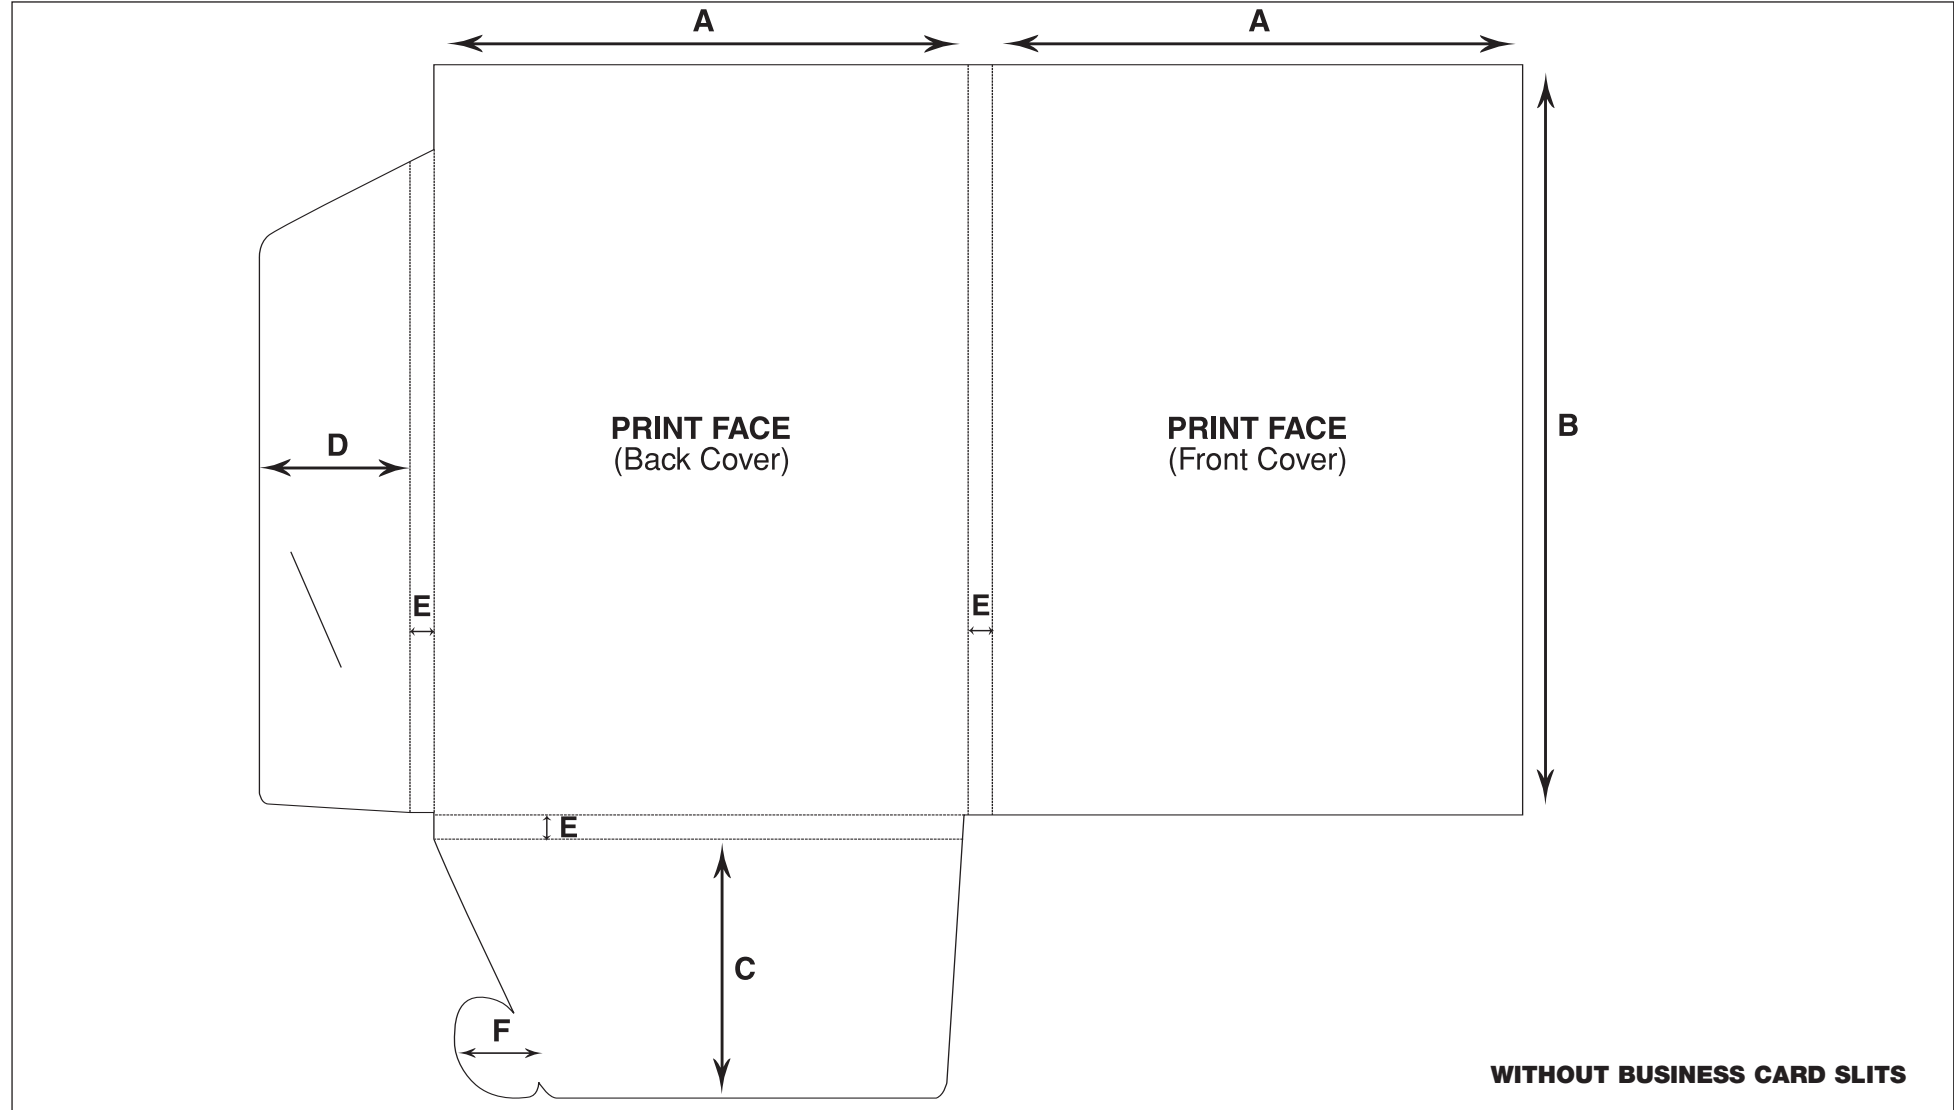

OVERALL HEIGHT: 385mm OVERALL WIDTH: 525mm
FINISHED HEIGHT: 310mm FINISHED WIDTH: 215mm
With Business Card Slits

A: 215mm B: 310mm C: 75mm D: 70mm E: 37mm

8

P I C T O N

thousands of impressions made daily!

OVERALL HEIGHT: 385mm OVERALL WIDTH: 516mm
FINISHED HEIGHT: 305mm FINISHED WIDTH: 218mm
With Business Card Slits

A: 218mm B: 305mm C: 80mm D: 80mm

10

P I C T O N

thousands of impressions made daily!

**PLEASE QUOTE THIS REFERENCE WHEN
REQUESTING AN ESTIMATE**