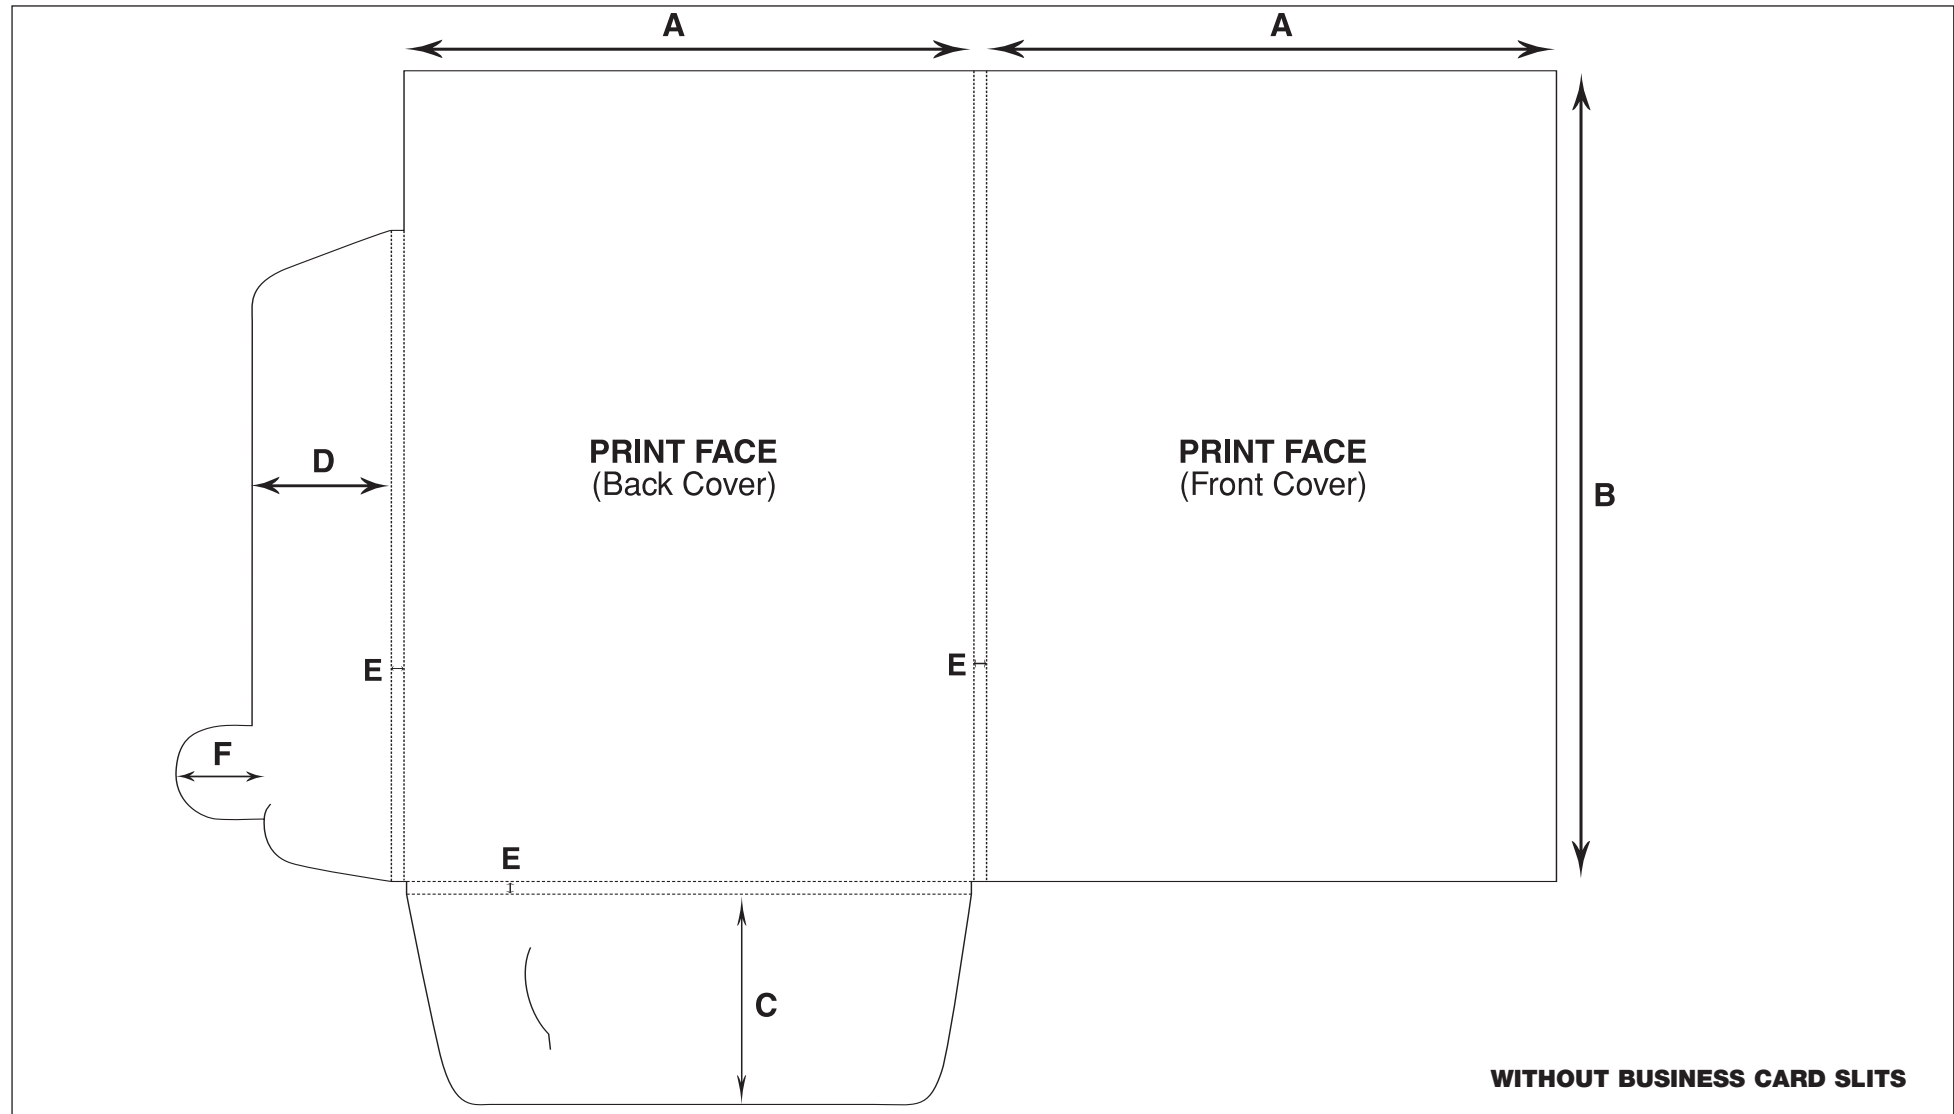

12

P I C T O N

thousands of impressions made daily!

**PLEASE QUOTE THIS REFERENCE WHEN
REQUESTING AN ESTIMATE**

REF No. 12A

(See Website www.pictonpress.com.au)

**PICTON PRESS PRESENTATION FOLDER 12A
GUSSET RANGE SINGLE POCKET - INTERLOCK**

OVERALL HEIGHT: 408mm   OVERALL WIDTH: 545mm
FINISHED HEIGHT: 320mm   FINISHED WIDTH: 225mm
Without Business Card Slits

A: 225mm   B: 320mm   C: 83mm
D: 55mm   E: 5mm   F: 35mm