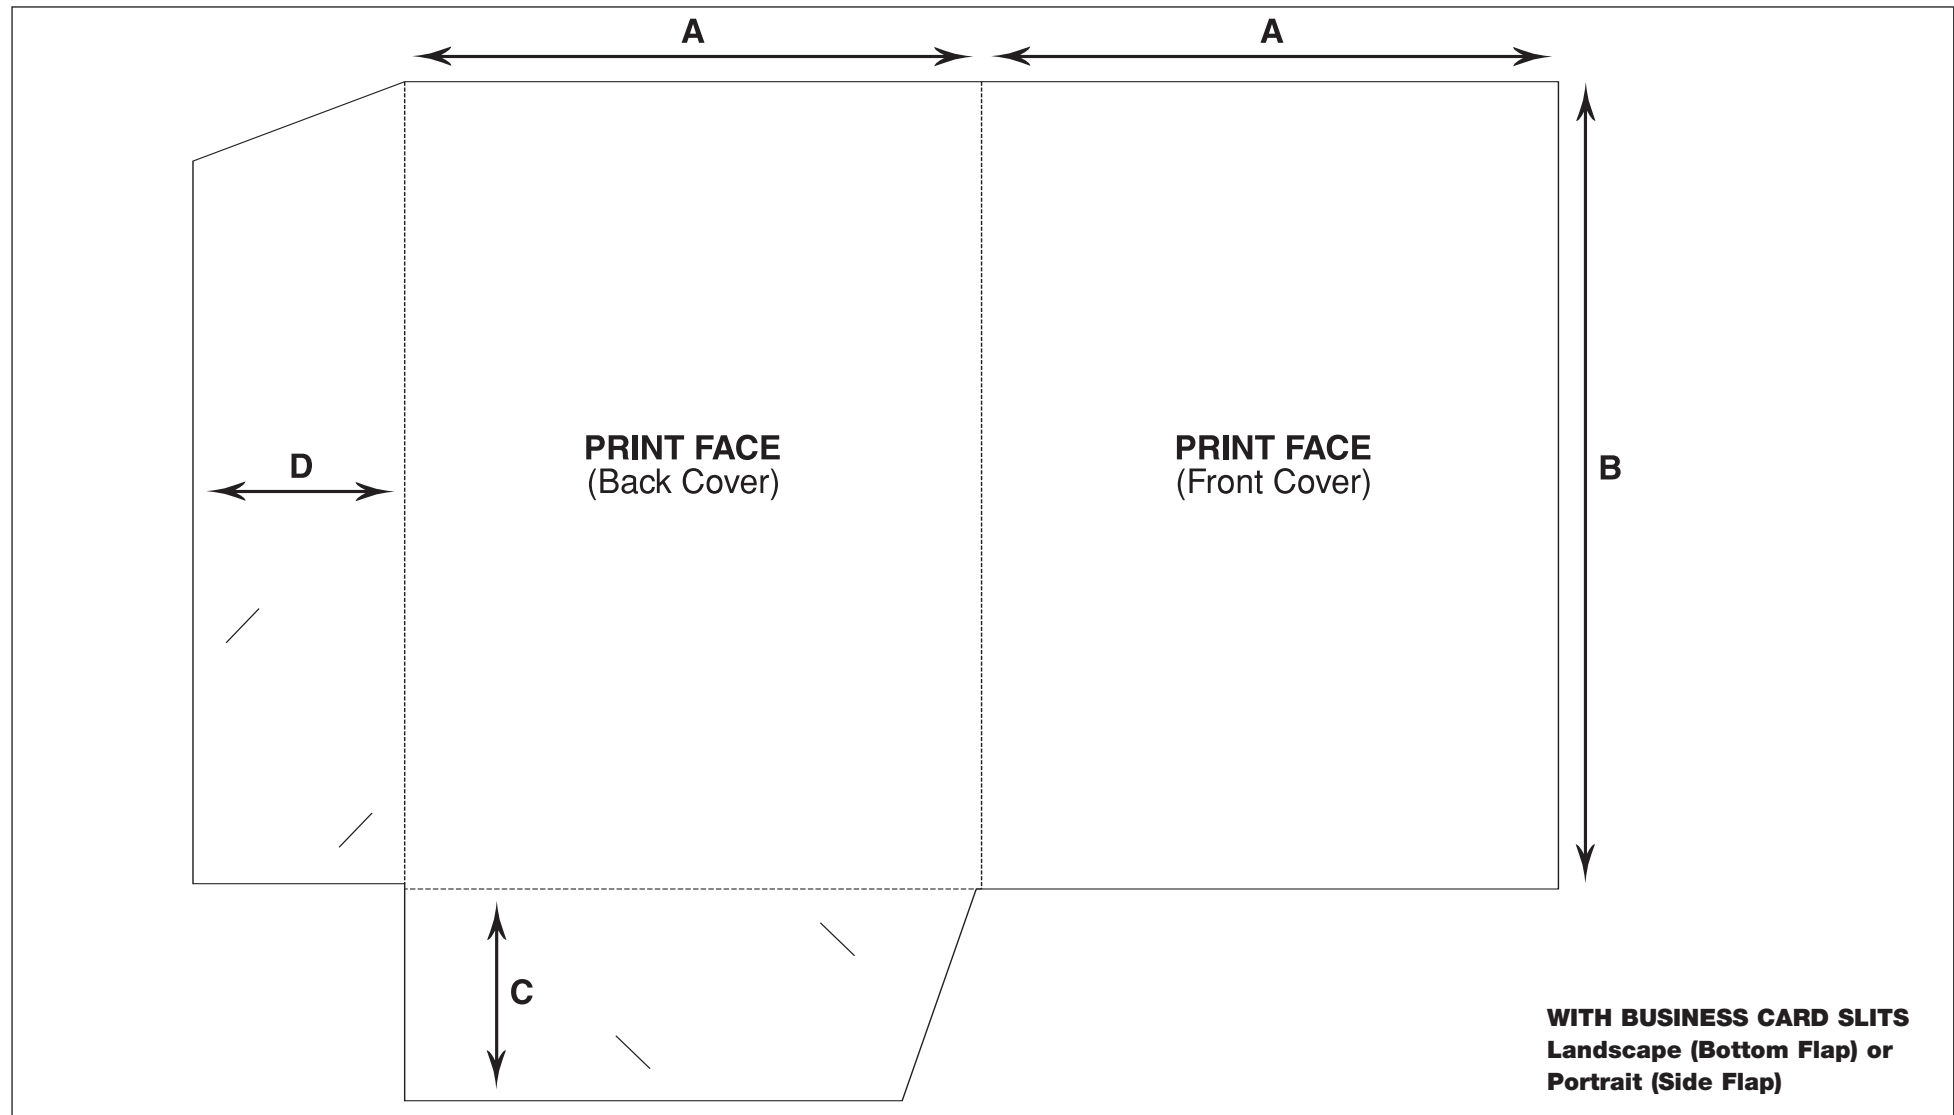

P I C T O N

thousands of impressions made daily!

**PLEASE QUOTE THIS REFERENCE WHEN
REQUESTING AN ESTIMATE**

REF No. 3B

(See Website www.pictonpress.com.au)

**PICTON PRESS PRESENTATION FOLDER 3B
SINGLE SCORE RANGE**

OVERALL HEIGHT: 385mm   OVERALL WIDTH: 516mm
FINISHED HEIGHT: 305mm   FINISHED WIDTH: 218mm
With Business Card Slits

A: 218mm   B: 305mm   C: 80mm   D: 80mm