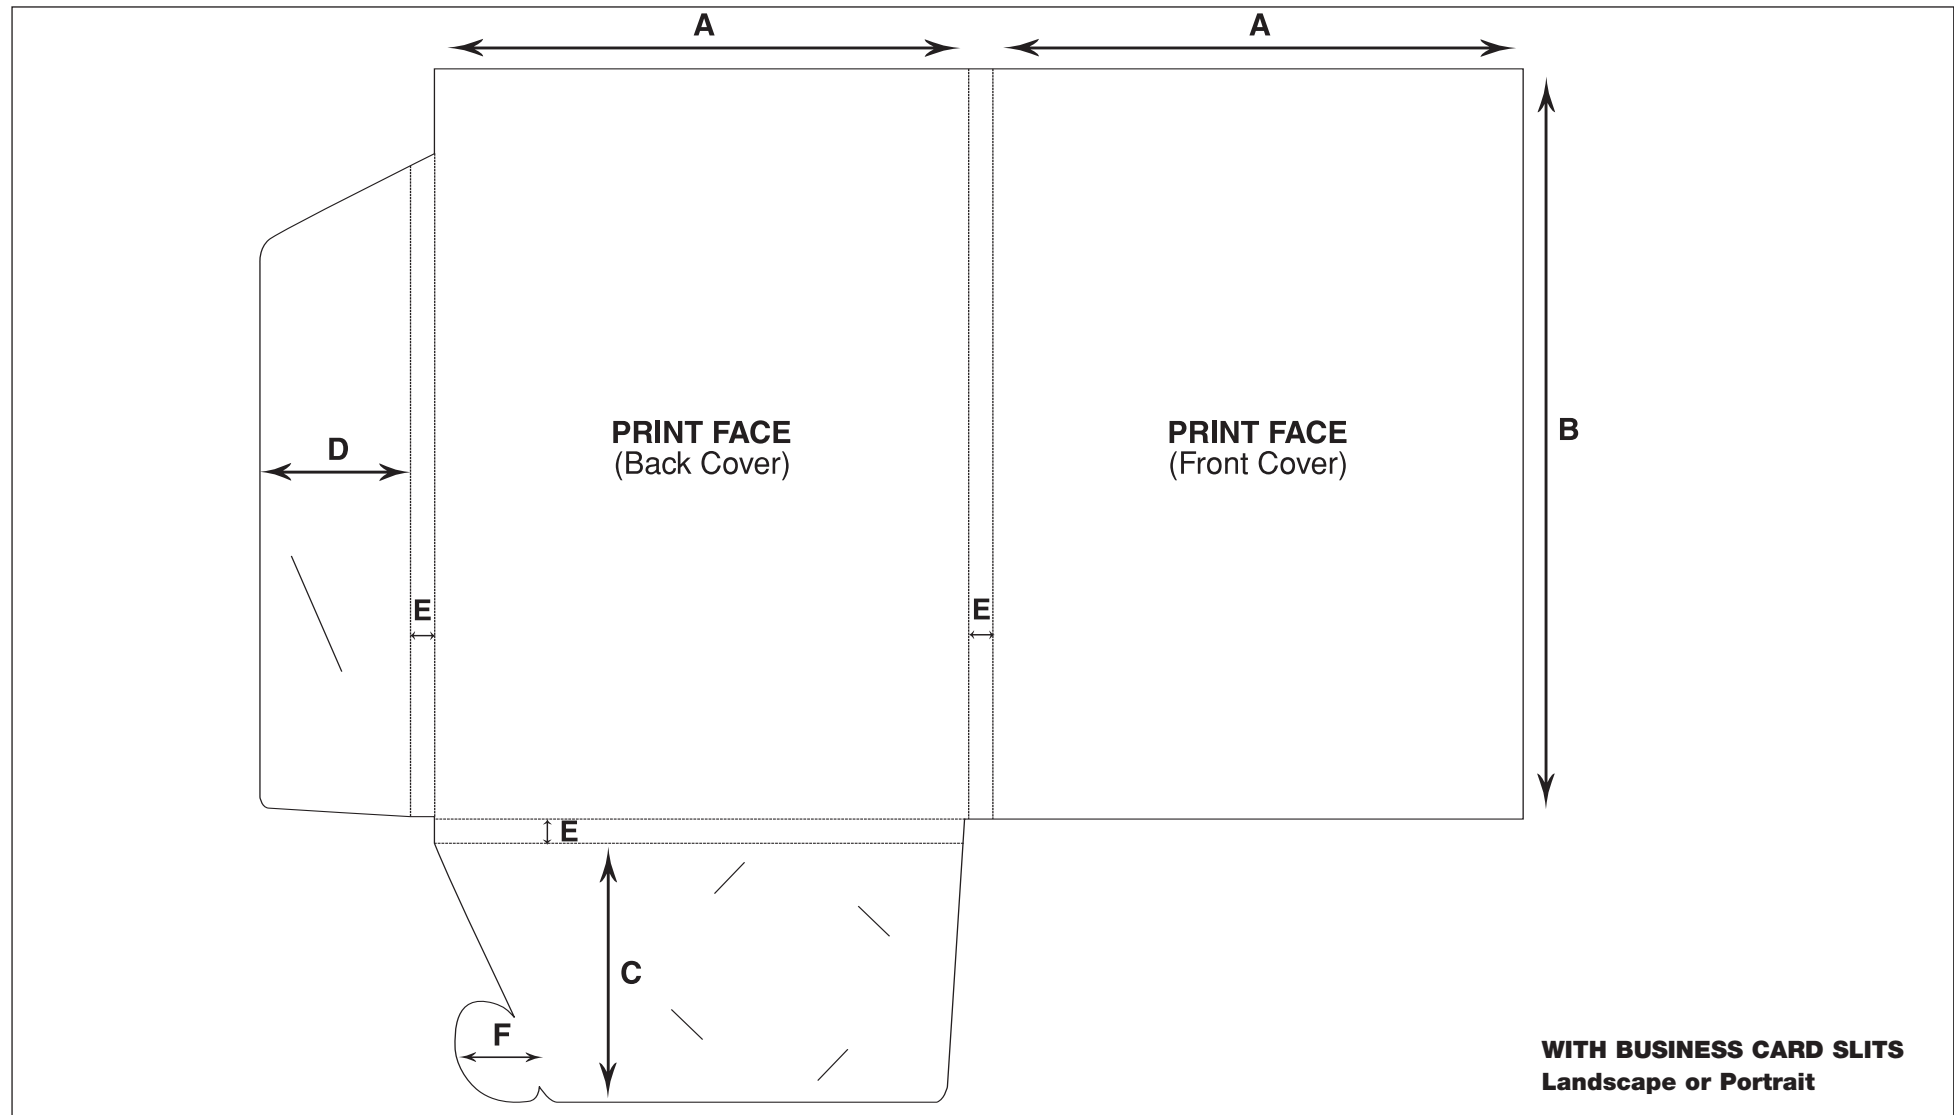

P I C T O N

thousands of impressions made daily!

**PLEASE QUOTE THIS REFERENCE WHEN
REQUESTING AN ESTIMATE**

REF No. 10B

(See Website www.pictonpress.com.au)

**PICTON PRESS PRESENTATION FOLDER 10B
GUSSET RANGE SINGLE POCKET - INTERLOCK**

OVERALL HEIGHT: 427mm   OVERALL WIDTH: 522mm
FINISHED HEIGHT: 310mm   FINISHED WIDTH: 220mm
With Business Card Slits

A: 220mm   B: 310mm   C: 107mm
D: 62mm   E: 10mm   F: 34mm