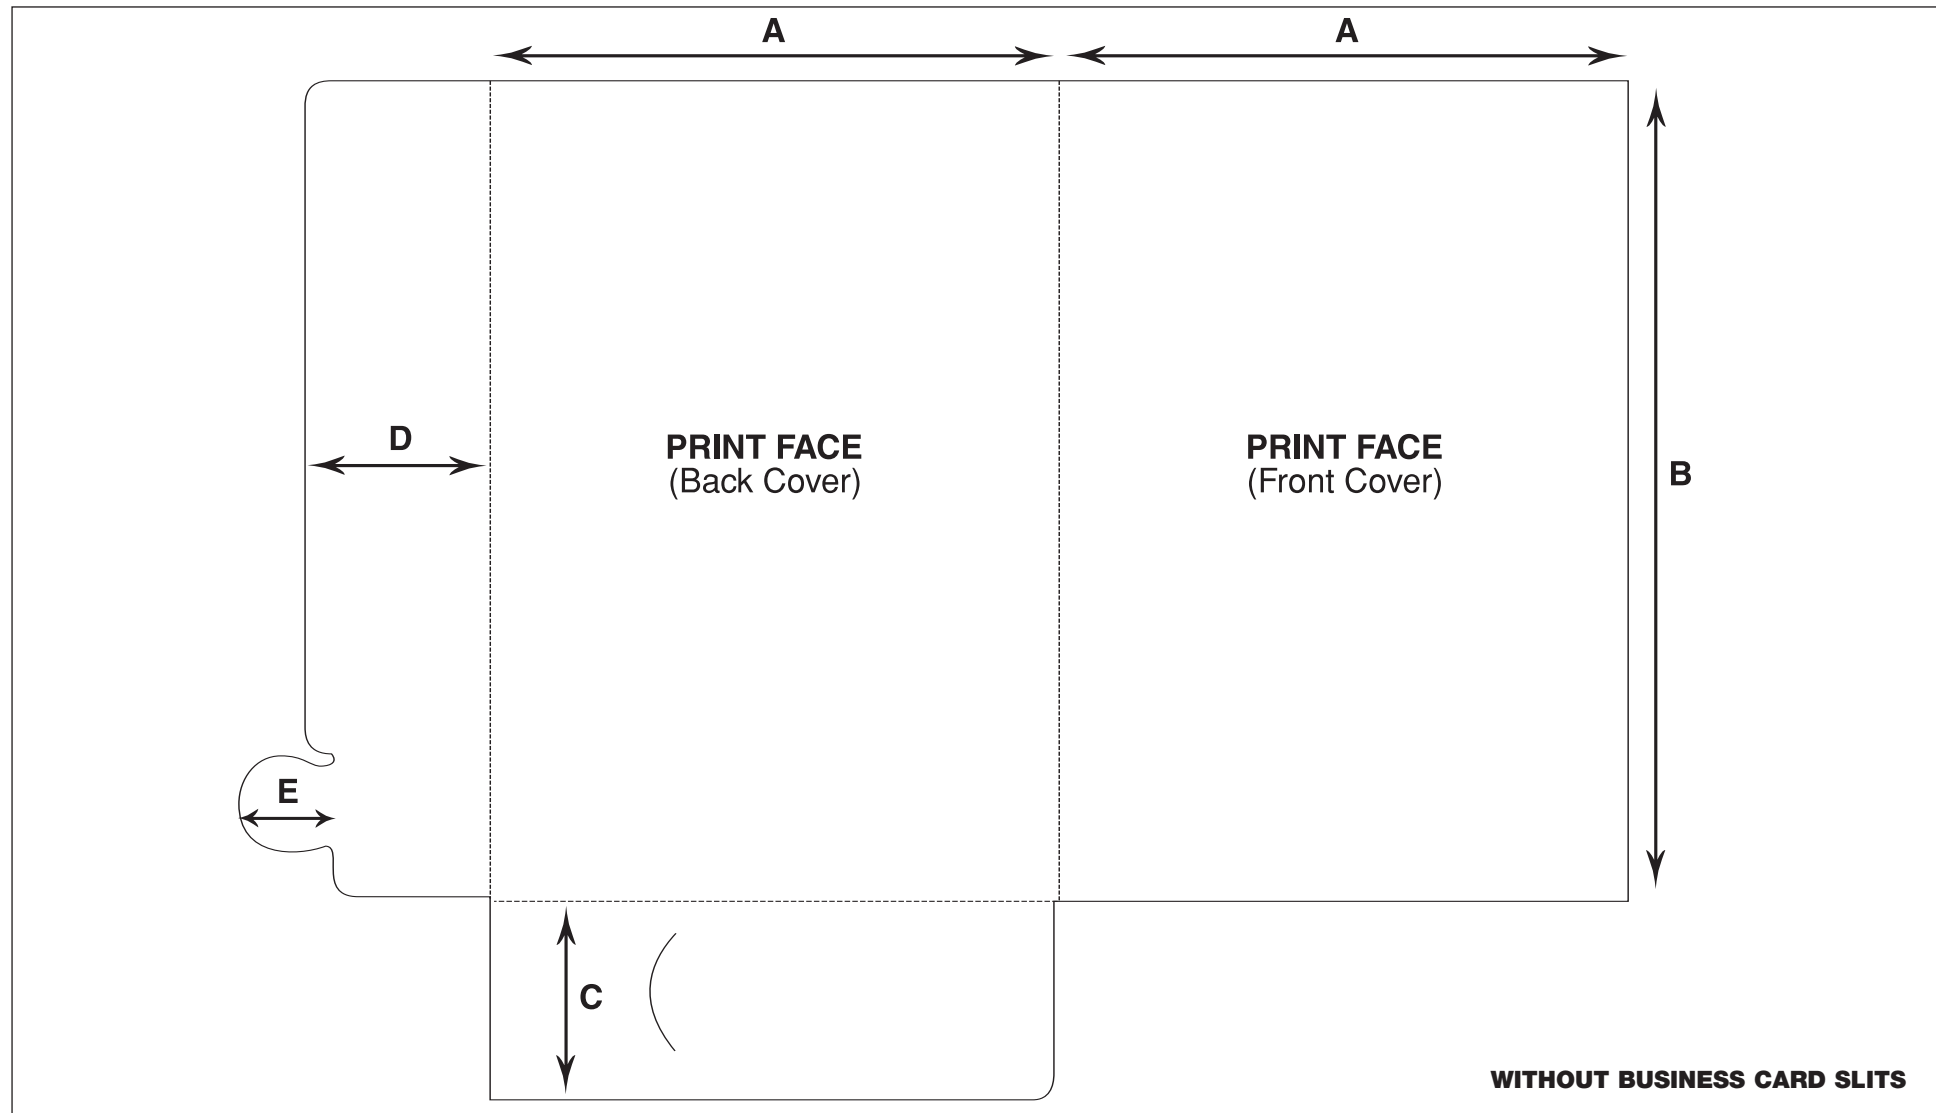

6

P I C T O N

thousands of impressions made daily!

**PLEASE QUOTE THIS REFERENCE WHEN
REQUESTING AN ESTIMATE**

REF No. 2A

(See Website www.pictonpress.com.au)

**PICTON PRESS PRESENTATION FOLDER 2A
SINGLE SCORE RANGE - INTERLOCK**

OVERALL HEIGHT: 385mm   OVERALL WIDTH: 525mm
FINISHED HEIGHT: 310mm   FINISHED WIDTH: 215mm
Without Business Card Slits

A: 215mm   B: 310mm   C: 75mm   D: 70mm   E: 37mm