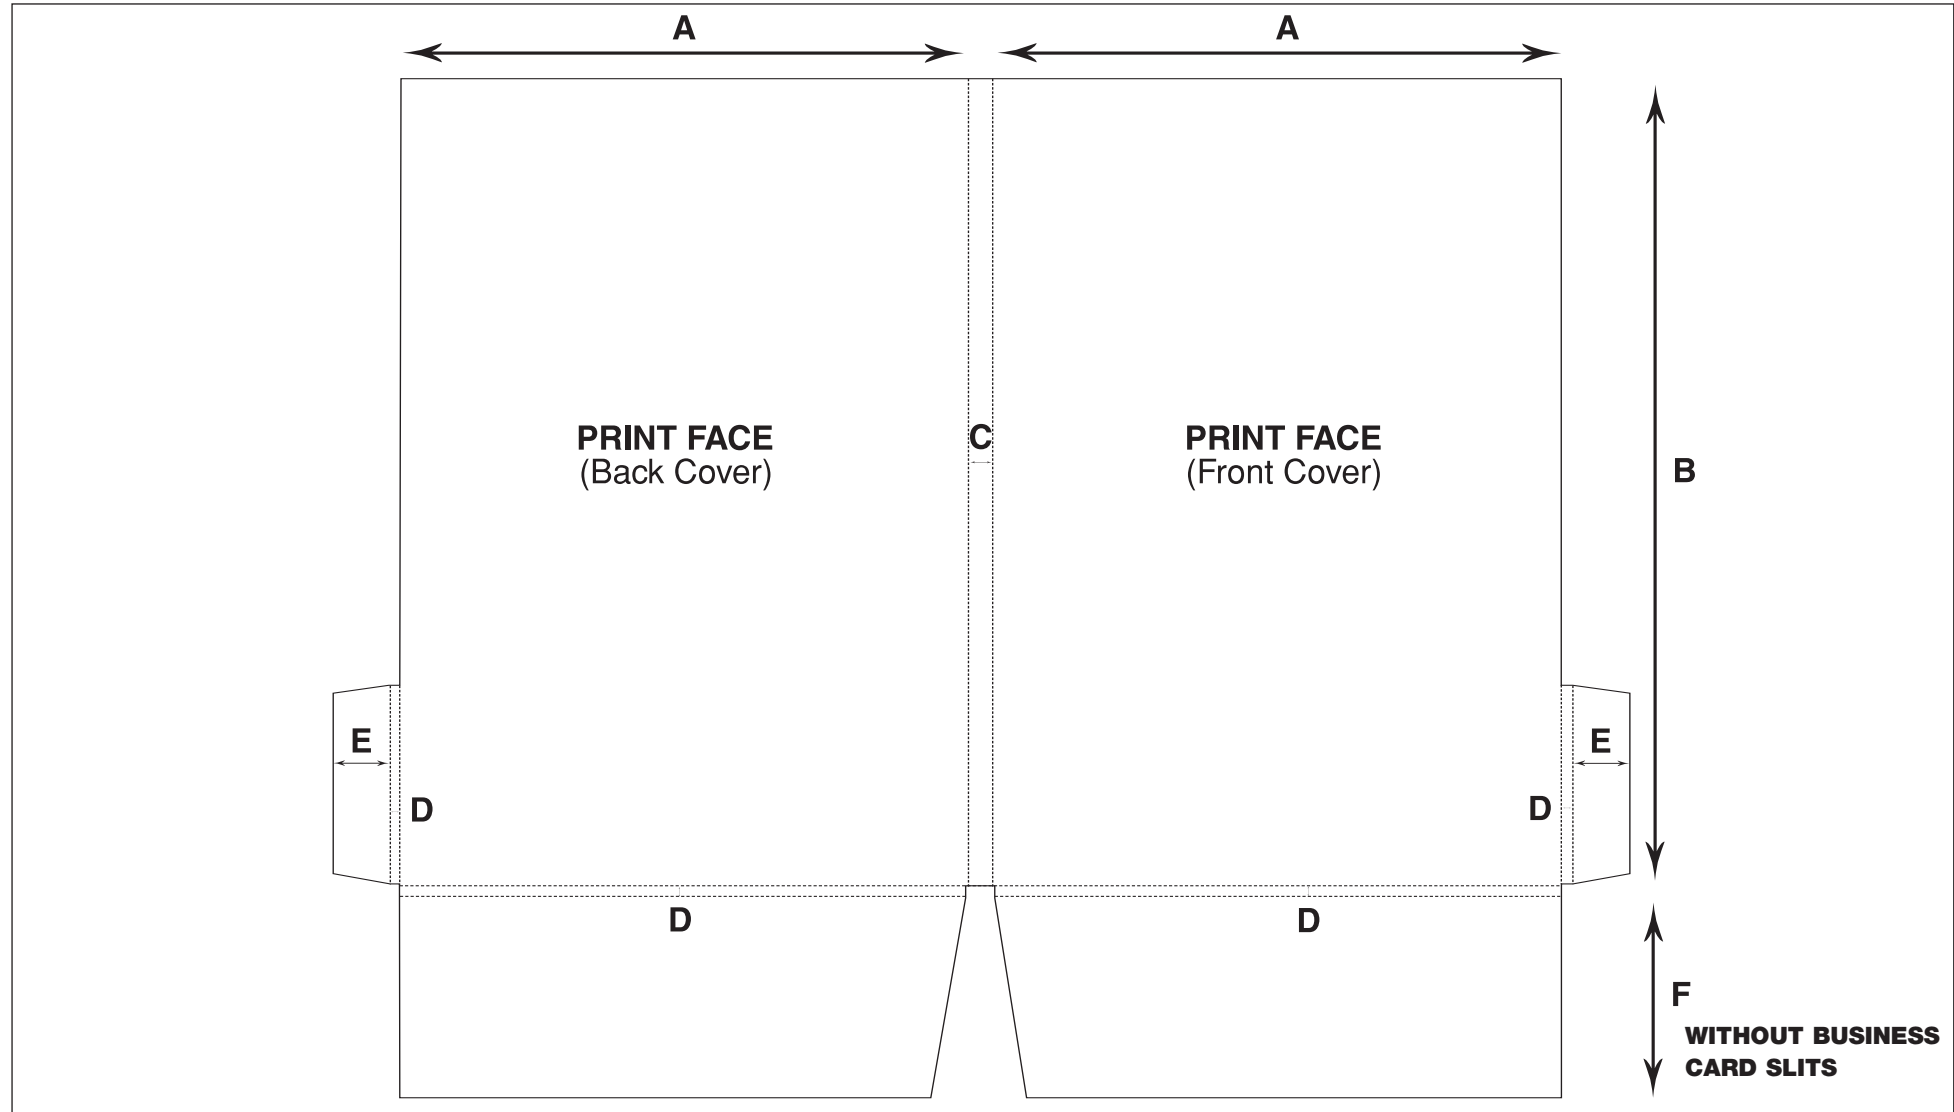

16

P I C T O N

thousands of impressions made daily!

**PLEASE QUOTE THIS REFERENCE WHEN
REQUESTING AN ESTIMATE**

REF No. 20A

(See Website www.pictonpress.com.au)

**PICTON PRESS PRESENTATION FOLDER 20A
GUSSET RANGE DOUBLE POCKET**

OVERALL HEIGHT: 385mm   OVERALL WIDTH: 490mm
FINISHED HEIGHT: 305mm   FINISHED WIDTH: 215mm
Without Business Card Slits

A: 215mm   B: 305mm   C: 10mm
D: 5mm   E: 20mm   F: 75mm