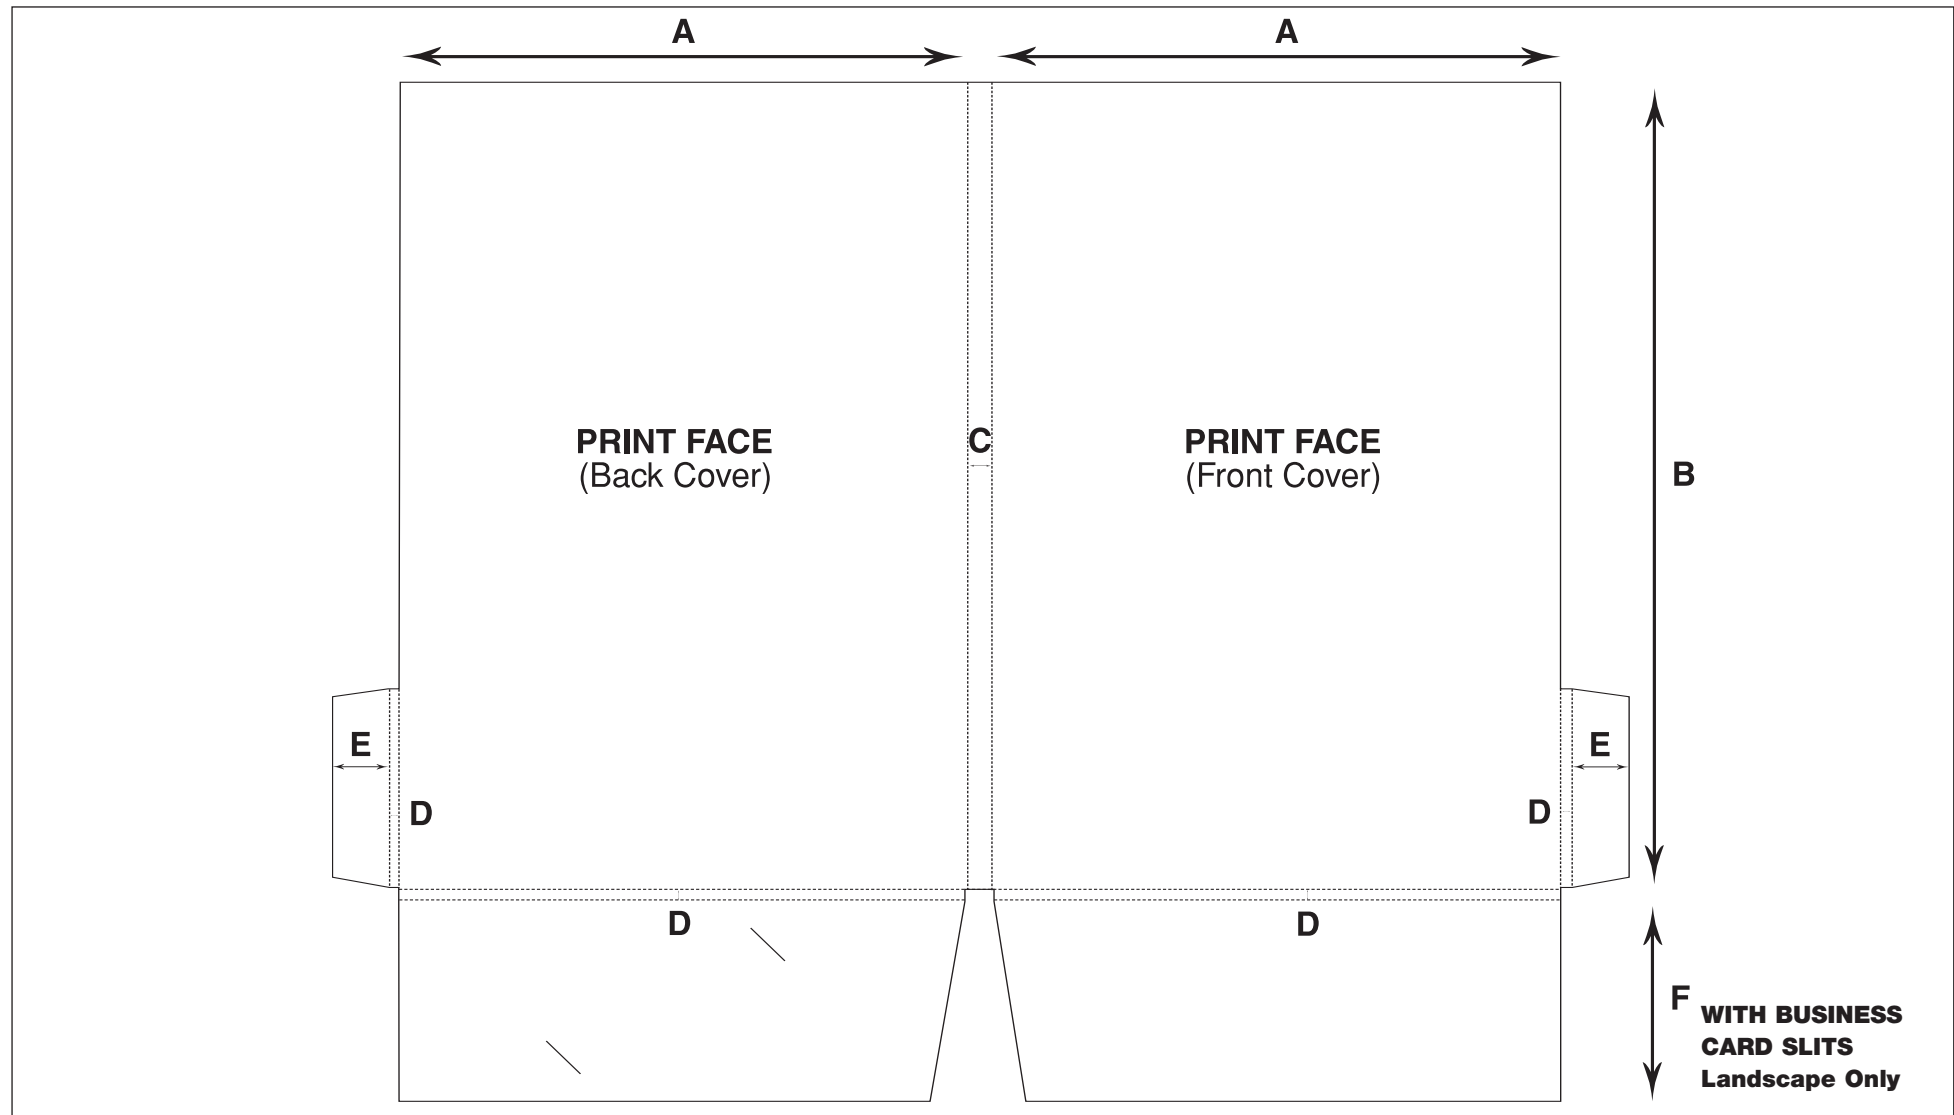

OVERALL HEIGHT: 374mm OVERALL WIDTH: 510mm
FINISHED HEIGHT: 304mm FINISHED WIDTH: 220mm
Without Business Card Slits

A: 220mm B: 304mm C: 70mm
D: 70mm E: 40mm F: 38mm

P I C T O N

thousands of impressions made daily!

**PICTON PRESS PRESENTATION FOLDER 2A
SINGLE SCORE RANGE - INTERLOCK**

OVERALL HEIGHT: 385mm OVERALL WIDTH: 525mm
FINISHED HEIGHT: 310mm FINISHED WIDTH: 215mm
Without Business Card Slits

A: 215mm B: 310mm C: 75mm D: 70mm E: 37mm

OVERALL HEIGHT: 385mm OVERALL WIDTH: 525mm
FINISHED HEIGHT: 310mm FINISHED WIDTH: 215mm
With Business Card Slits

A: 215mm B: 310mm C: 75mm D: 70mm E: 37mm

8

P I C T O N

thousands of impressions made daily!

OVERALL HEIGHT: 385mm OVERALL WIDTH: 490mm
FINISHED HEIGHT: 305mm FINISHED WIDTH: 215mm
Without Business Card Slits

A: 215mm B: 305mm C: 10mm
D: 5mm E: 20mm F: 75mm

P I C T O N

thousands of impressions made daily!