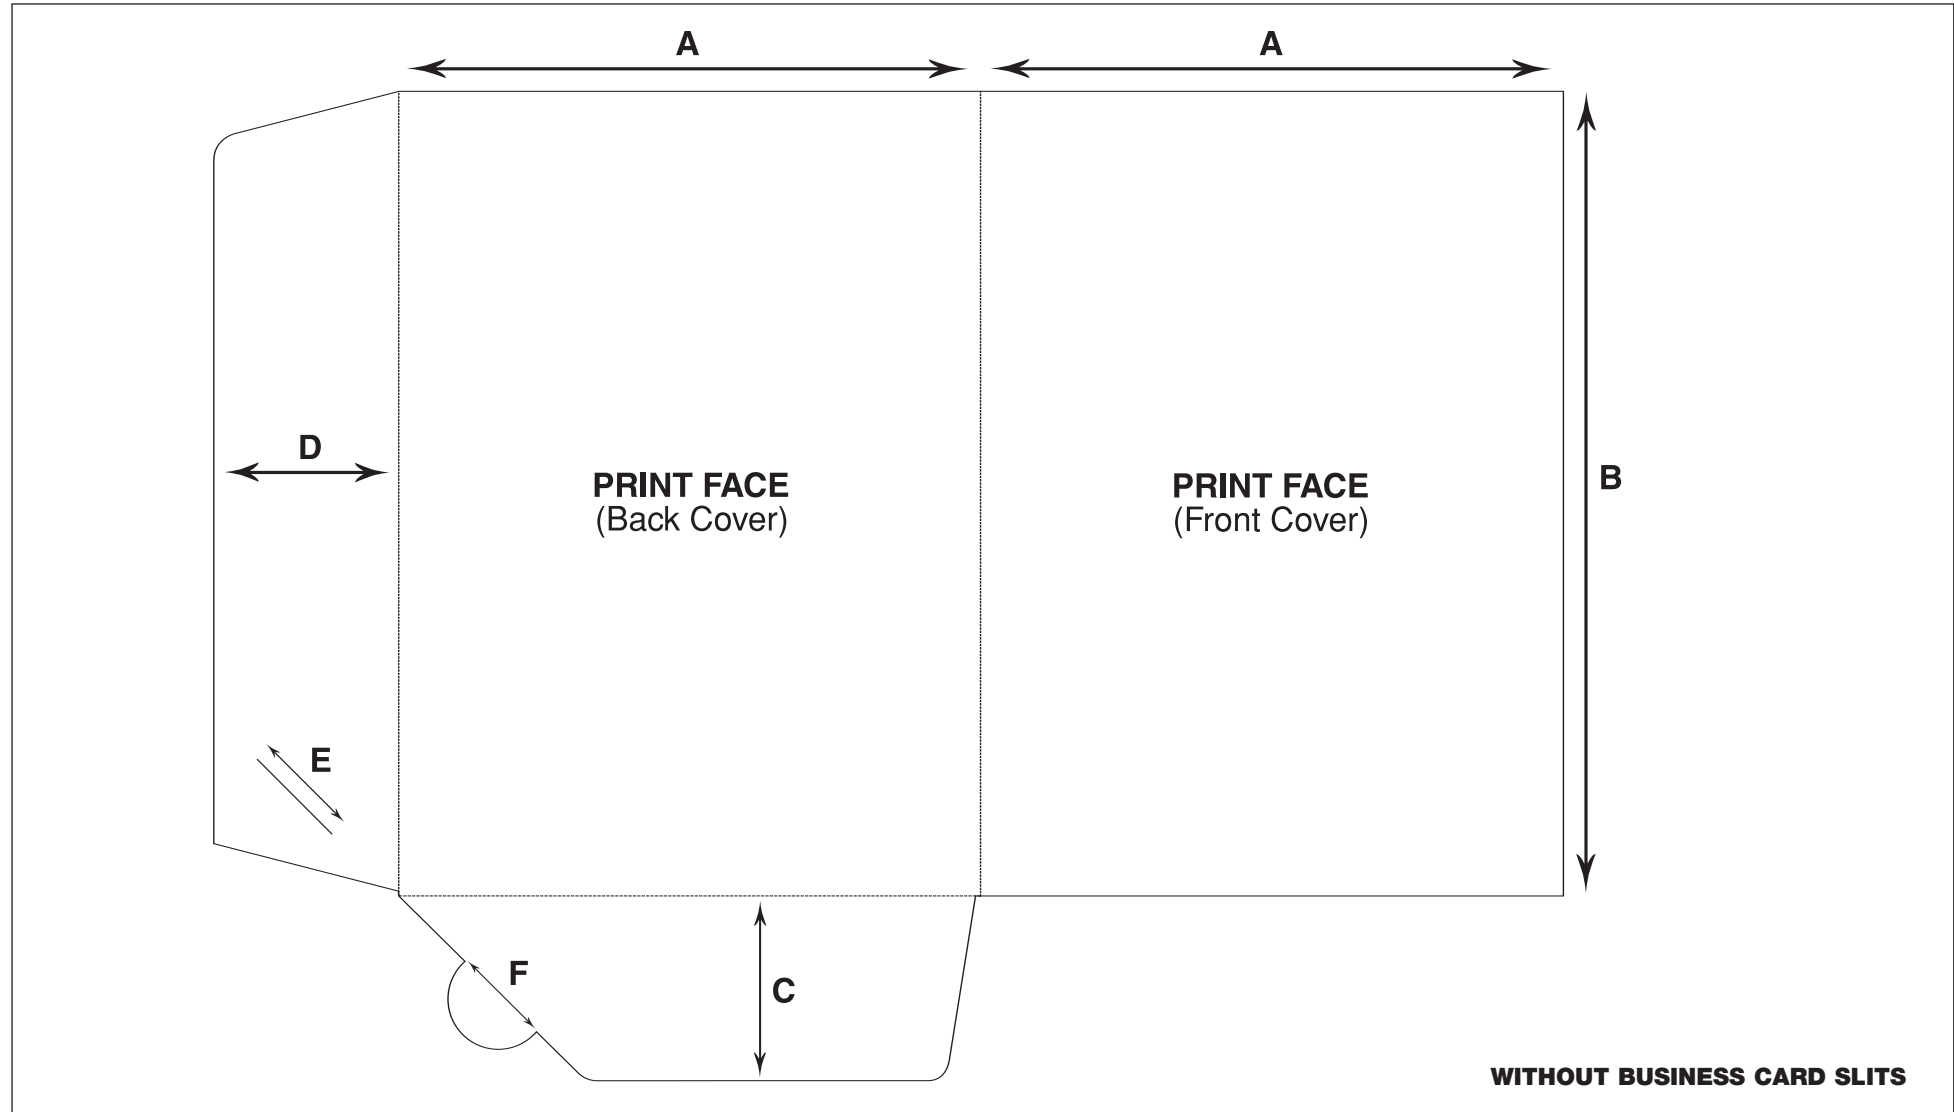

4

P I C T O N

thousands of impressions made daily!

**PLEASE QUOTE THIS REFERENCE WHEN
REQUESTING AN ESTIMATE**

REF No. 1A

(See Website www.pictonpress.com.au)

**PICTON PRESS PRESENTATION FOLDER 1A
SINGLE SCORE RANGE - INTERLOCK**

OVERALL HEIGHT: 374mm   OVERALL WIDTH: 510mm
FINISHED HEIGHT: 304mm   FINISHED WIDTH: 220mm
Without Business Card Slits

A: 220mm   B: 304mm   C: 70mm
D: 70mm   E: 40mm   F: 38mm