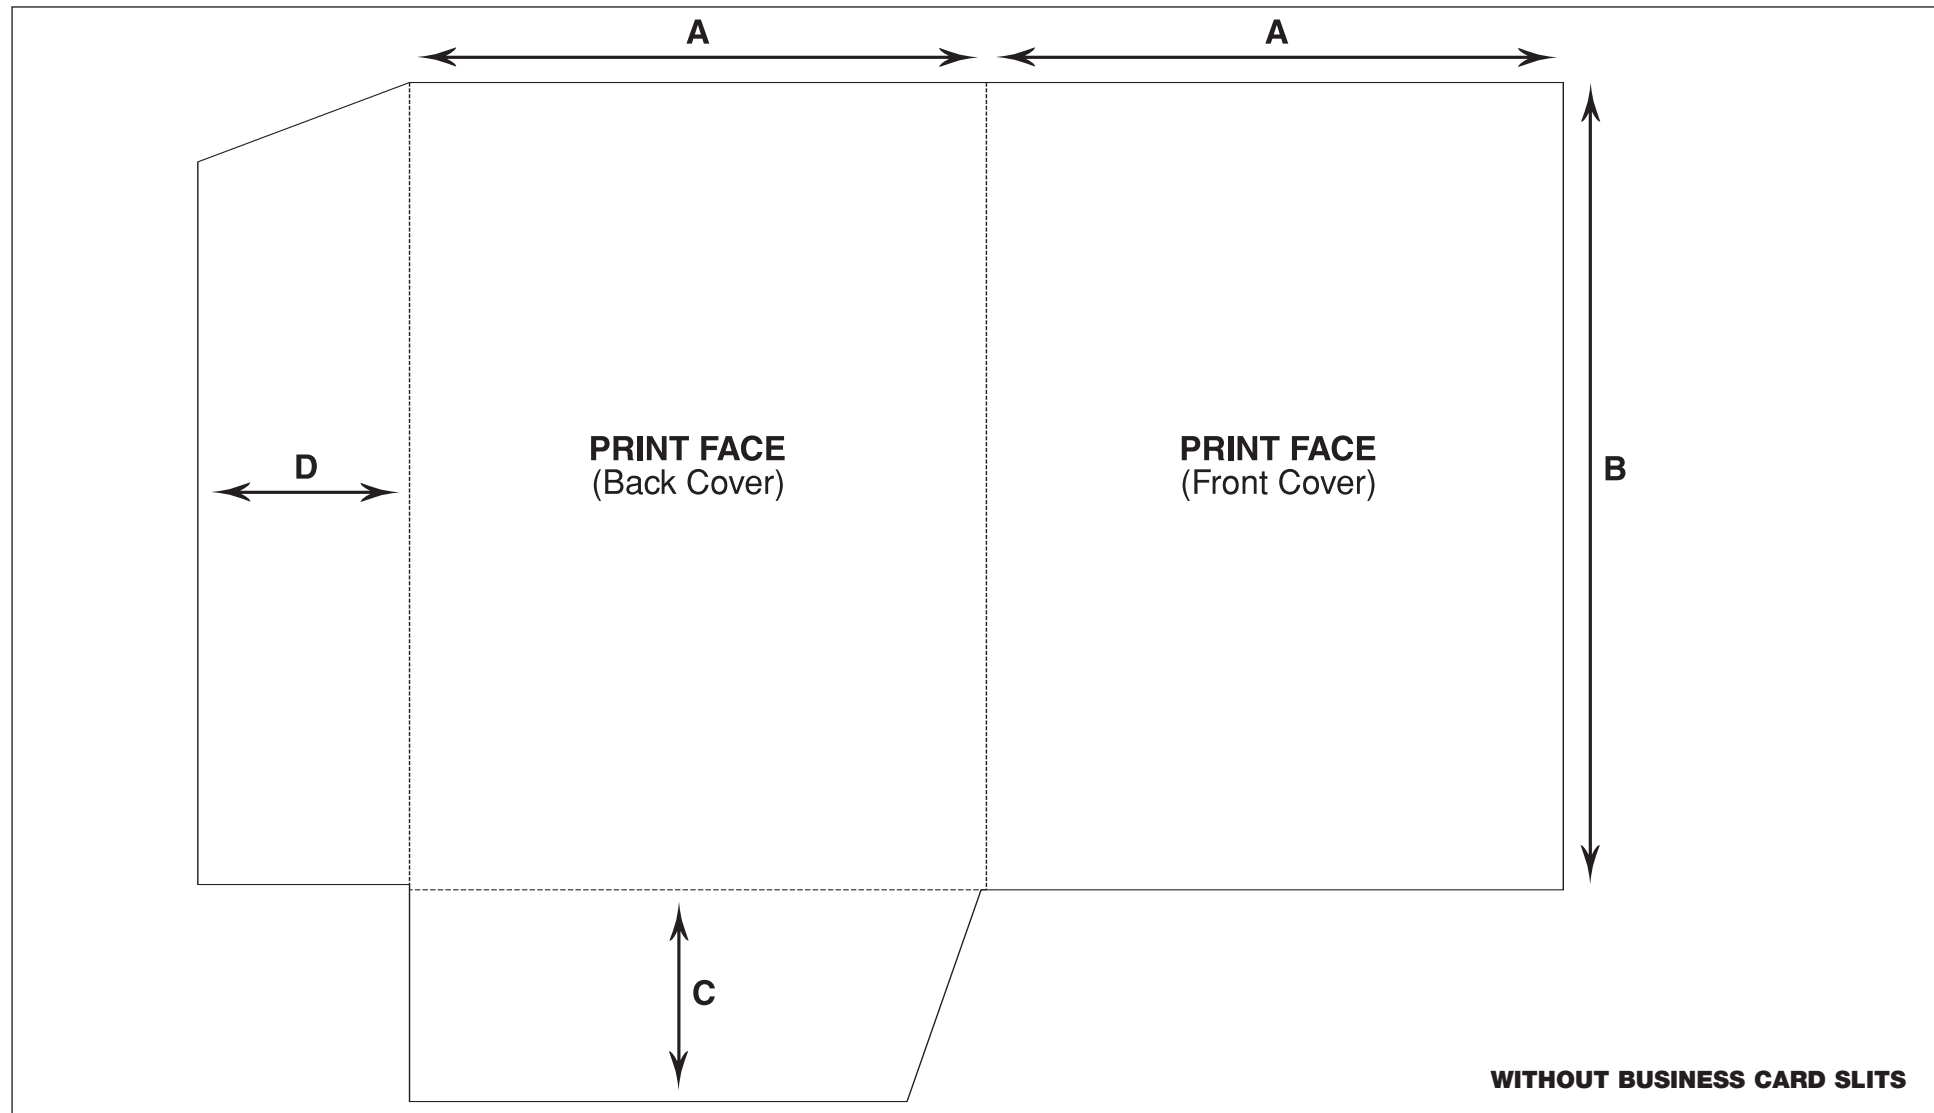

**PICTON PRESS PRESENTATION FOLDER 2A
SINGLE SCORE RANGE - INTERLOCK**

OVERALL HEIGHT: 385mm OVERALL WIDTH: 525mm
FINISHED HEIGHT: 310mm FINISHED WIDTH: 215mm
Without Business Card Slits

A: 215mm B: 310mm C: 75mm D: 70mm E: 37mm

OVERALL HEIGHT: 385mm OVERALL WIDTH: 525mm
FINISHED HEIGHT: 310mm FINISHED WIDTH: 215mm
With Business Card Slits

A: 215mm B: 310mm C: 75mm D: 70mm E: 37mm

8

P I C T O N

thousands of impressions made daily!