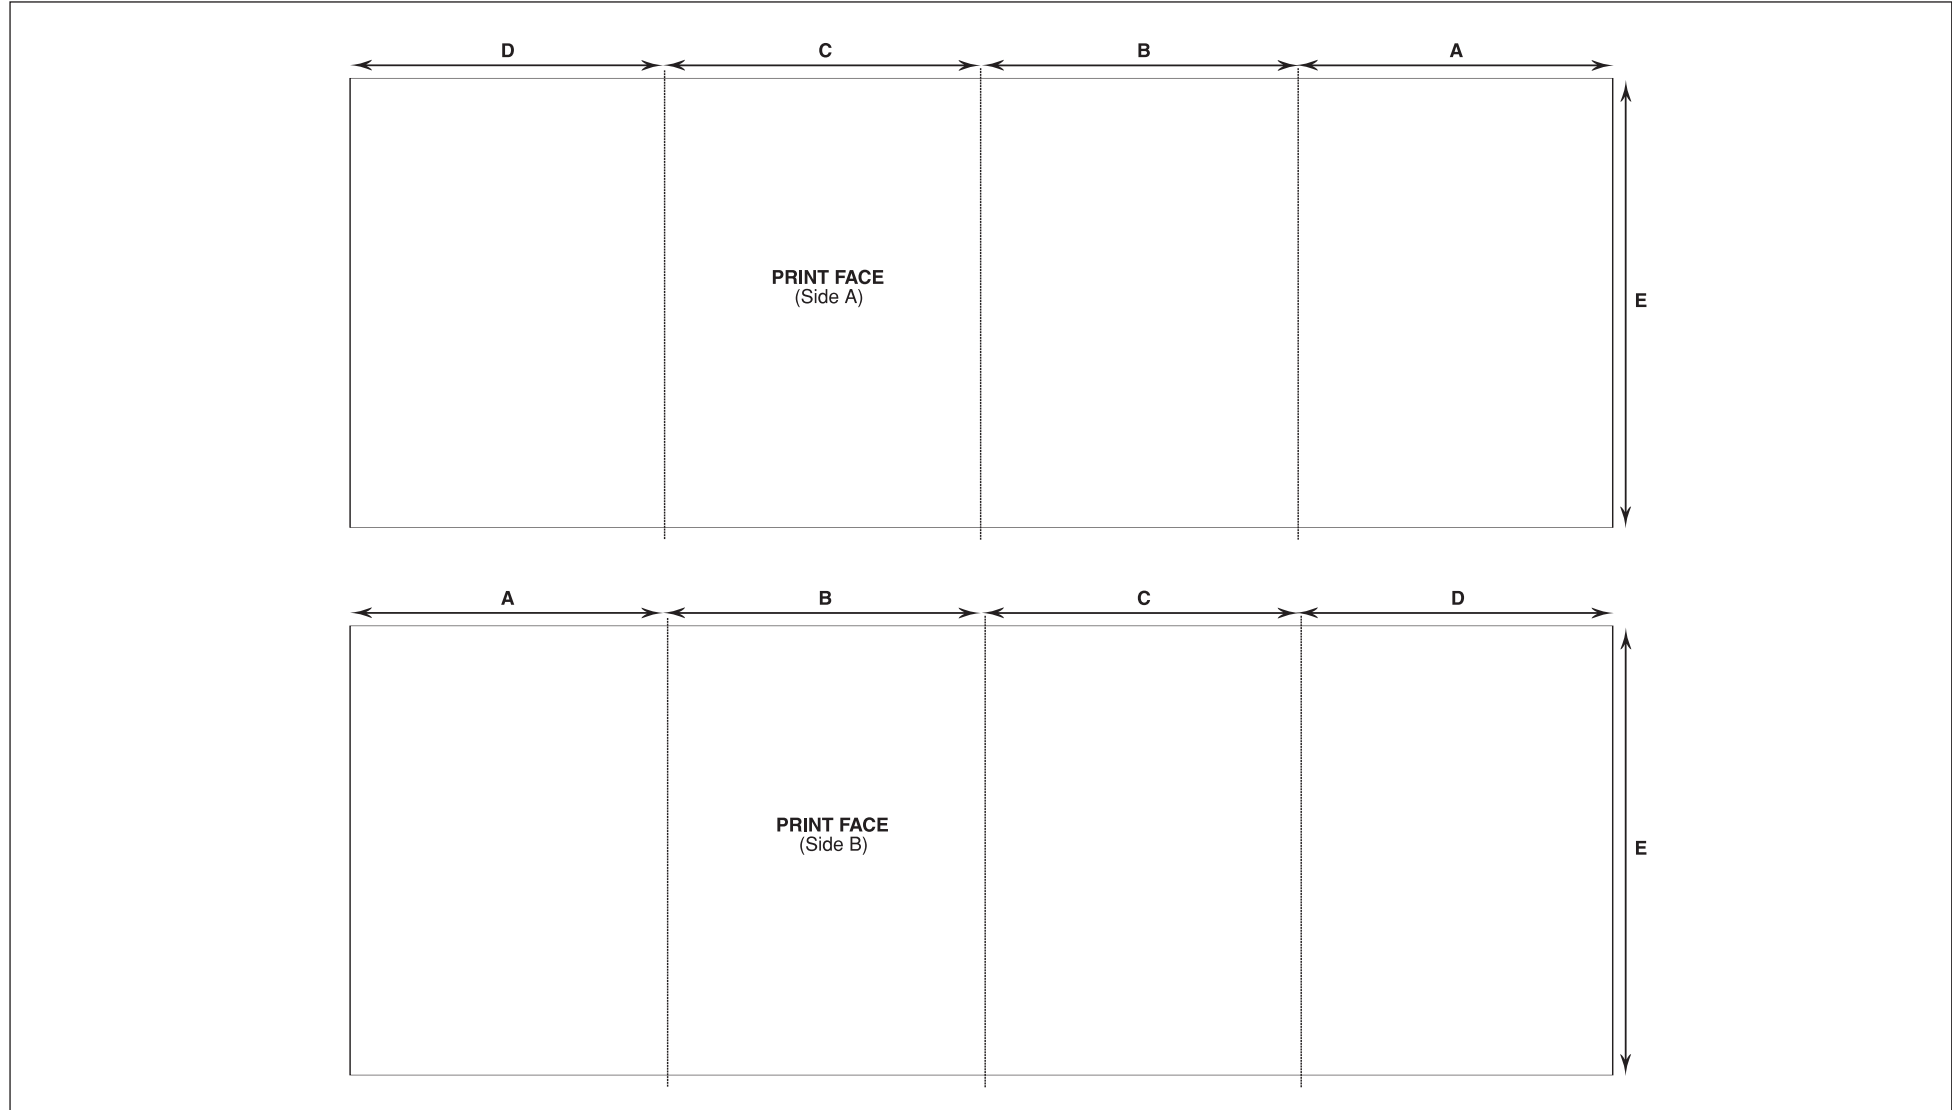

28

P I C T O N

thousands of impressions made daily!

**PLEASE QUOTE THIS REFERENCE WHEN
REQUESTING AN ESTIMATE**

REF No. 8A4R

(See Website www.pictonpress.com.au)

**PICTON PRESS BROCHURE TEMPLATES
8PP A4 - ROLL FOLD**

FLAT SIZE: 297mm x 835mm
FOLDED SIZE: 297mm x 210mm

A: 210mm   B: 210mm   C: 209mm   D: 208mm   E: 297mm