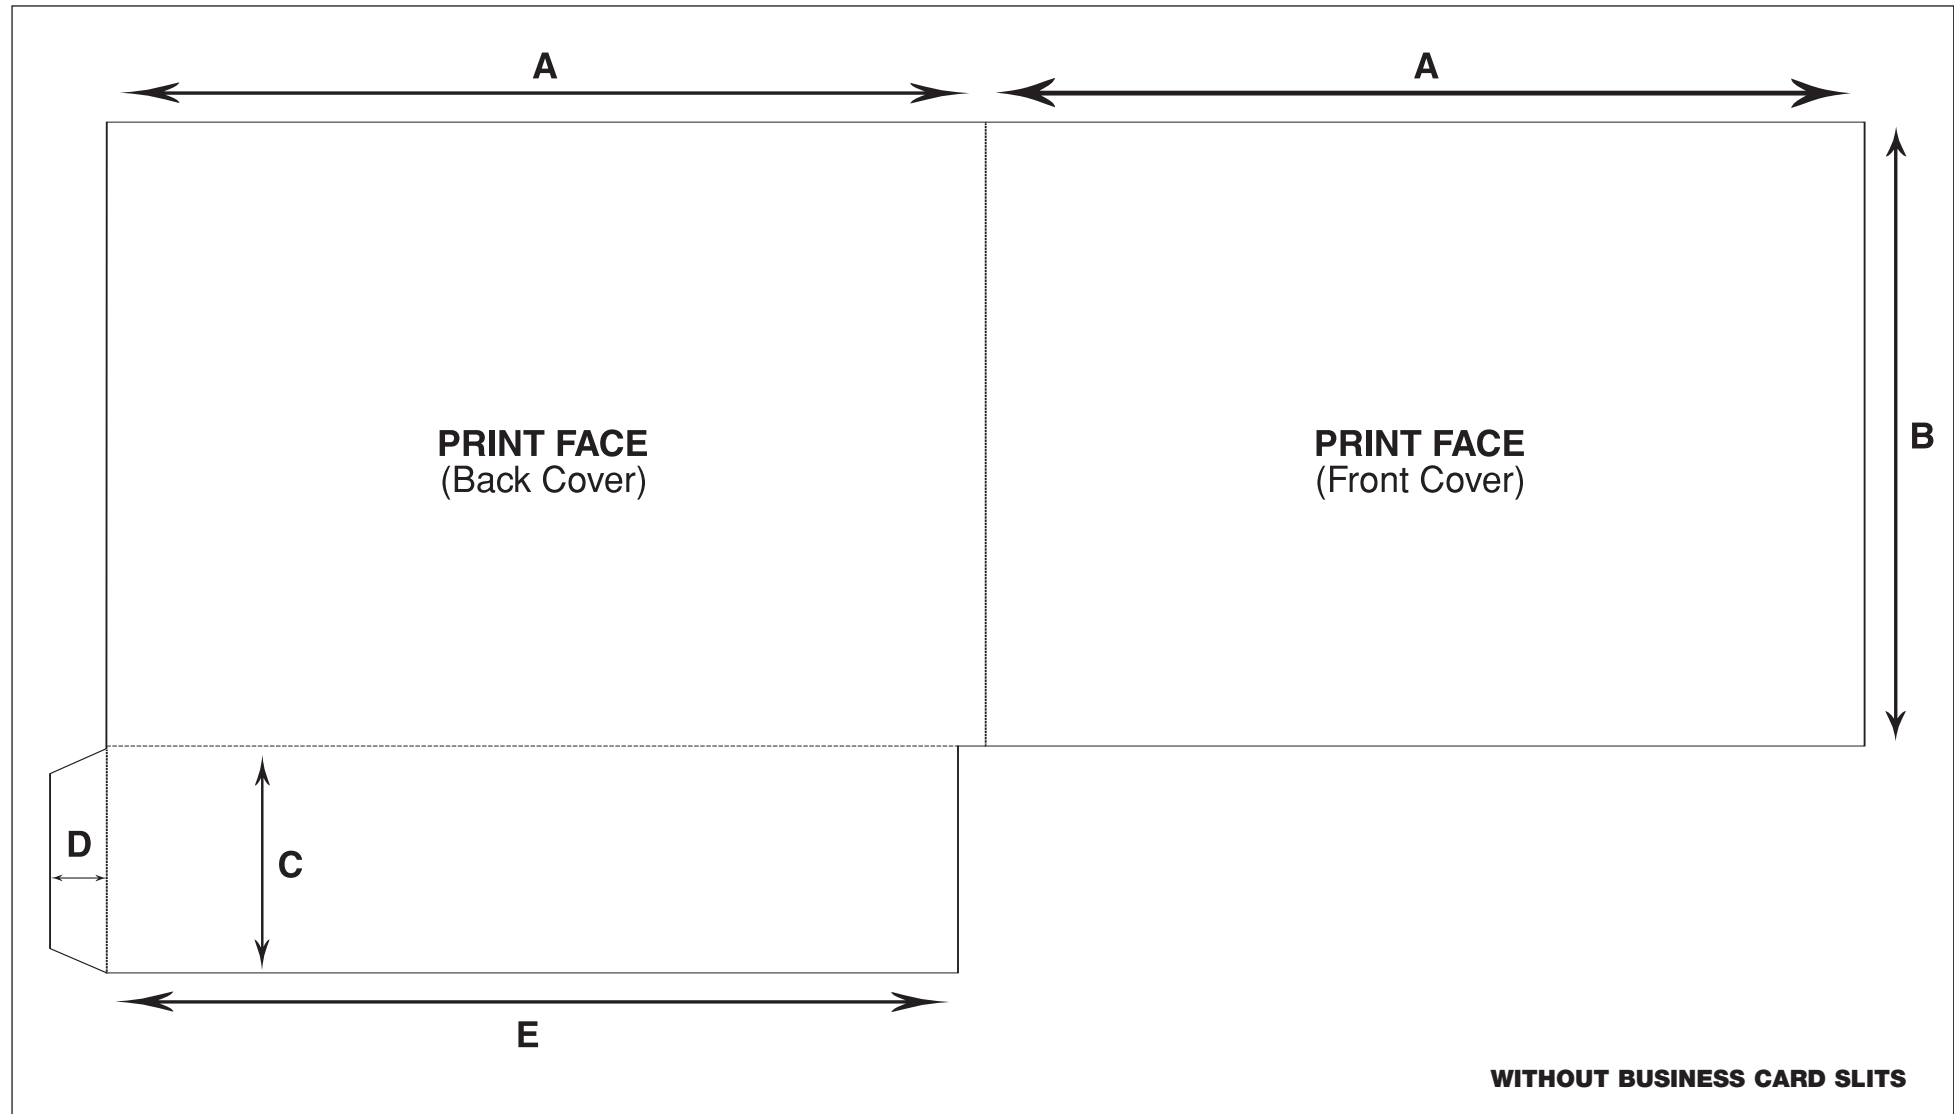

OVERALL HEIGHT: 385mm OVERALL WIDTH: 651mm
FINISHED HEIGHT: 305mm FINISHED WIDTH: 218mm
With Business Card Slits

A: 218mm B: 305mm C: 80mm D: 215mm

20

P I C T O N

thousands of impressions made daily!

**PLEASE QUOTE THIS REFERENCE WHEN
REQUESTING AN ESTIMATE**