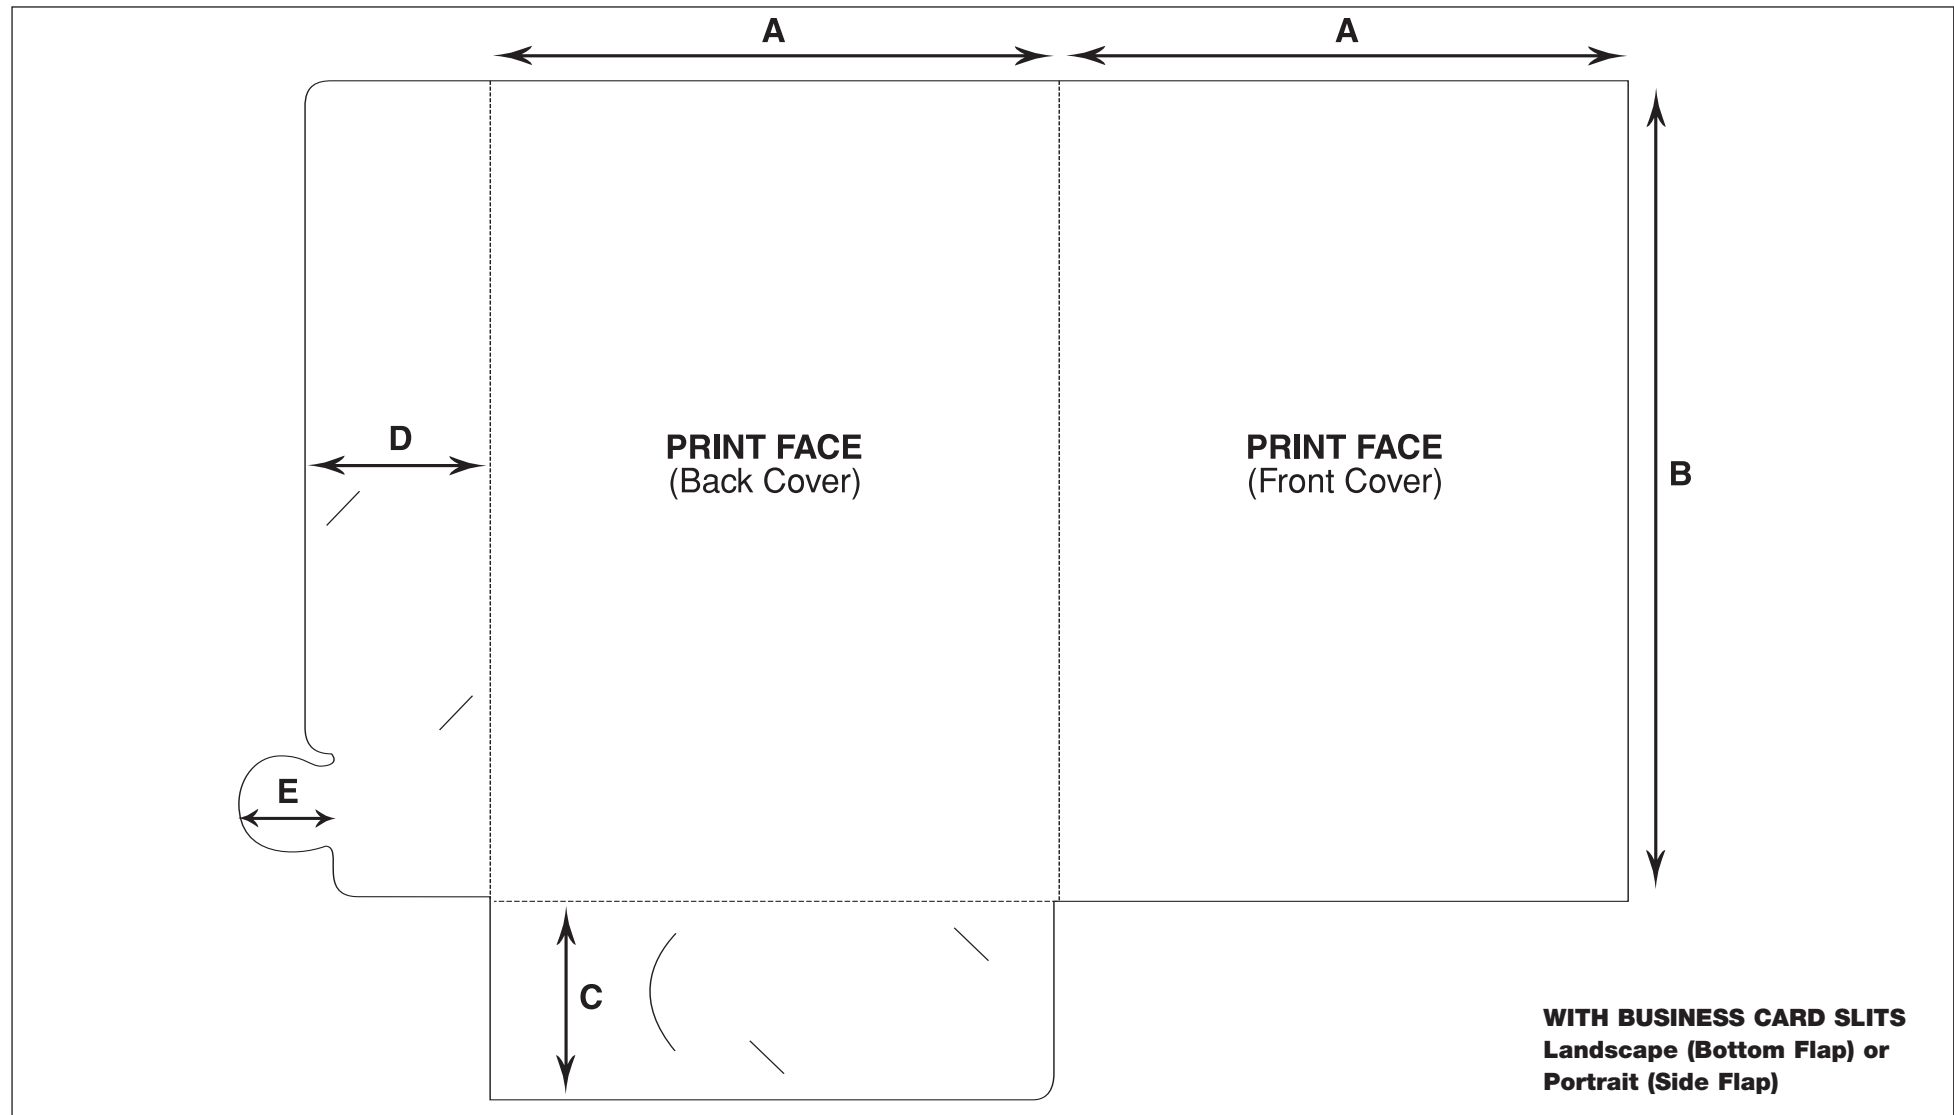

OVERALL HEIGHT: 374mm OVERALL WIDTH: 510mm
FINISHED HEIGHT: 304mm FINISHED WIDTH: 220mm
Without Business Card Slits

A: 220mm B: 304mm C: 70mm
D: 70mm E: 40mm F: 38mm

P I C T O N

thousands of impressions made daily!

**PICTON PRESS PRESENTATION FOLDER 2A
SINGLE SCORE RANGE - INTERLOCK**

OVERALL HEIGHT: 385mm OVERALL WIDTH: 525mm
FINISHED HEIGHT: 310mm FINISHED WIDTH: 215mm
Without Business Card Slits

A: 215mm B: 310mm C: 75mm D: 70mm E: 37mm