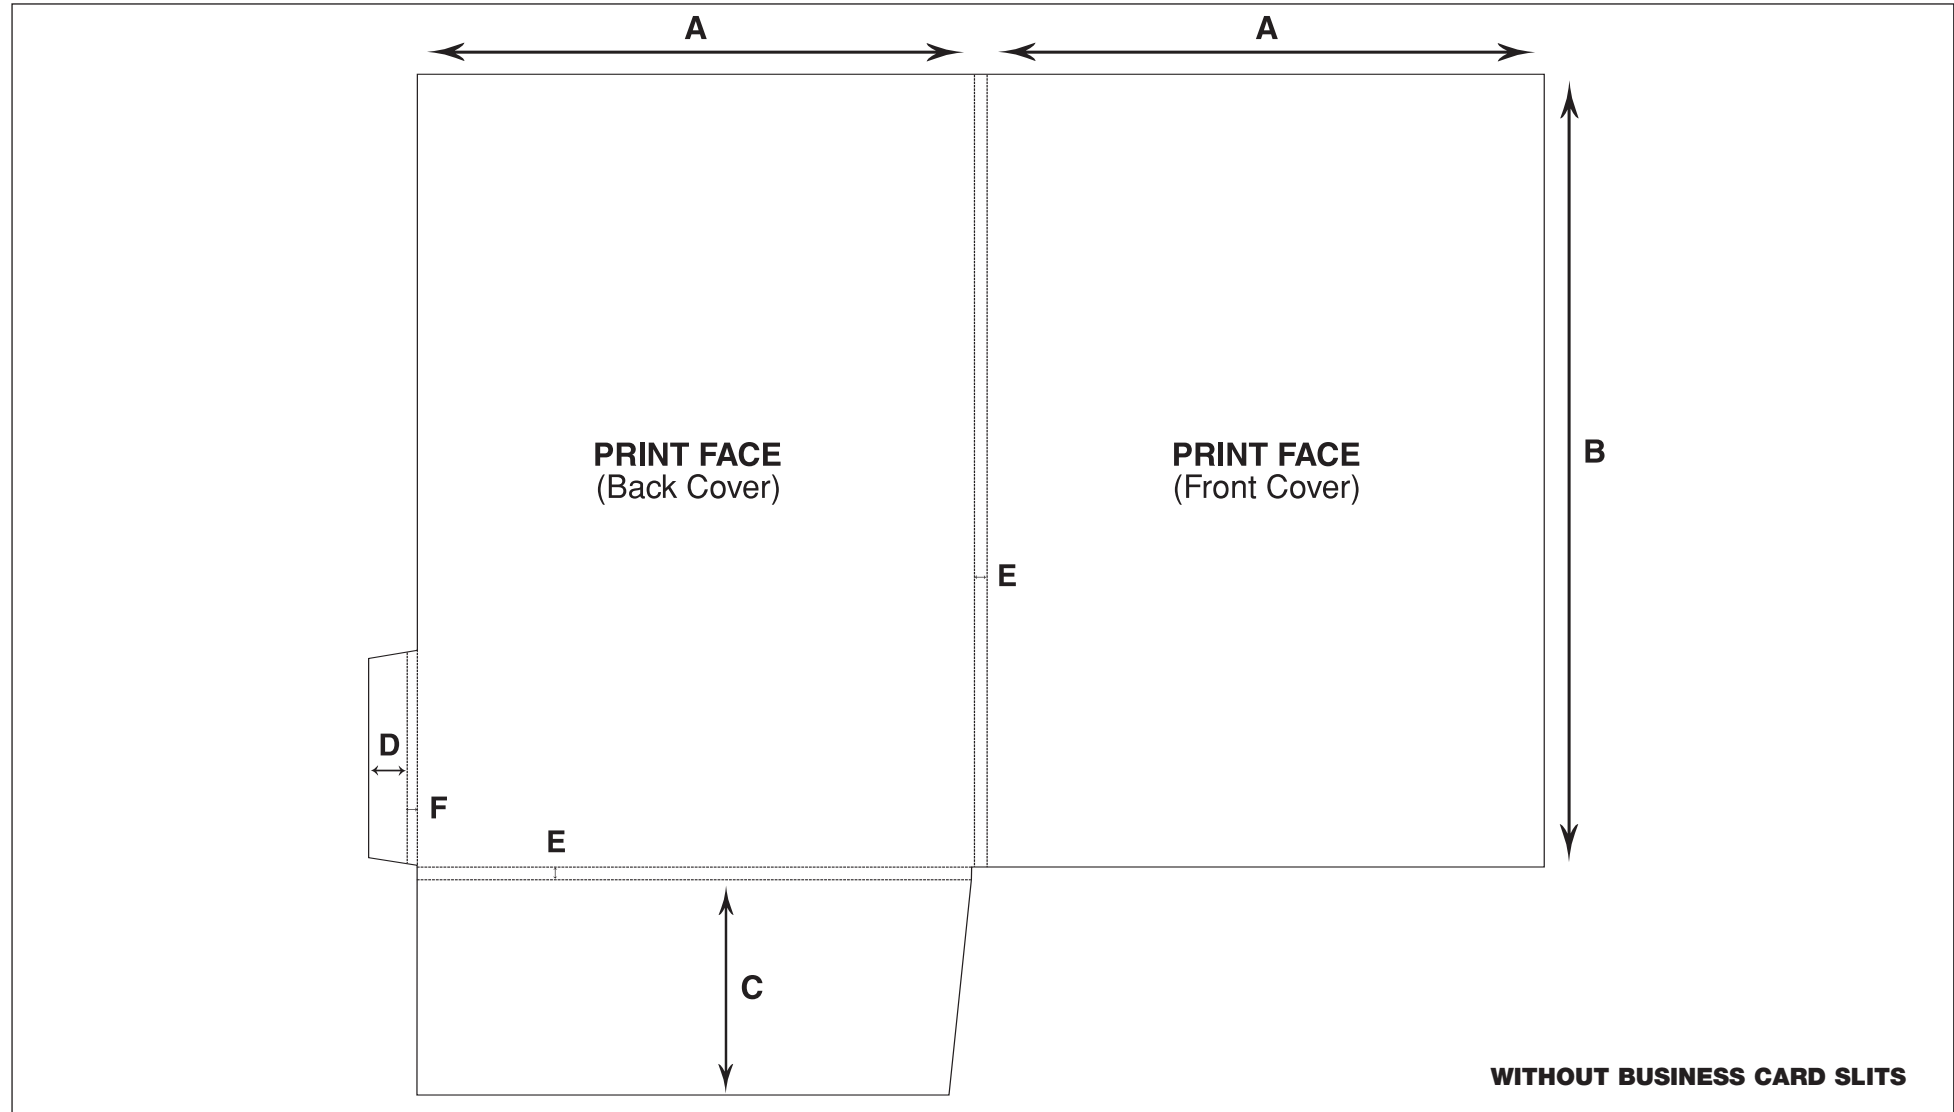

OVERALL HEIGHT: 374mm OVERALL WIDTH: 510mm
FINISHED HEIGHT: 304mm FINISHED WIDTH: 220mm
Without Business Card Slits

A: 220mm B: 304mm C: 70mm
D: 70mm E: 40mm F: 38mm

P I C T O N

thousands of impressions made daily!

**PICTON PRESS PRESENTATION FOLDER 2A
SINGLE SCORE RANGE - INTERLOCK**

OVERALL HEIGHT: 385mm OVERALL WIDTH: 525mm
FINISHED HEIGHT: 310mm FINISHED WIDTH: 215mm
Without Business Card Slits

A: 215mm B: 310mm C: 75mm D: 70mm E: 37mm

OVERALL HEIGHT: 408mm OVERALL WIDTH: 545mm
FINISHED HEIGHT: 320mm FINISHED WIDTH: 225mm
Without Business Card Slits

A: 225mm B: 320mm C: 83mm
D: 55mm E: 5mm F: 35mm

P I C T O N
 thousands of impressions made daily!

OVERALL HEIGHT: 408mm OVERALL WIDTH: 545mm
 FINISHED HEIGHT: 320mm FINISHED WIDTH: 225mm
 With Business Card Slits

A: 225mm B: 320mm C: 83mm
 D: 55mm E: 5mm F: 35mm

14

P I C T O N

thousands of impressions made daily!