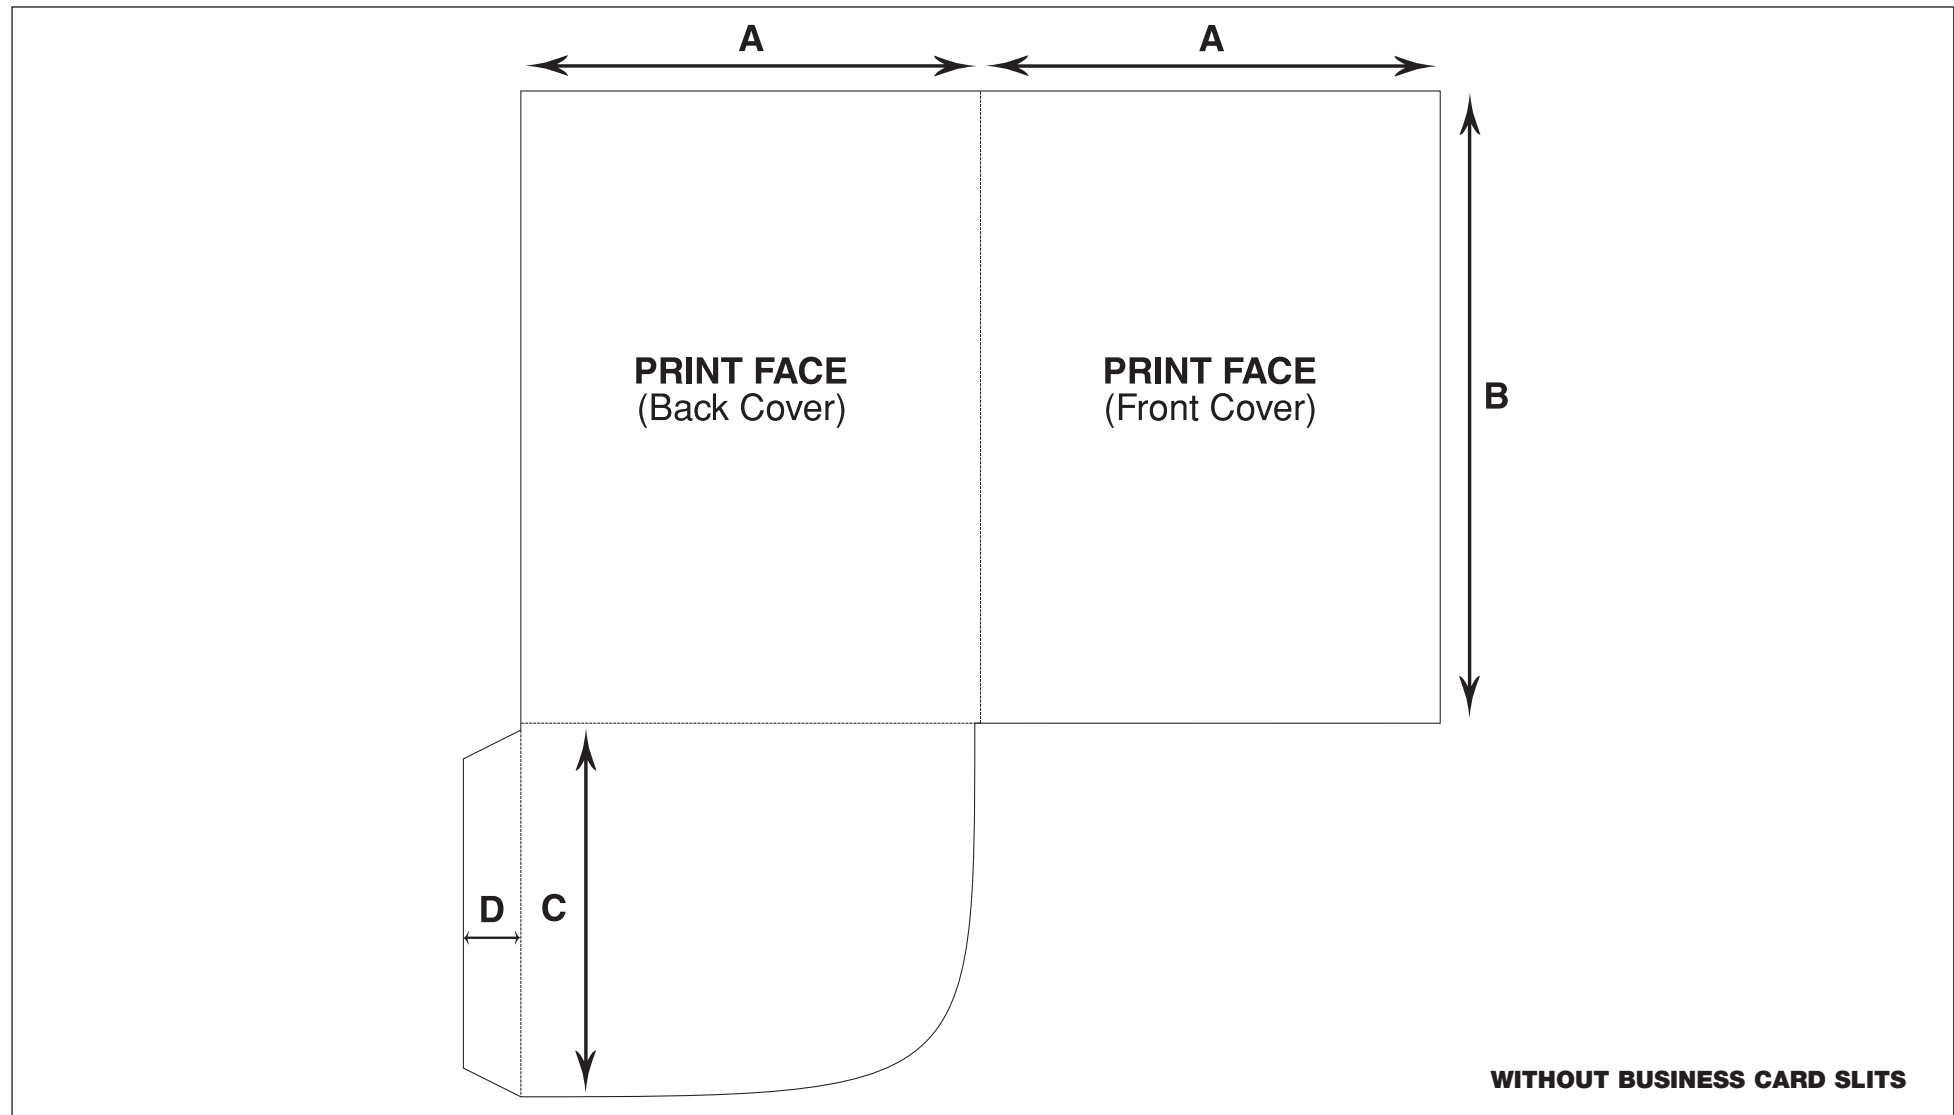

OVERALL HEIGHT: 312mm OVERALL WIDTH: 380mm
FINISHED HEIGHT: 220mm FINISHED WIDTH: 180mm
With Business Card Slits

A: 180mm B: 220mm C: 92mm D: 20mm

24

P I C T O N

thousands of impressions made daily!

**PLEASE QUOTE THIS REFERENCE WHEN
REQUESTING AN ESTIMATE**