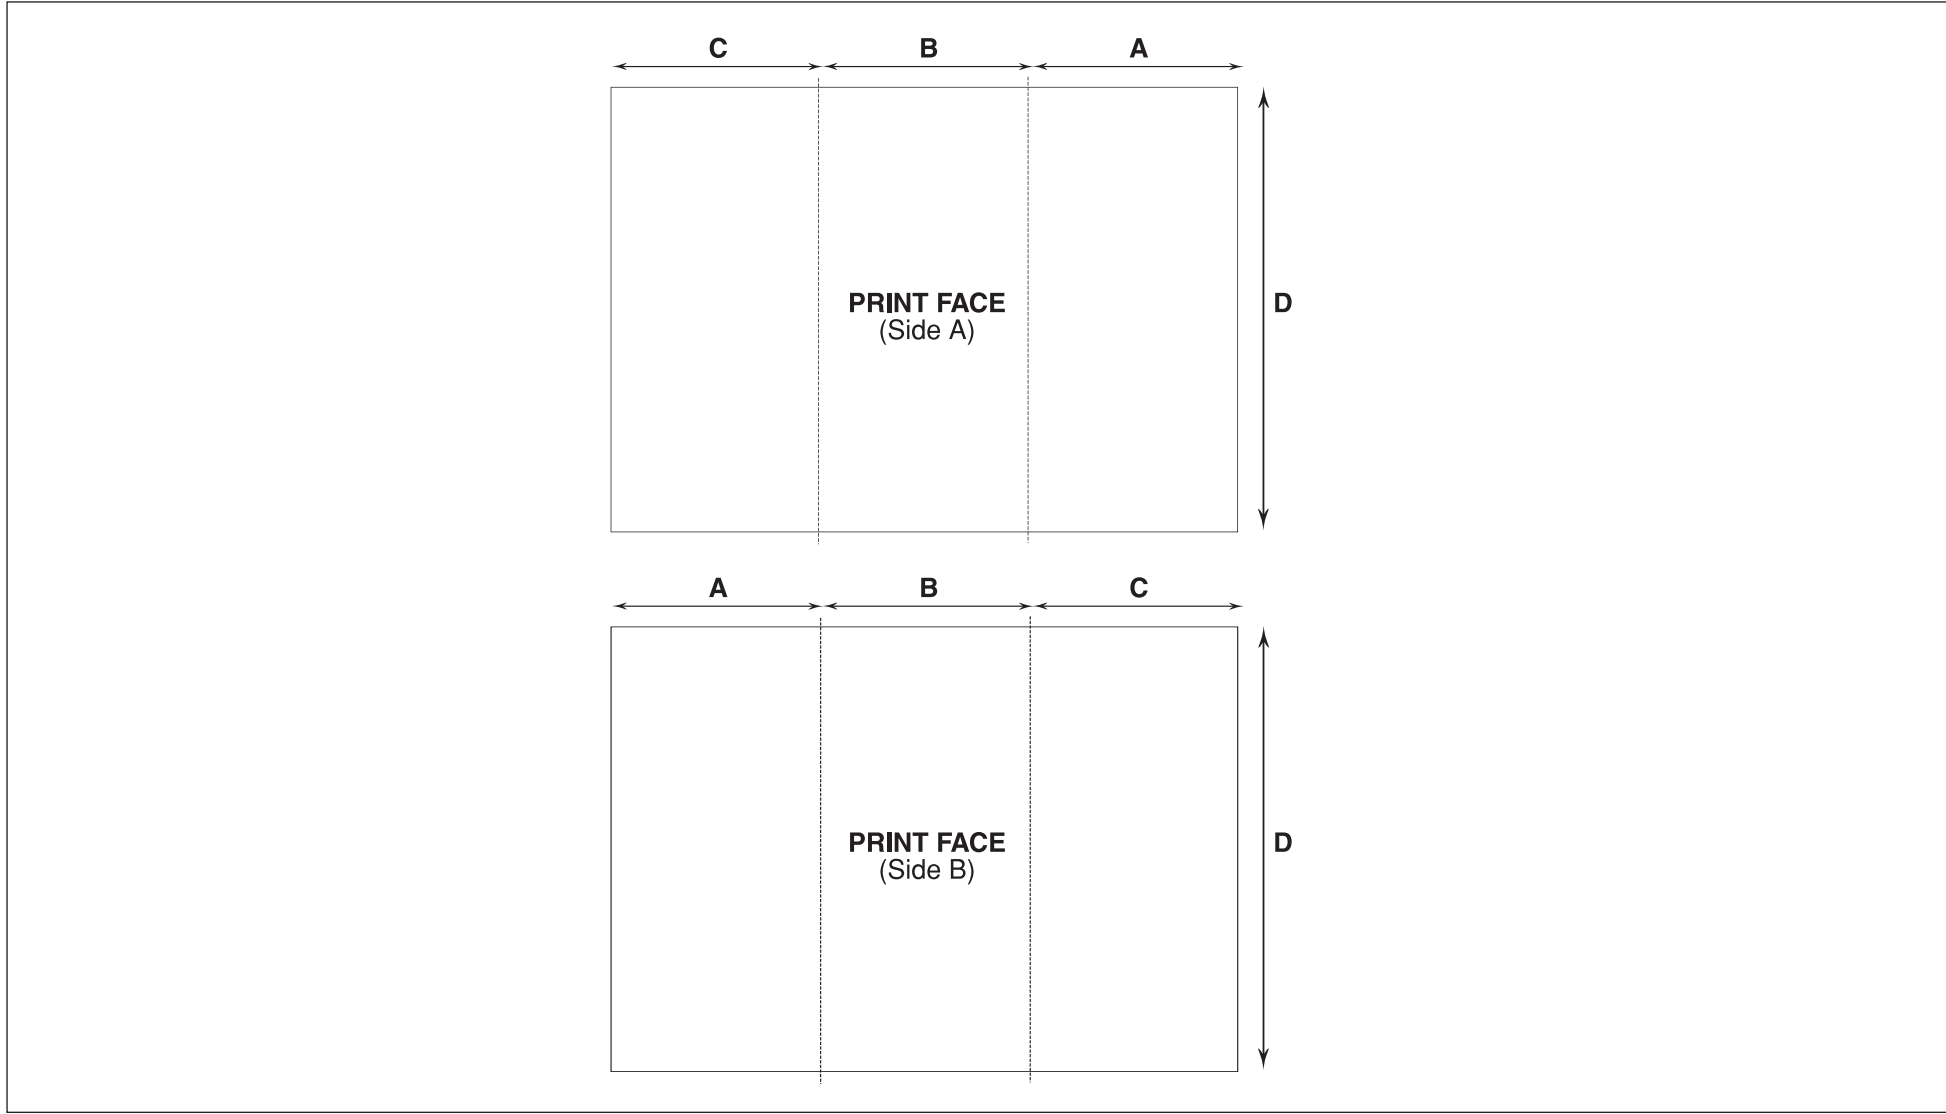

P I C T O N
thousands of impressions made daily!

**PLEASE QUOTE THIS REFERENCE WHEN
REQUESTING AN ESTIMATE**

REF No. 6DLR

(See Website www.pictonpress.com.au)

PICTON PRESS BROCHURE TEMPLATES
6PP DL- ROLL FOLD

FLAT SIZE: 210mm x 296mm
FOLDED SIZE: 210mm x 99mm

A: 99mm   B: 99mm   C: 98mm   D: 210mm