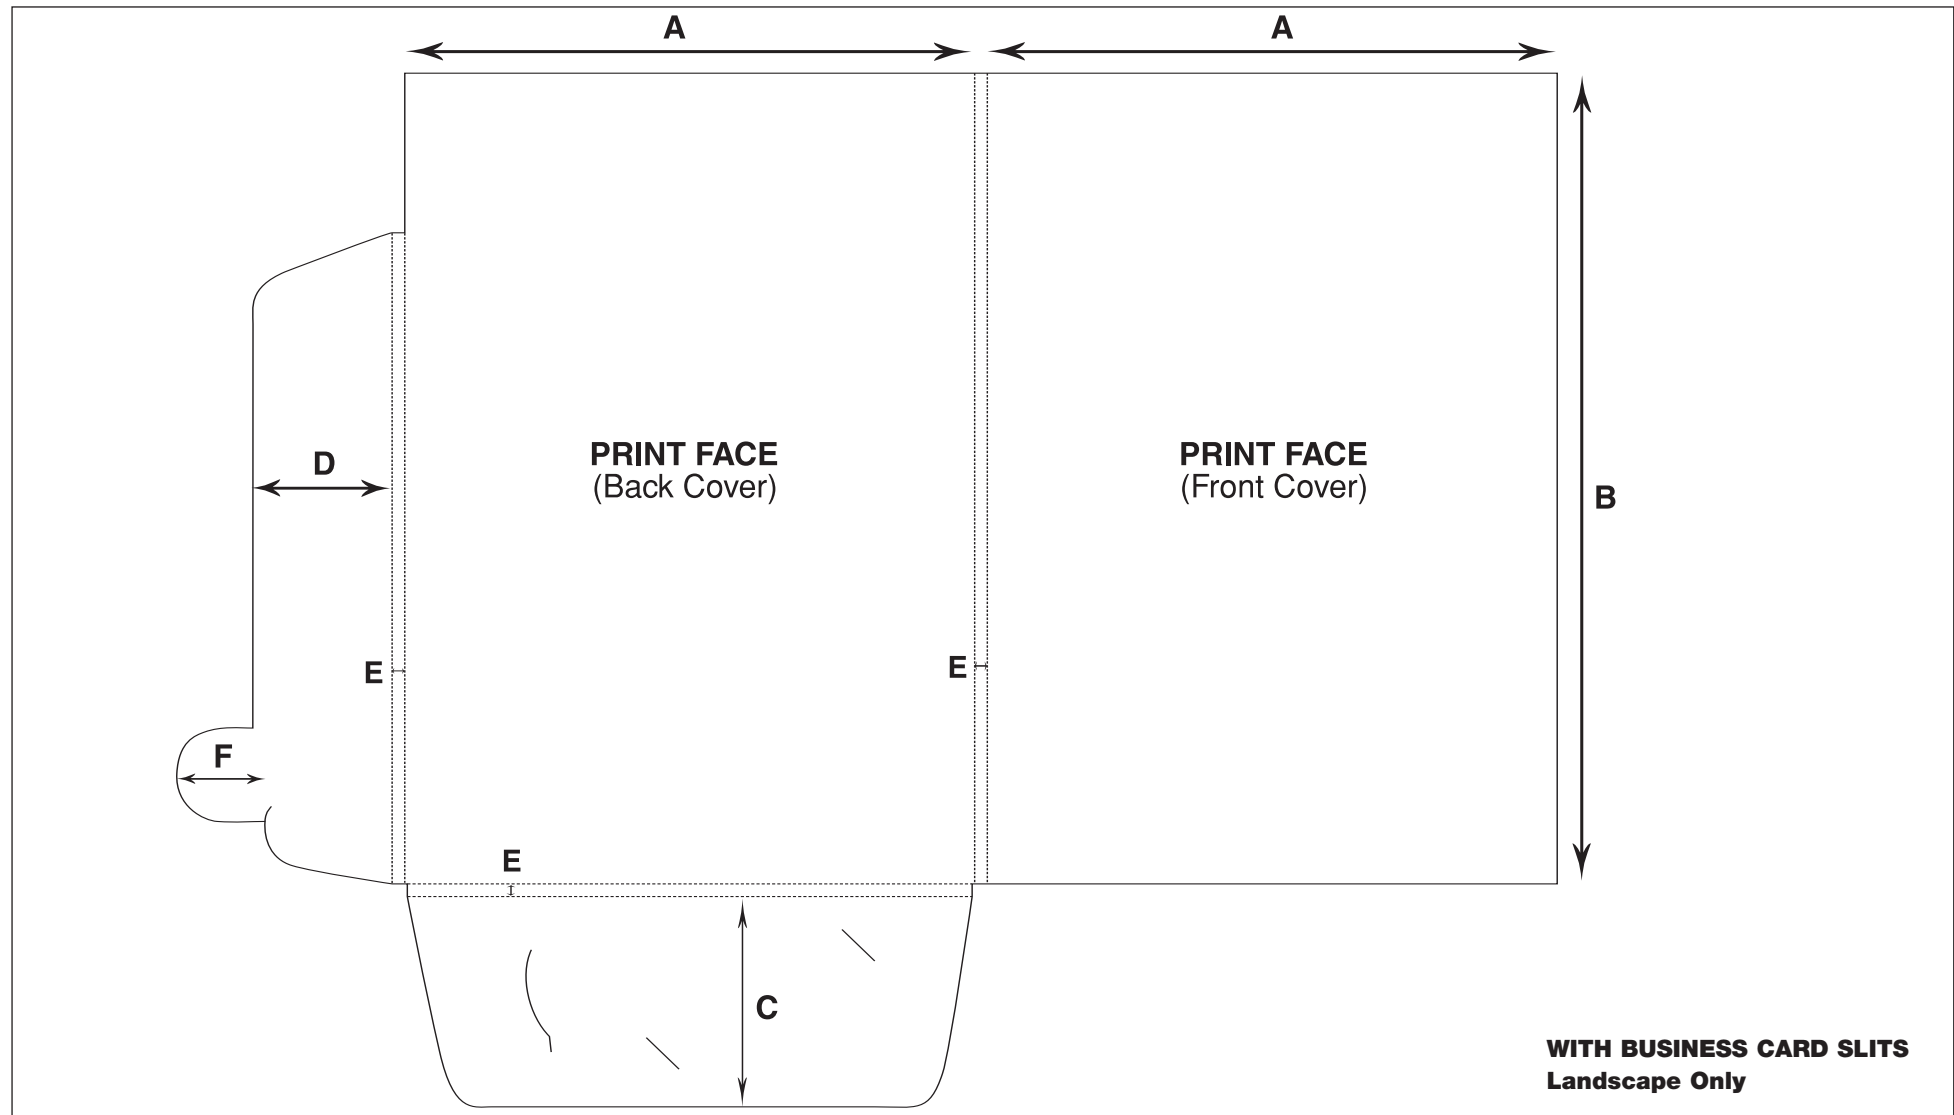

OVERALL HEIGHT: 374mm OVERALL WIDTH: 510mm
FINISHED HEIGHT: 304mm FINISHED WIDTH: 220mm
Without Business Card Slits

A: 220mm B: 304mm C: 70mm
D: 70mm E: 40mm F: 38mm

P I C T O N

thousands of impressions made daily!

**PICTON PRESS PRESENTATION FOLDER 2A
SINGLE SCORE RANGE - INTERLOCK**

OVERALL HEIGHT: 385mm OVERALL WIDTH: 525mm
FINISHED HEIGHT: 310mm FINISHED WIDTH: 215mm
Without Business Card Slits

A: 215mm B: 310mm C: 75mm D: 70mm E: 37mm

**PICTON PRESS PRESENTATION FOLDER 10B
GUSSET RANGE SINGLE POCKET - INTERLOCK**

OVERALL HEIGHT: 427mm OVERALL WIDTH: 522mm
FINISHED HEIGHT: 310mm FINISHED WIDTH: 220mm
With Business Card Slits

A: 220mm B: 310mm C: 107mm
D: 62mm E: 10mm F: 34mm

OVERALL HEIGHT: 408mm OVERALL WIDTH: 545mm
FINISHED HEIGHT: 320mm FINISHED WIDTH: 225mm
Without Business Card Slits

A: 225mm B: 320mm C: 83mm
D: 55mm E: 5mm F: 35mm

P I C T O N
 thousands of impressions made daily!