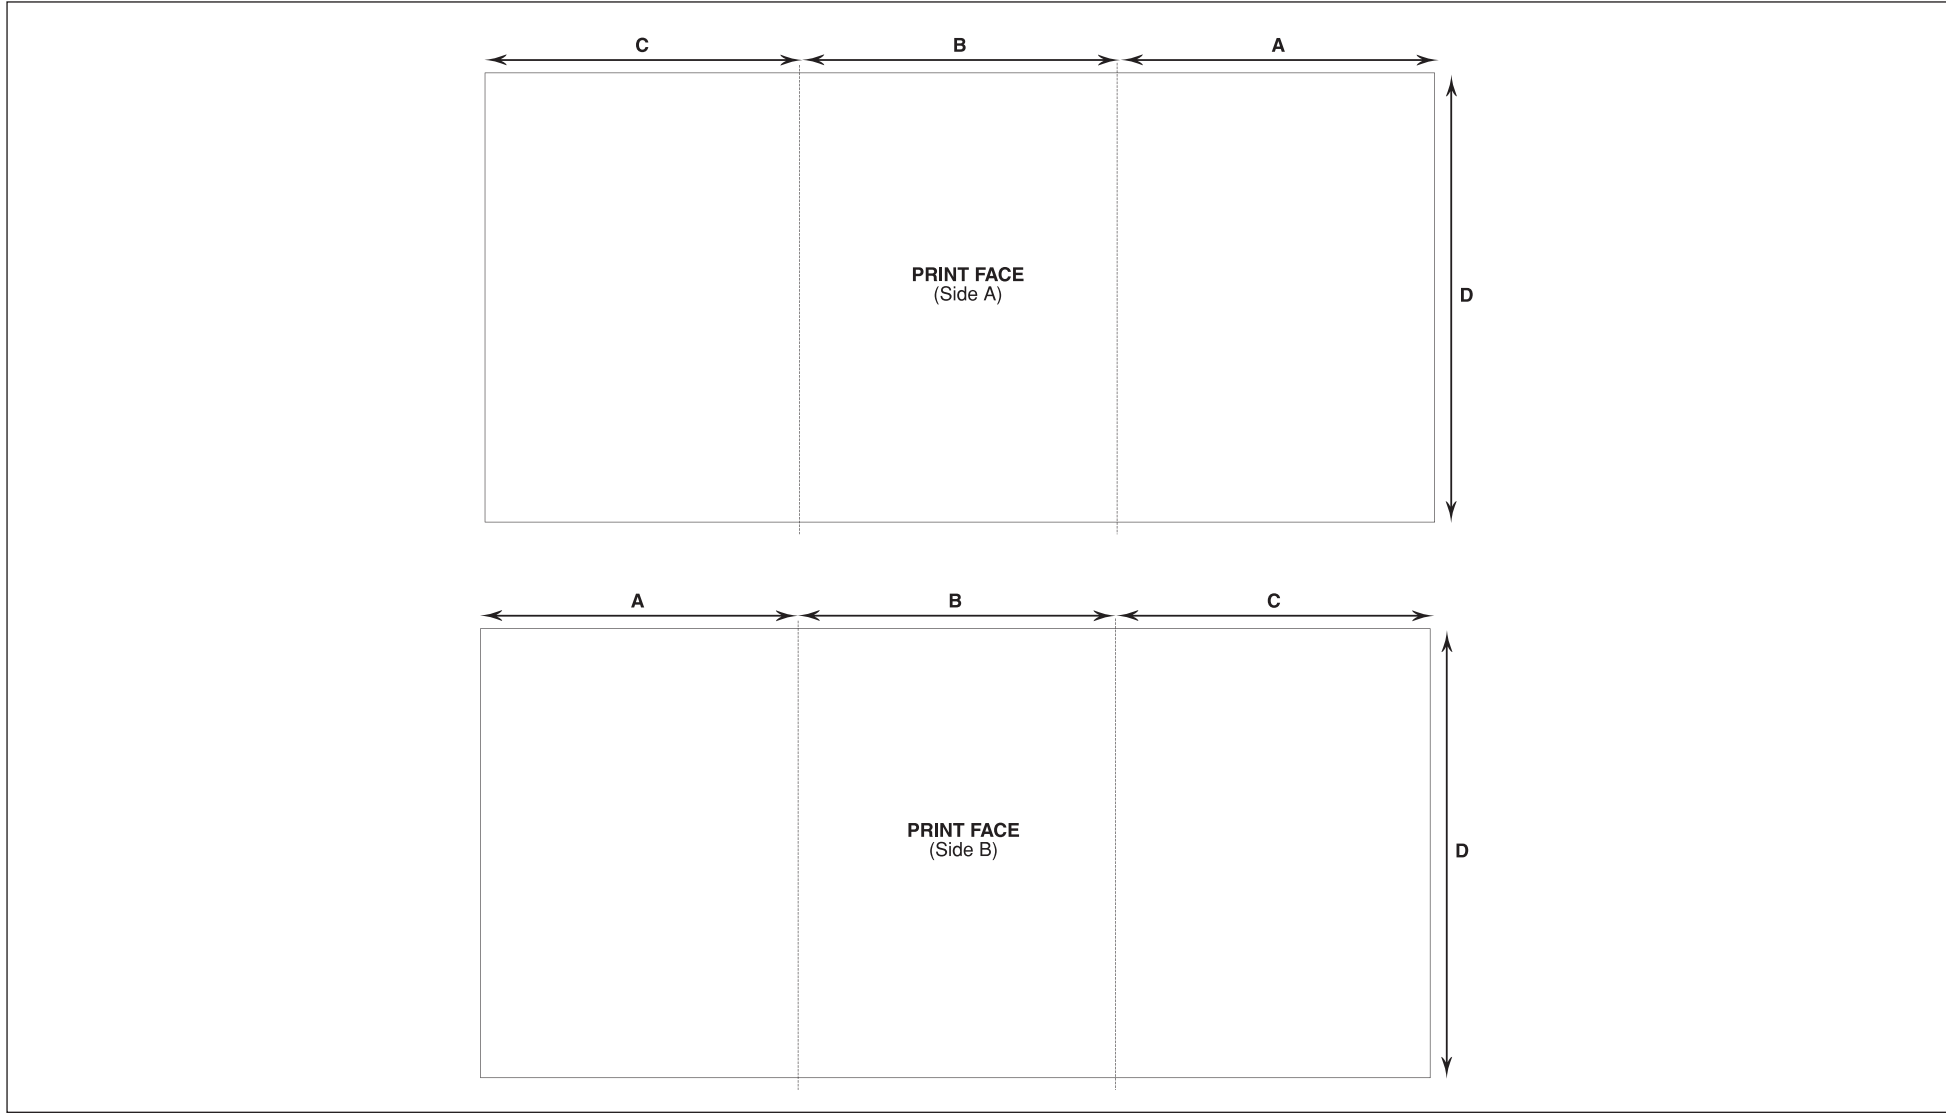

P I C T O N
thousands of impressions made daily!

**PLEASE QUOTE THIS REFERENCE WHEN
REQUESTING AN ESTIMATE**

REF No. 6A4R

(See Website www.pictonpress.com.au)

PICTON PRESS BROCHURE TEMPLATES
6PP A4 - ROLL FOLD
FLAT SIZE: 297mm x 628mm
FOLDED SIZE: 297mm x 210mm
A: 210mm   B: 210mm   C: 208mm   D: 297mm