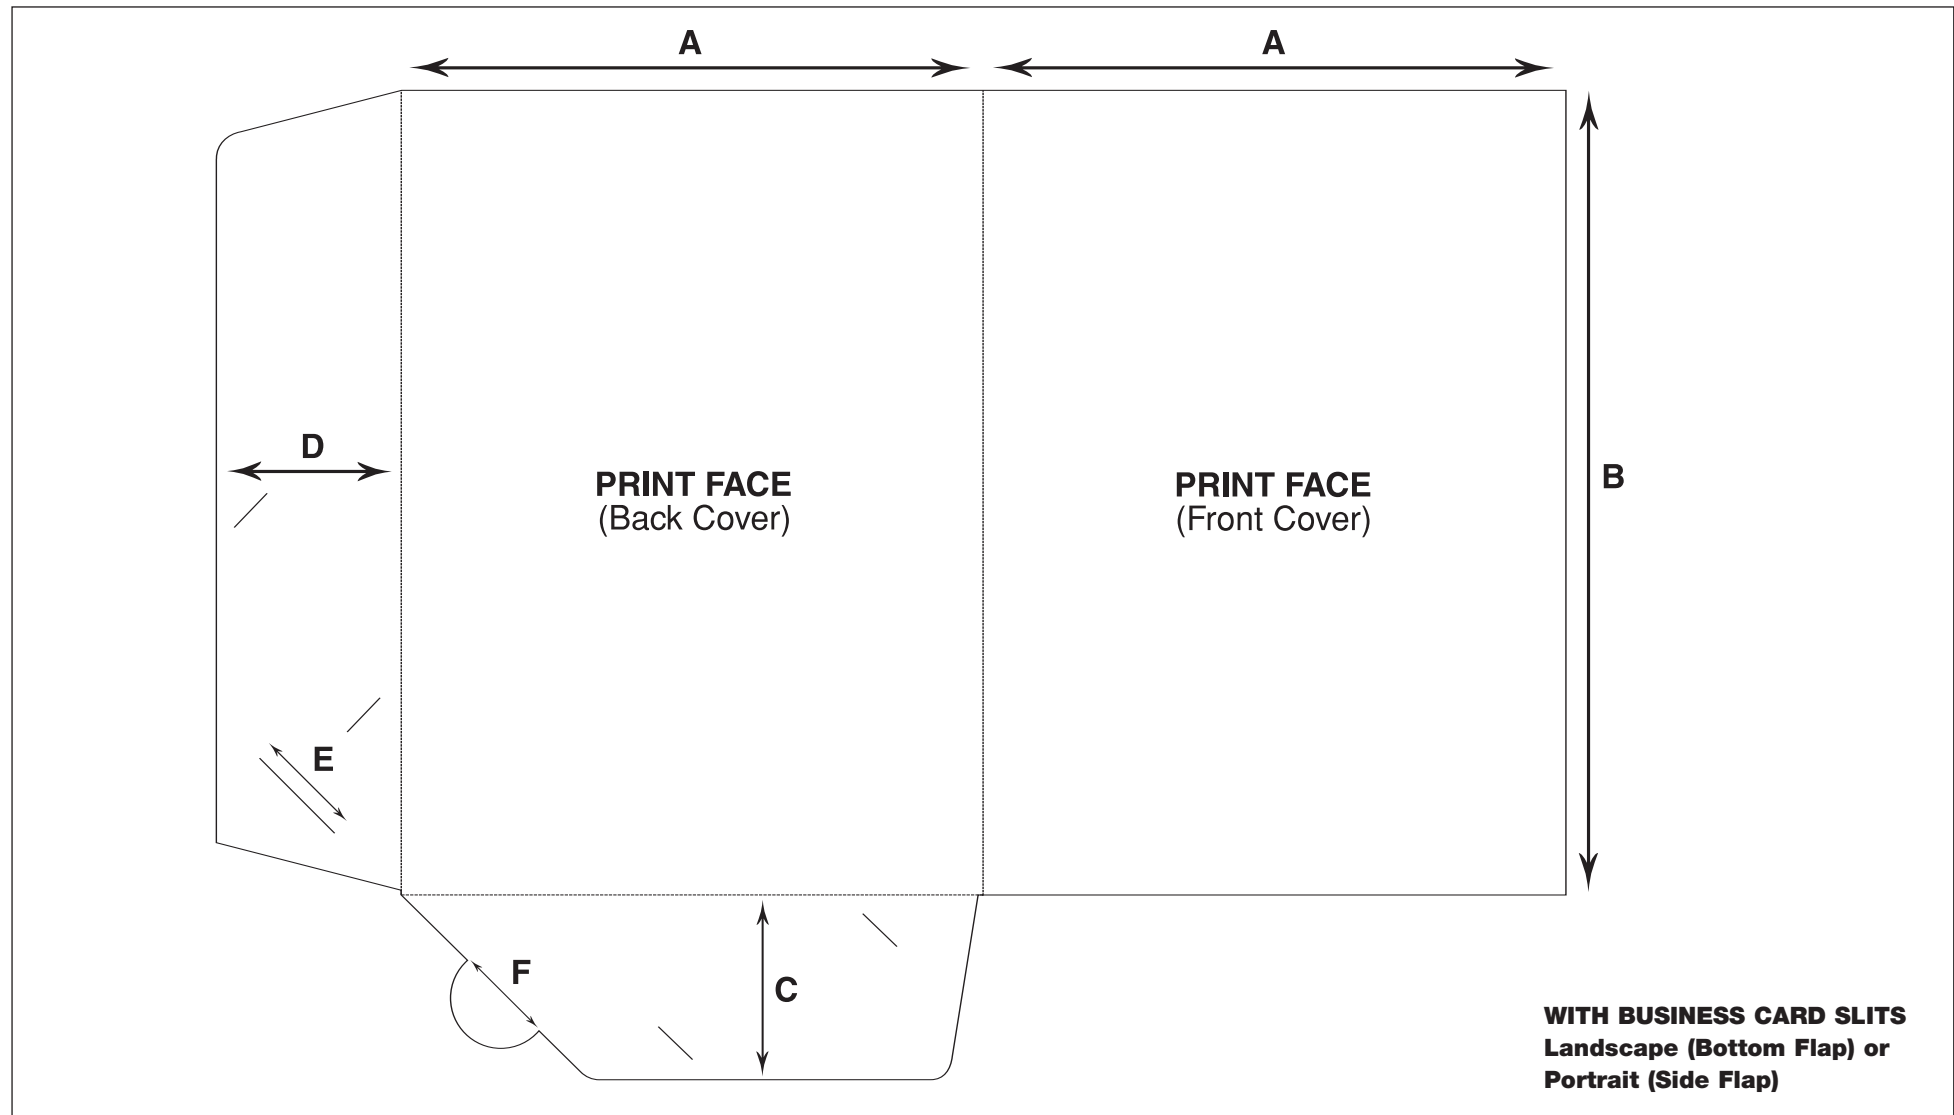

OVERALL HEIGHT: 374mm OVERALL WIDTH: 510mm
FINISHED HEIGHT: 304mm FINISHED WIDTH: 220mm
Without Business Card Slits

A: 220mm B: 304mm C: 70mm
D: 70mm E: 40mm F: 38mm

P I C T O N

thousands of impressions made daily!

**PICTON PRESS PRESENTATION FOLDER 2A
SINGLE SCORE RANGE - INTERLOCK**

OVERALL HEIGHT: 385mm OVERALL WIDTH: 525mm
FINISHED HEIGHT: 310mm FINISHED WIDTH: 215mm
Without Business Card Slits

A: 215mm B: 310mm C: 75mm D: 70mm E: 37mm

OVERALL HEIGHT: 385mm OVERALL WIDTH: 525mm
FINISHED HEIGHT: 310mm FINISHED WIDTH: 215mm
With Business Card Slits

A: 215mm B: 310mm C: 75mm D: 70mm E: 37mm

8

P I C T O N

thousands of impressions made daily!

OVERALL HEIGHT: 385mm OVERALL WIDTH: 516mm
FINISHED HEIGHT: 305mm FINISHED WIDTH: 218mm
With Business Card Slits

A: 218mm B: 305mm C: 80mm D: 80mm

10

P I C T O N

thousands of impressions made daily!

**PLEASE QUOTE THIS REFERENCE WHEN
REQUESTING AN ESTIMATE**