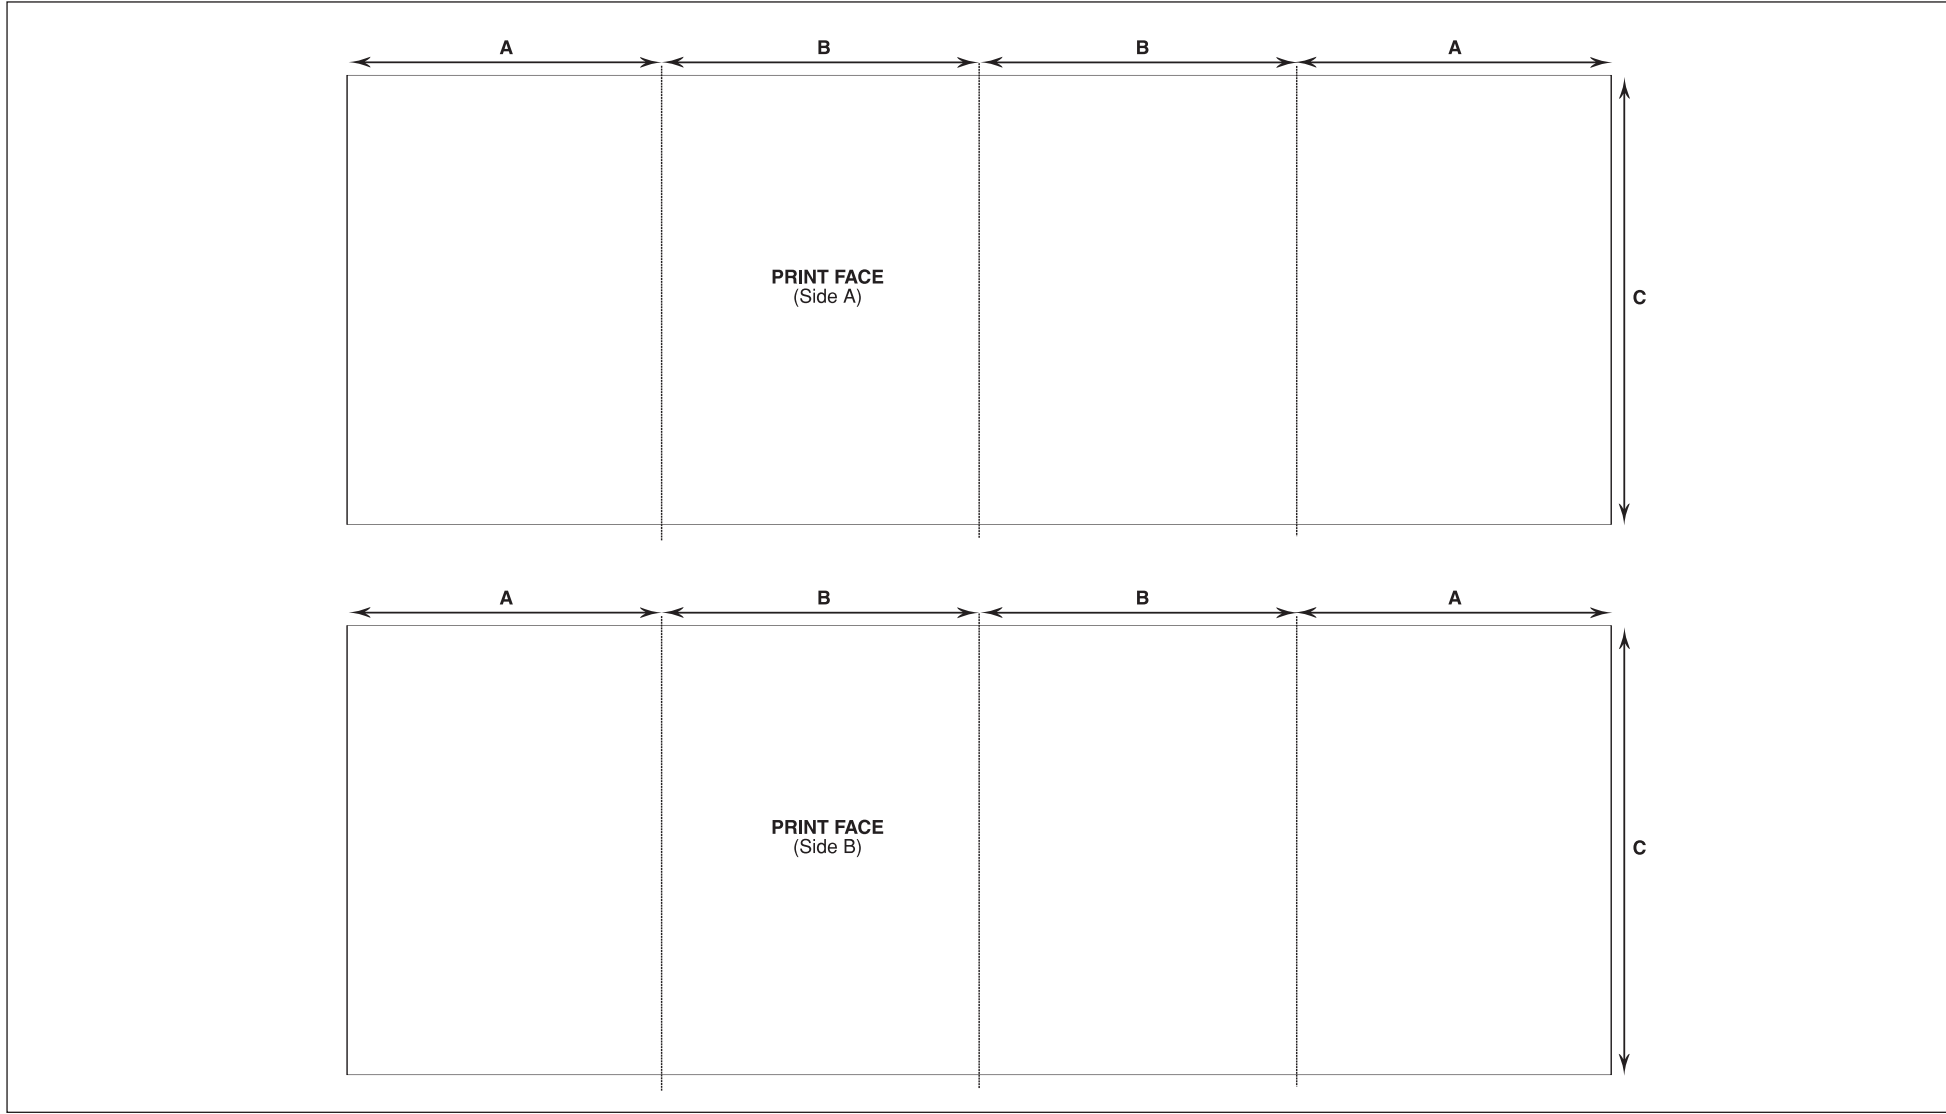

FLAT SIZE: 297mm x 835mm
FOLDED SIZE: 297mm x 210mm

A: 210mm B: 210mm C: 209mm D: 208mm E: 297mm

P I C T O N
 thousands of impressions made daily!

**PLEASE QUOTE THIS REFERENCE WHEN
 REQUESTING AN ESTIMATE**