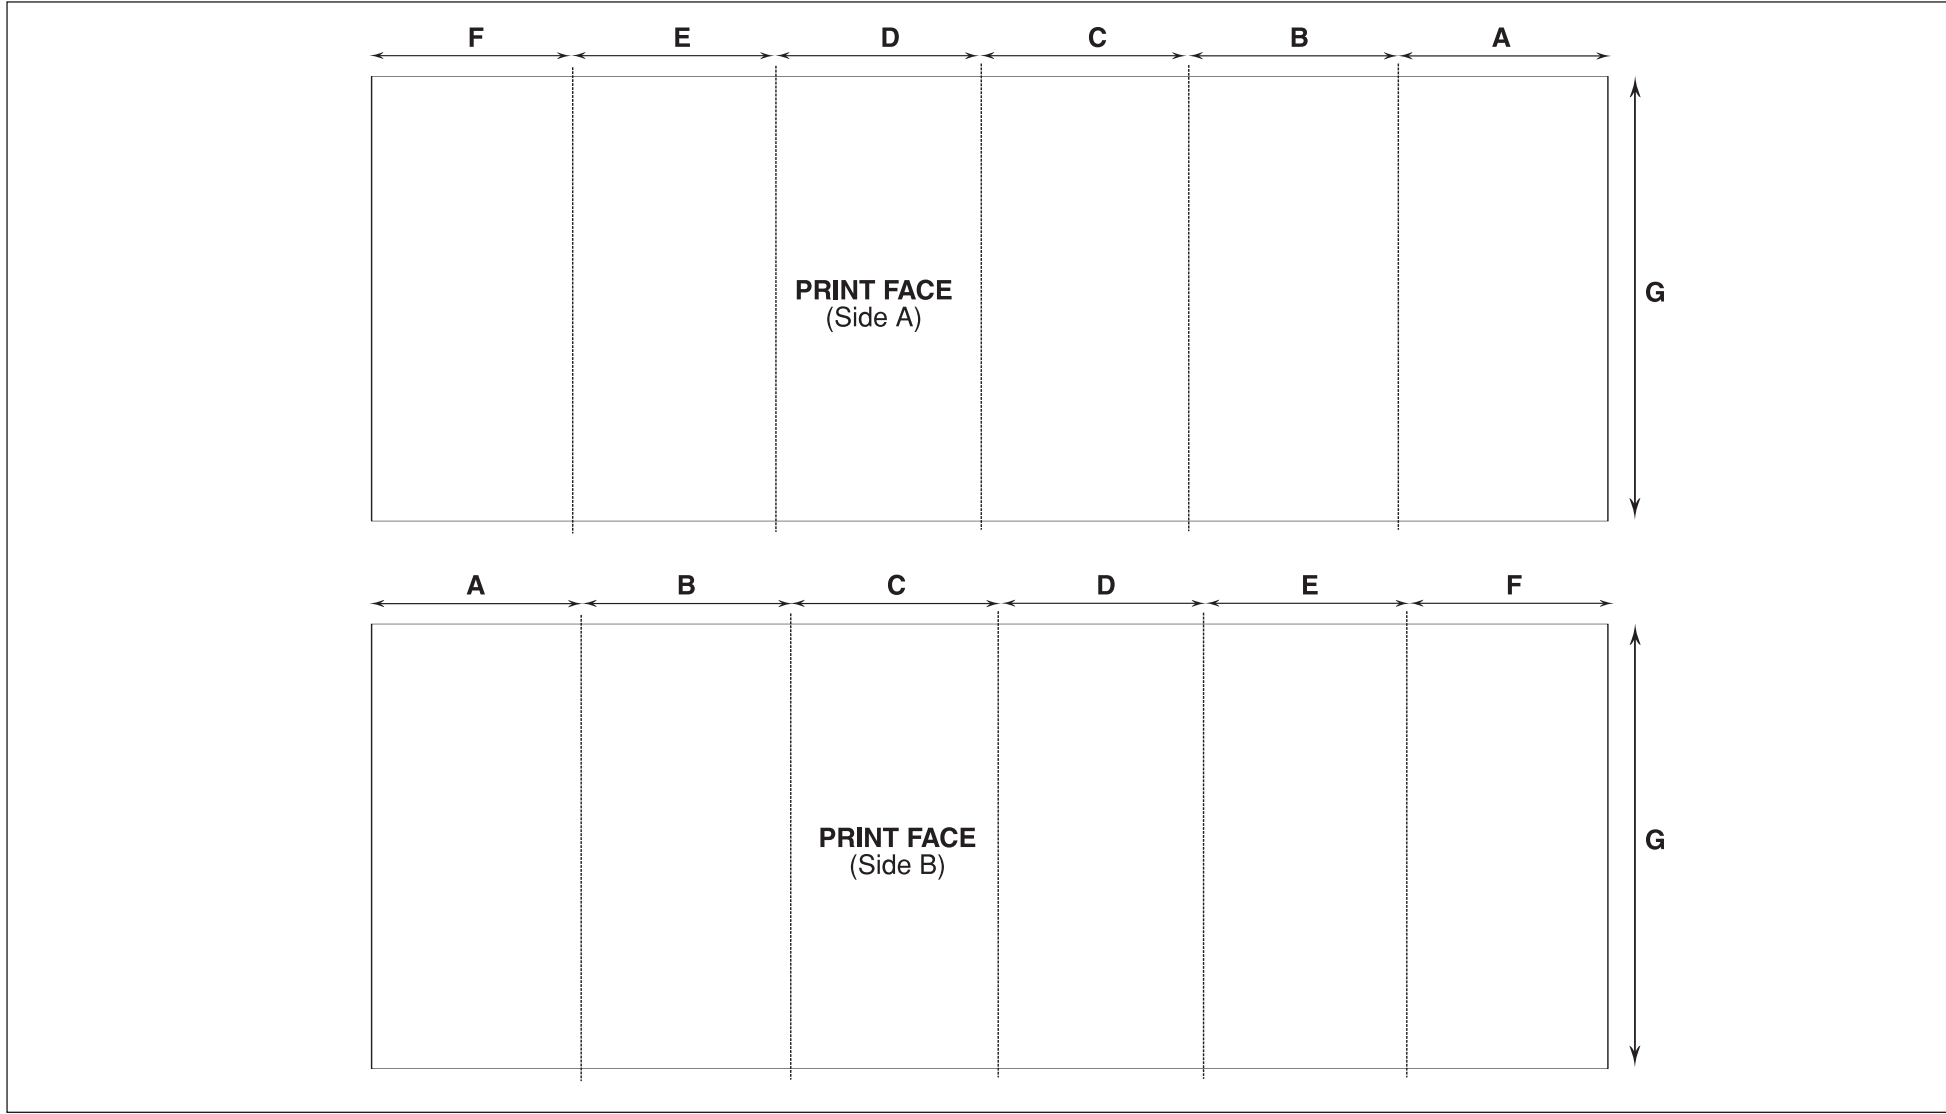

FLAT SIZE: 210mm x 489mm
FOLDED SIZE: 210mm x 99mm

A: 99mm	B: 99mm	C: 98mm
D: 97mm	E: 96mm	F: 210mm

P I C T O N
 thousands of impressions made daily!

**PLEASE QUOTE THIS REFERENCE WHEN
 REQUESTING AN ESTIMATE**