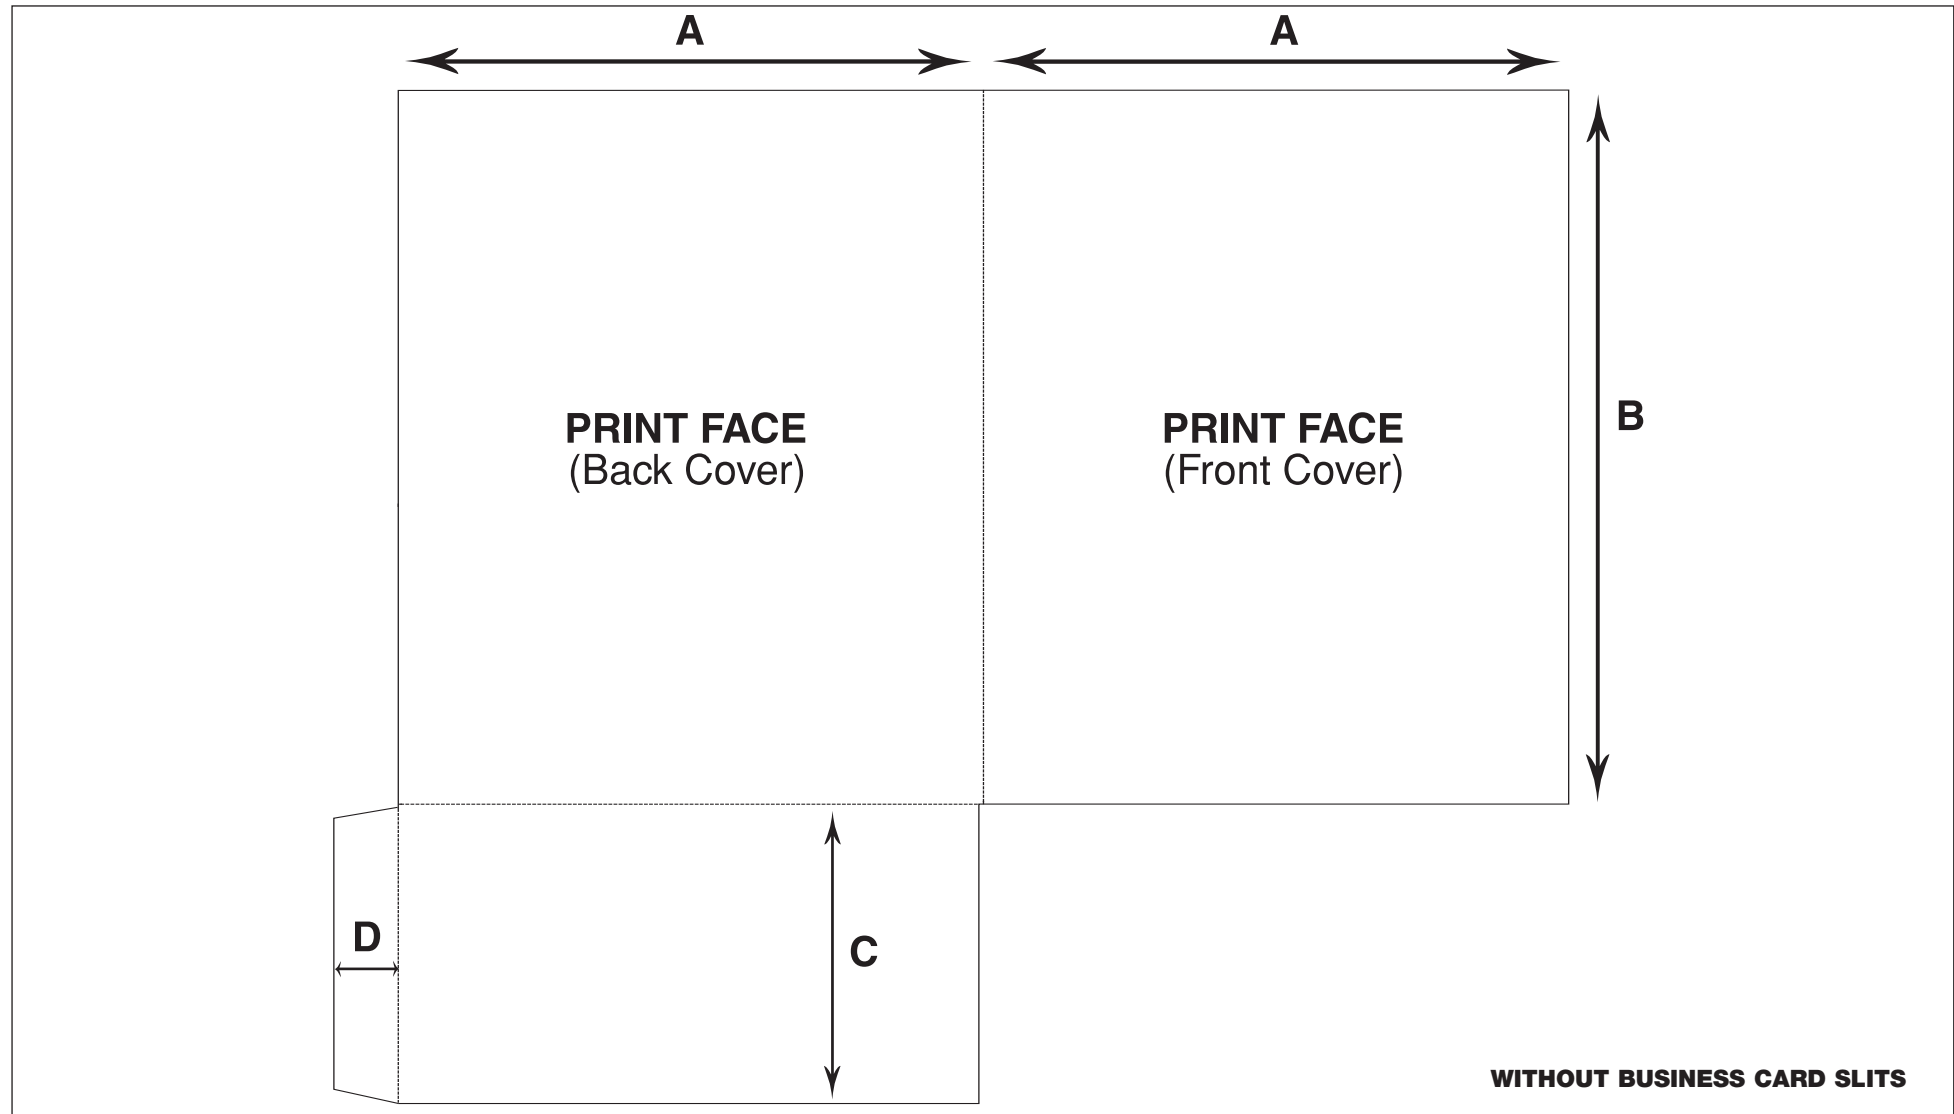

22

P I C T O N

thousands of impressions made daily!

**PLEASE QUOTE THIS REFERENCE WHEN
REQUESTING AN ESTIMATE**

REF No. 31A

(See Website www.pictonpress.com.au)

**PICTON PRESS PRESENTATION FOLDER 31A
SUITABLE FOR A5 GLUE POCKET RANGE**

OVERALL HEIGHT: 312mm   OVERALL WIDTH: 380mm
FINISHED HEIGHT: 220mm   FINISHED WIDTH: 180mm
Without Business Card Slits

A: 180mm   B: 220mm   C: 92mm   D: 20mm