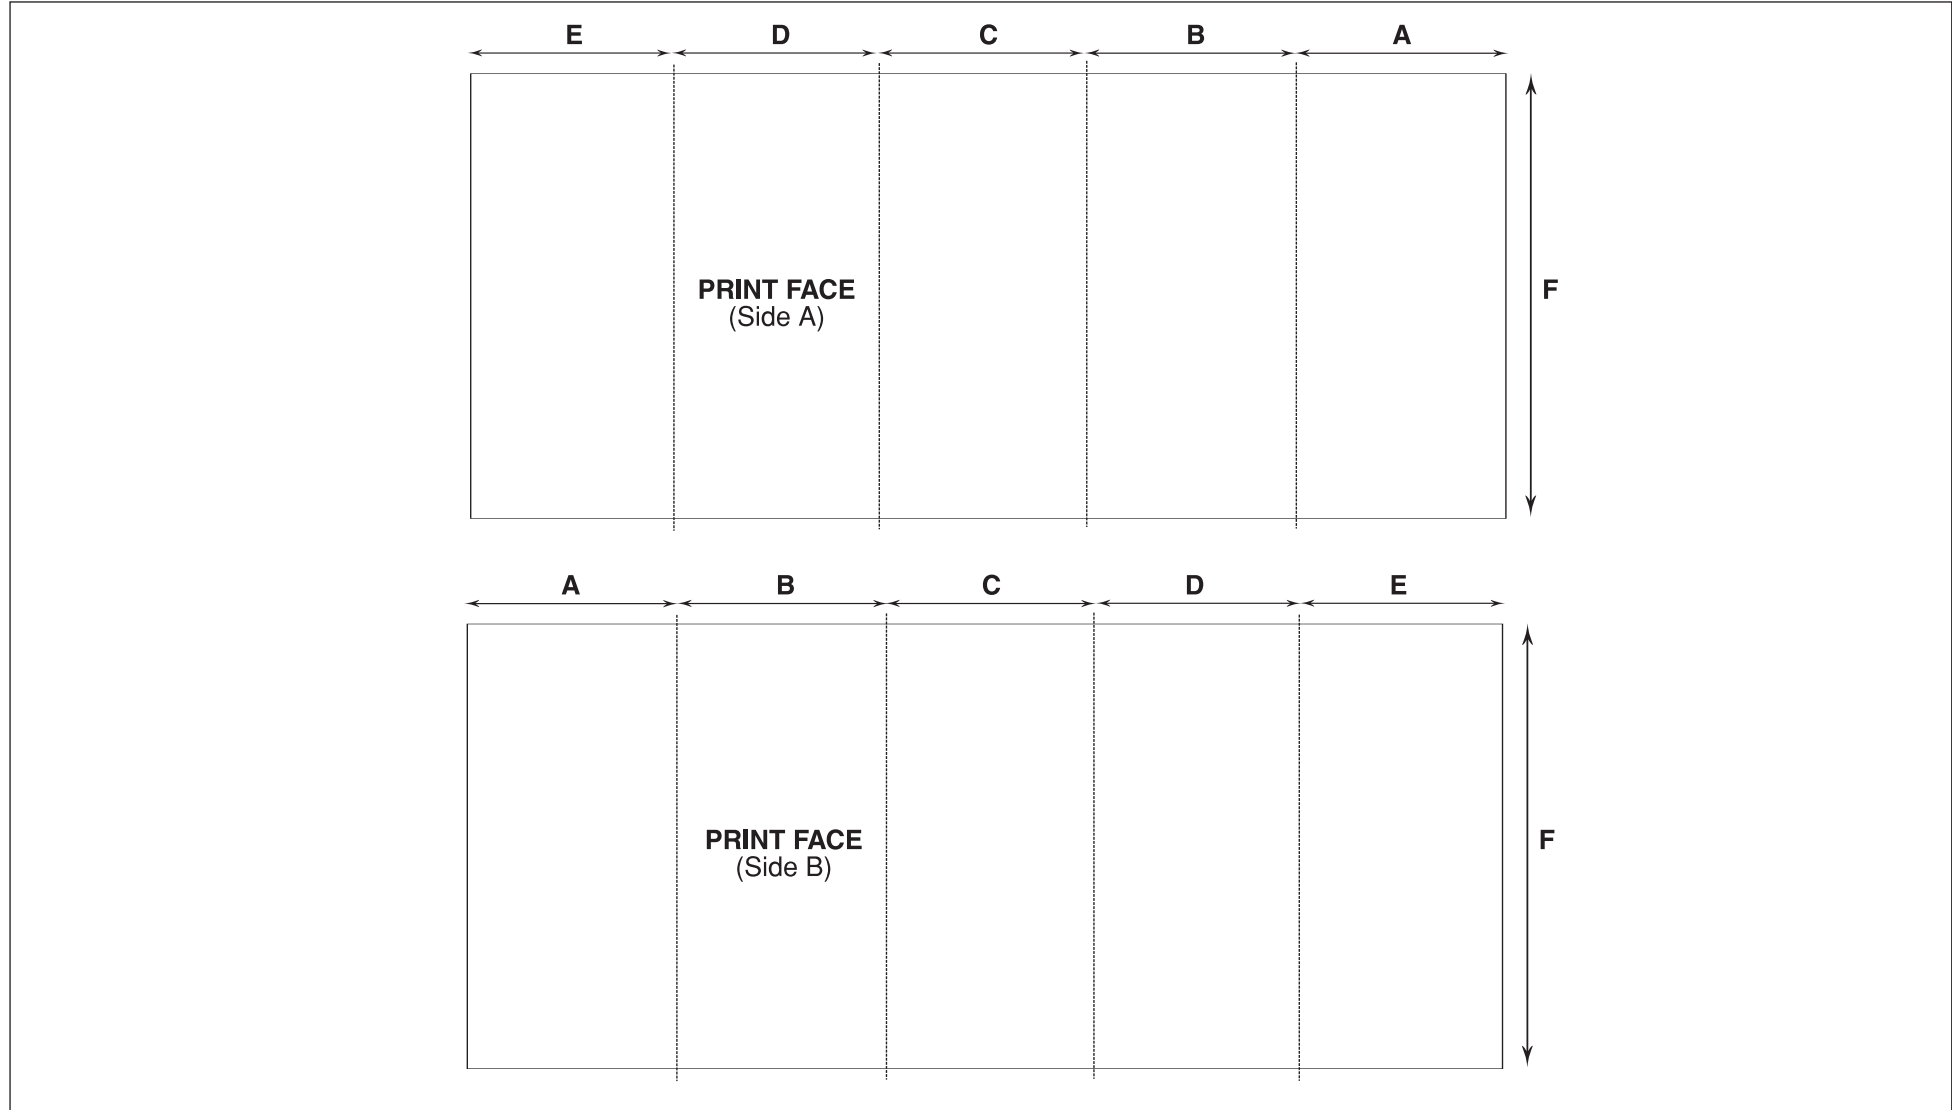

34

P I C T O N

thousands of impressions made daily!

PLEASE QUOTE THIS REFERENCE WHEN REQUESTING AN ESTIMATE

REF No. 10DLR

(See Website www.pictonpress.com.au)

**PICTON PRESS BROCHURE TEMPLATES
10PP DL- ROLL FOLD**

FLAT SIZE: 210mm x 489mm
FOLDED SIZE: 210mm x 99mm

A: 99mm	B: 99mm	C: 98mm
D: 97mm	E: 96mm	F: 210mm