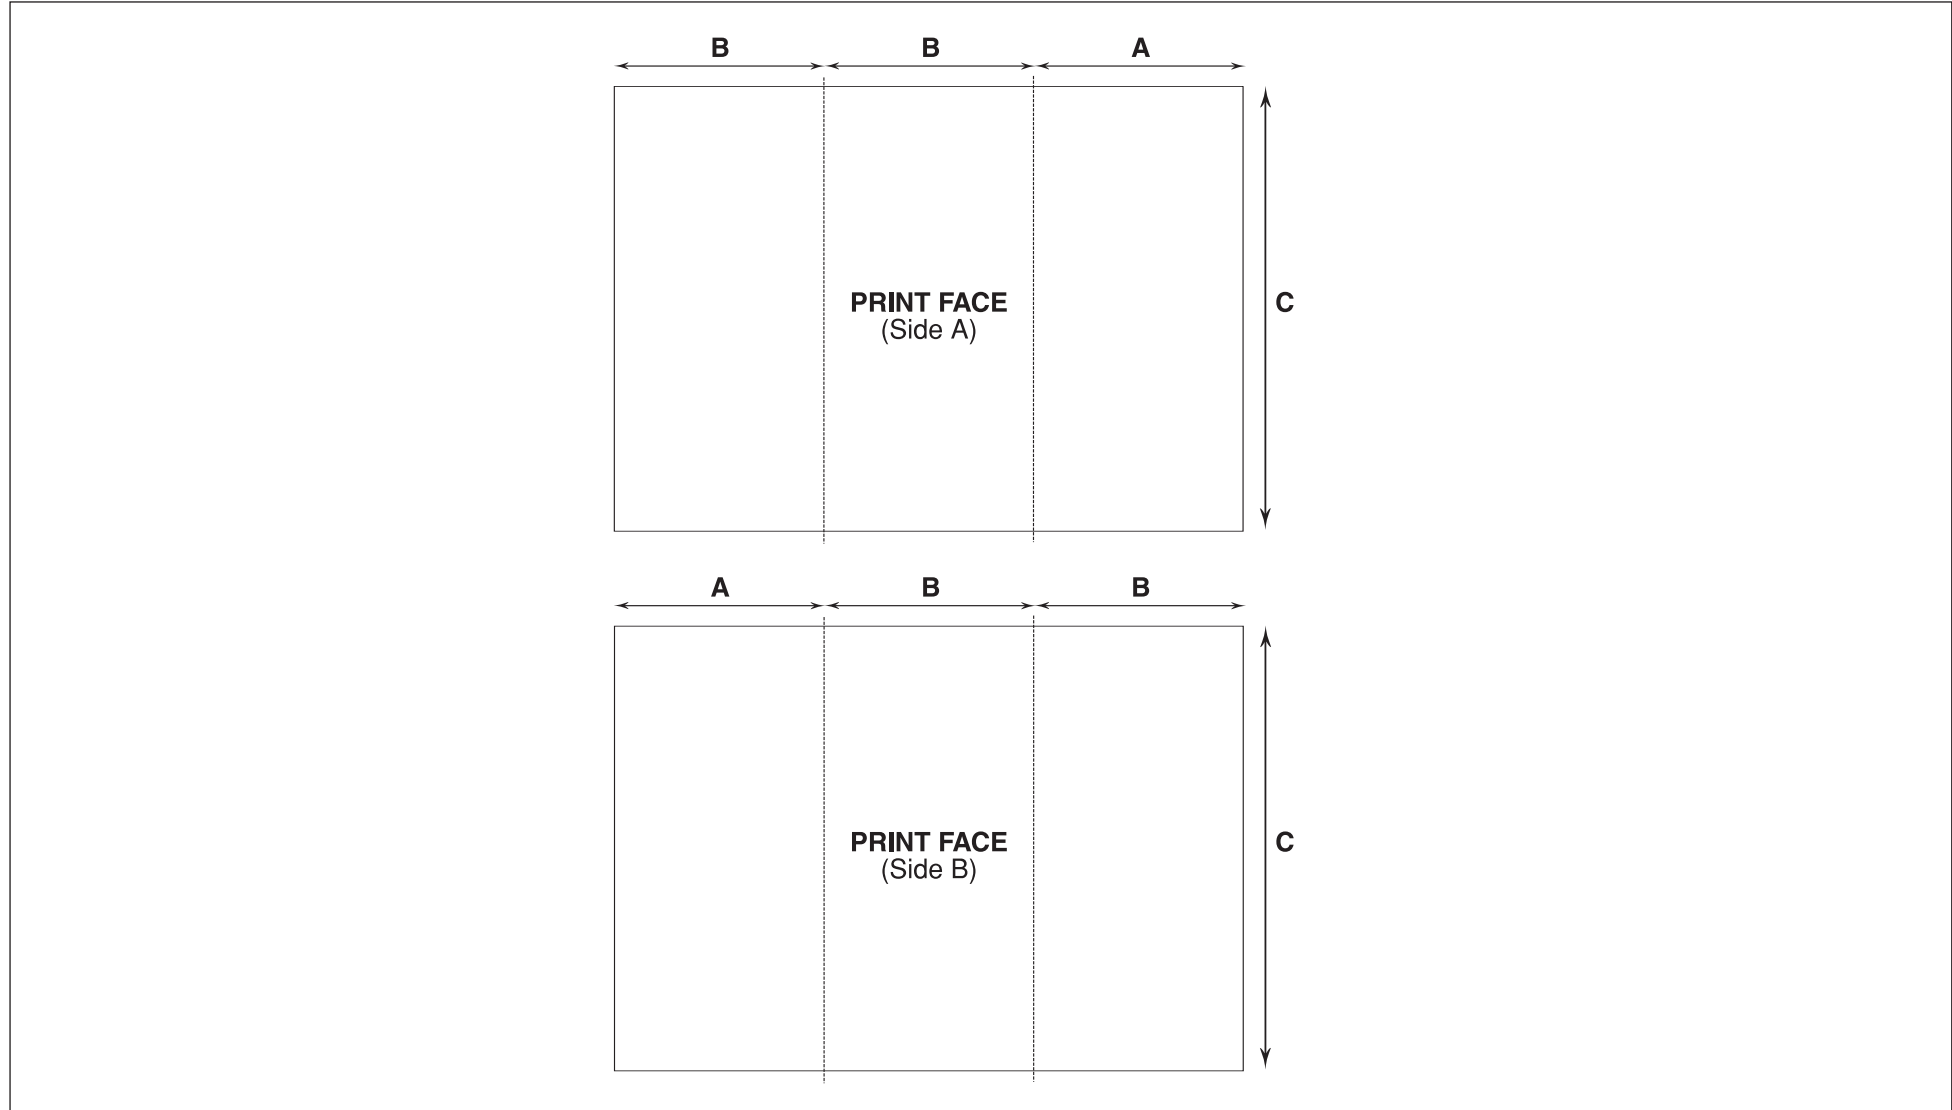

30

P I C T O N

thousands of impressions made daily!

**PLEASE QUOTE THIS REFERENCE WHEN
REQUESTING AN ESTIMATE**

REF No. 6DLC

(See Website www.pictonpress.com.au)

**PICTON PRESS BROCHURE TEMPLATES
6PP DL- CONCERTINA FOLD**

FLAT SIZE: 210mm x 297mm
FOLDED SIZE: 210mm x 99mm

A: 99mm   B: 99mm   C: 210mm