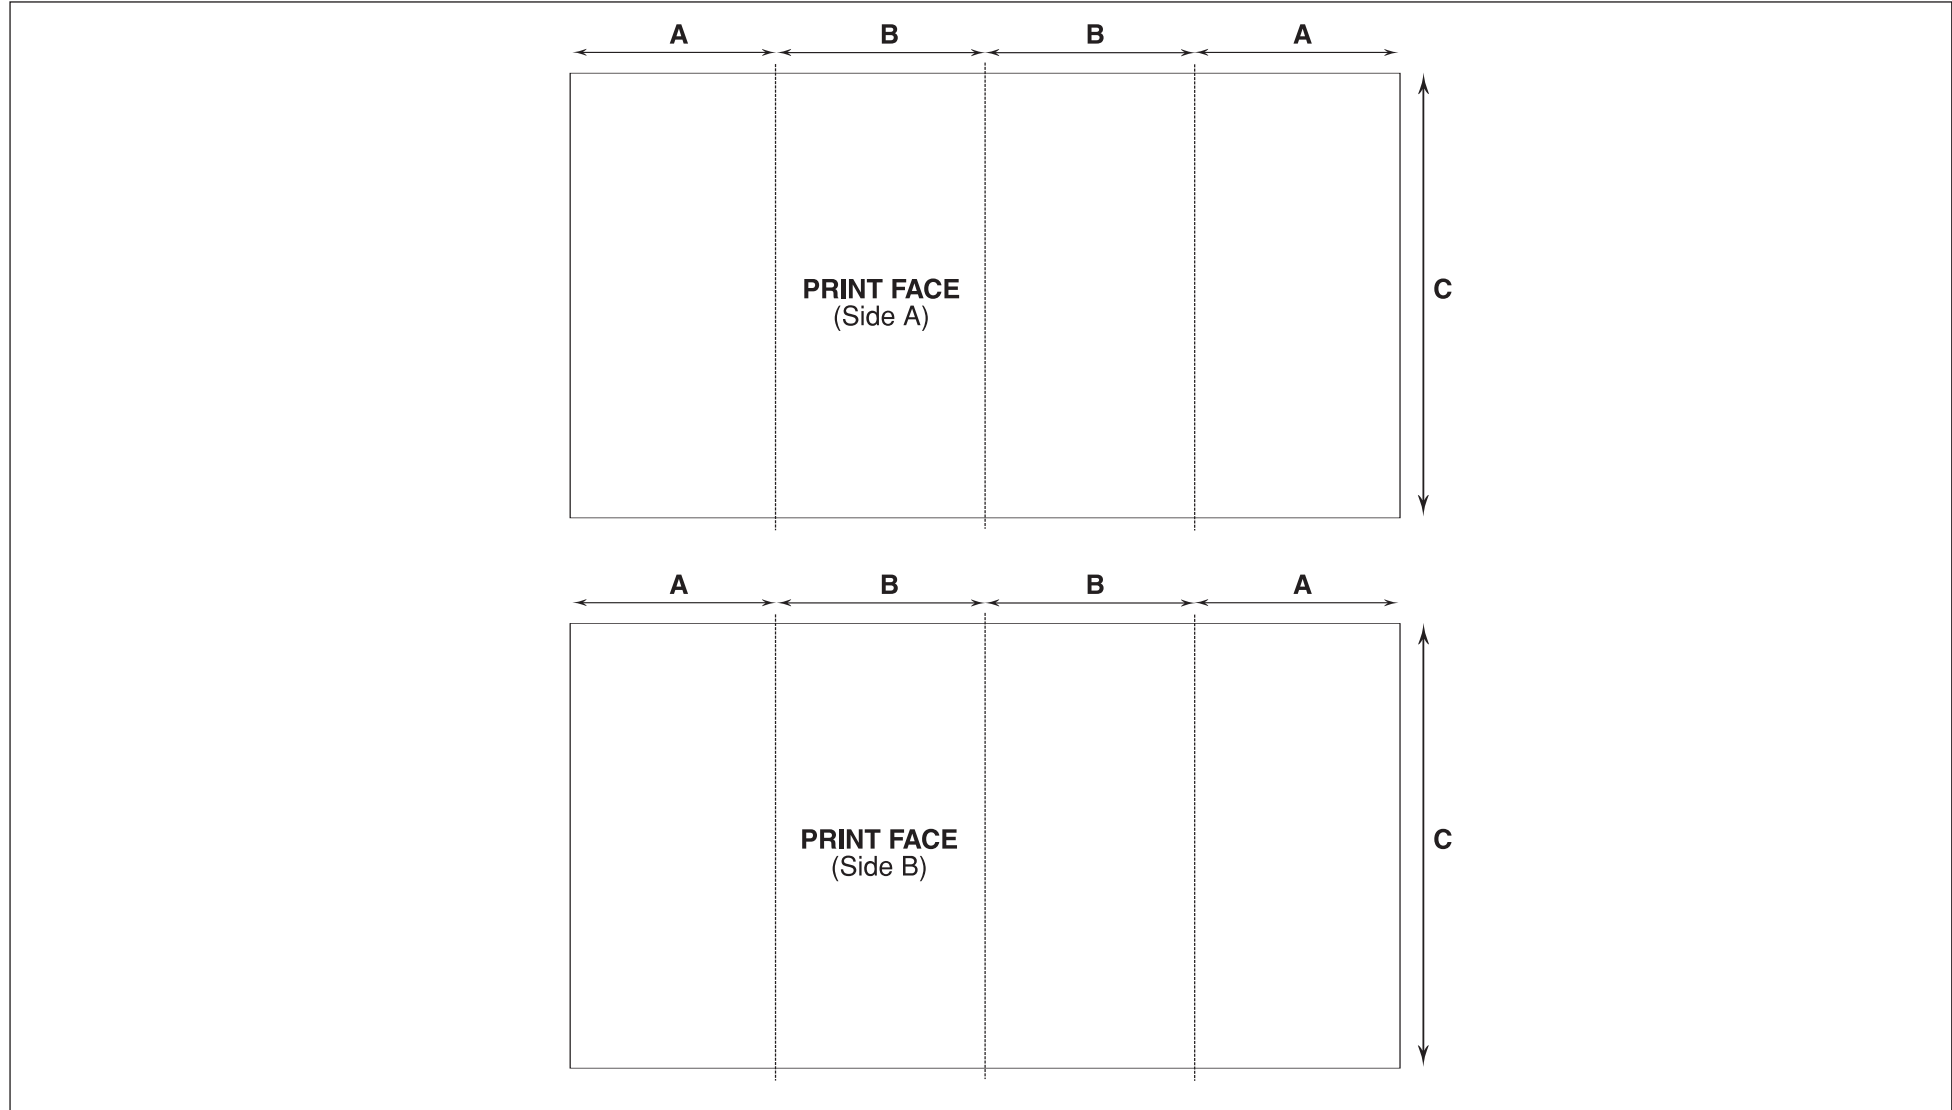

FLAT SIZE: 210mm x 296mm
 FOLDED SIZE: 210mm x 99mm

A: 99mm B: 99mm C: 98mm D: 210mm

P I C T O N

thousands of impressions made daily!

**PLEASE QUOTE THIS REFERENCE WHEN
REQUESTING AN ESTIMATE**

REF No. 8DLG

FLAT SIZE: 210mm x 489mm
FOLDED SIZE: 210mm x 99mm

A: 99mm	B: 99mm	C: 98mm
D: 97mm	E: 96mm	F: 210mm

P I C T O N
 thousands of impressions made daily!

**PLEASE QUOTE THIS REFERENCE WHEN
 REQUESTING AN ESTIMATE**