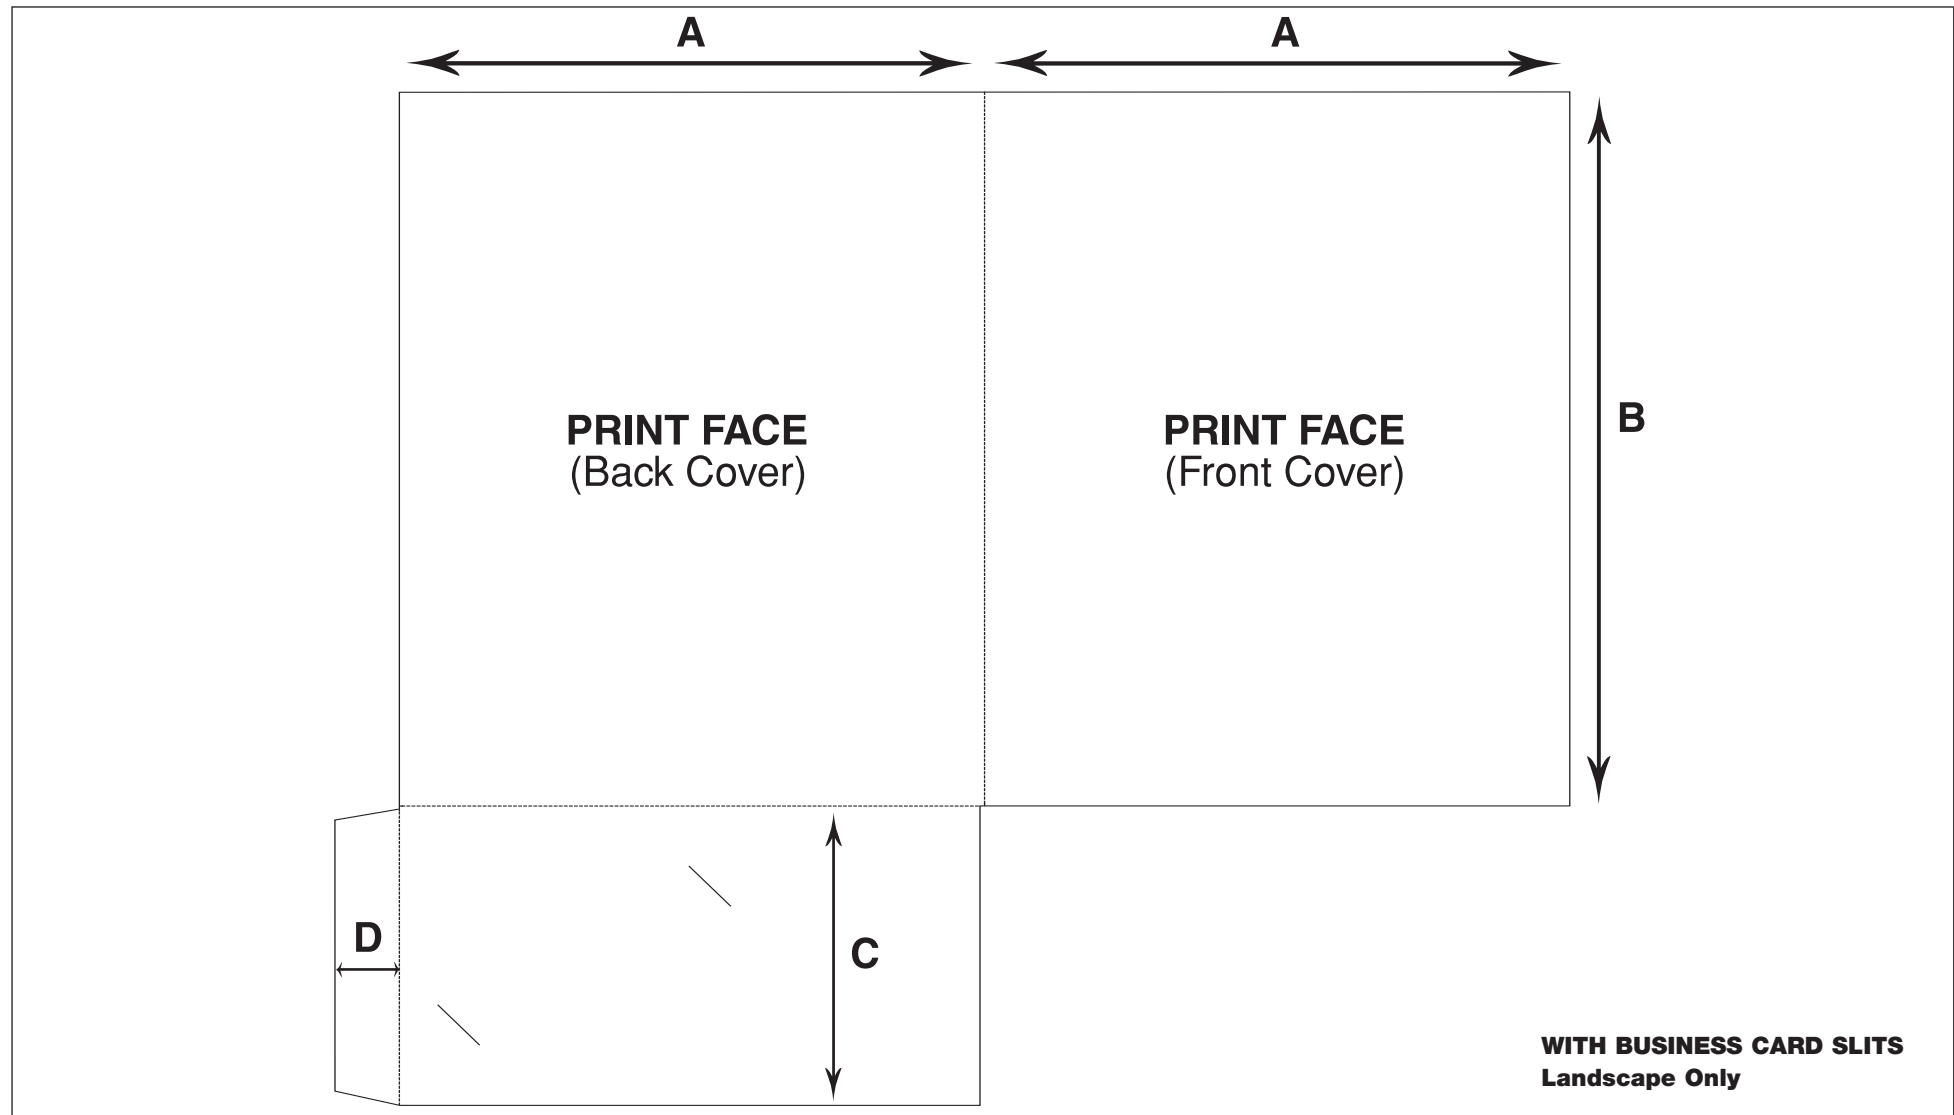

P I C T O N

thousands of impressions made daily!

**PLEASE QUOTE THIS REFERENCE WHEN
REQUESTING AN ESTIMATE**

REF No. 31B

(See Website www.pictonpress.com.au)

**PICTON PRESS PRESENTATION FOLDER 31B
SUITABLE FOR A5 GLUE POCKET RANGE**

OVERALL HEIGHT: 312mm   OVERALL WIDTH: 380mm
FINISHED HEIGHT: 220mm   FINISHED WIDTH: 180mm
With Business Card Slits

A: 180mm   B: 220mm   C: 92mm   D: 20mm