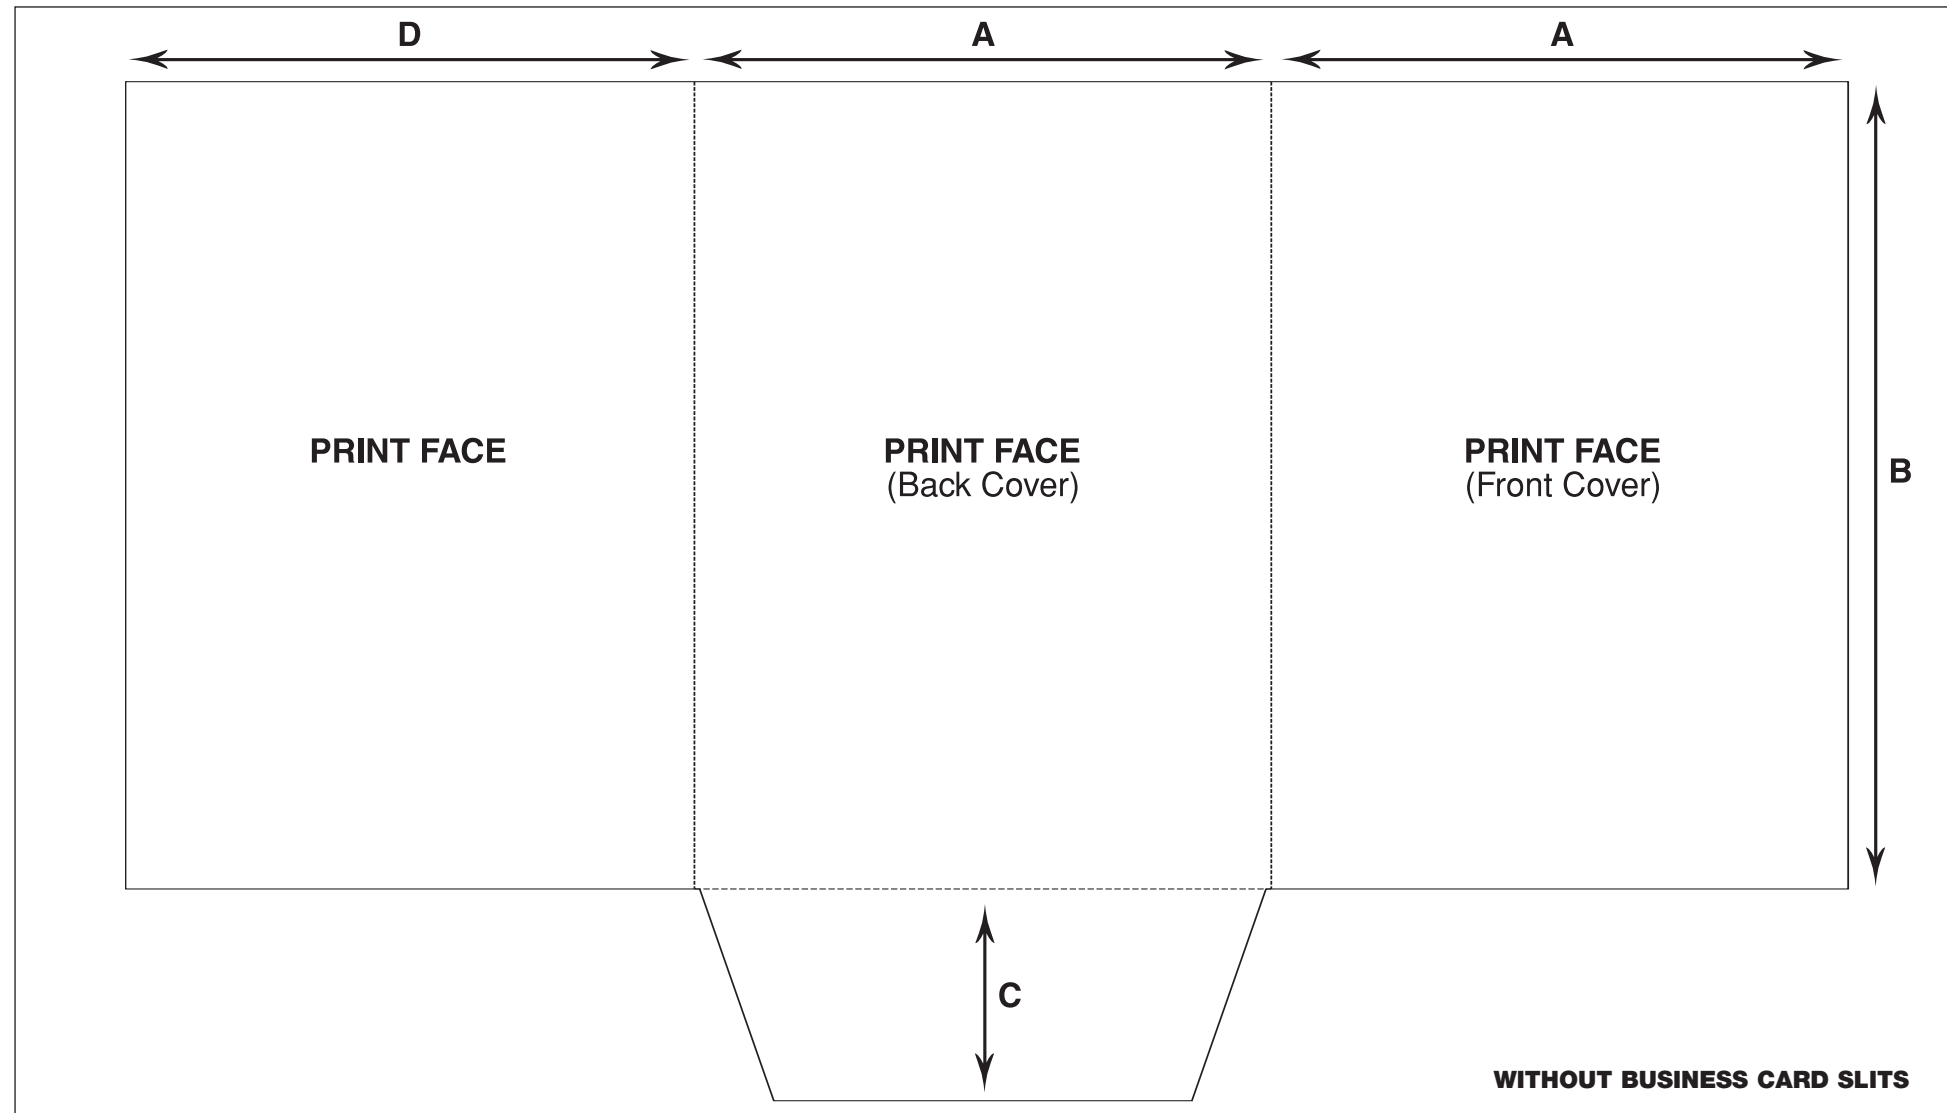

18

P I C T O N

thousands of impressions made daily!

**PLEASE QUOTE THIS REFERENCE WHEN
REQUESTING AN ESTIMATE**

REF No. 50A

(See Website www.pictonpress.com.au)

**PICTON PRESS PRESENTATION FOLDER 50A
3 PANEL RANGE - SINGLE SCORE**

OVERALL HEIGHT: 385mm   OVERALL WIDTH: 651mm
FINISHED HEIGHT: 305mm   FINISHED WIDTH: 218mm
Without Business Card Slits

A: 218mm   B: 305mm   C: 80mm   D: 215mm